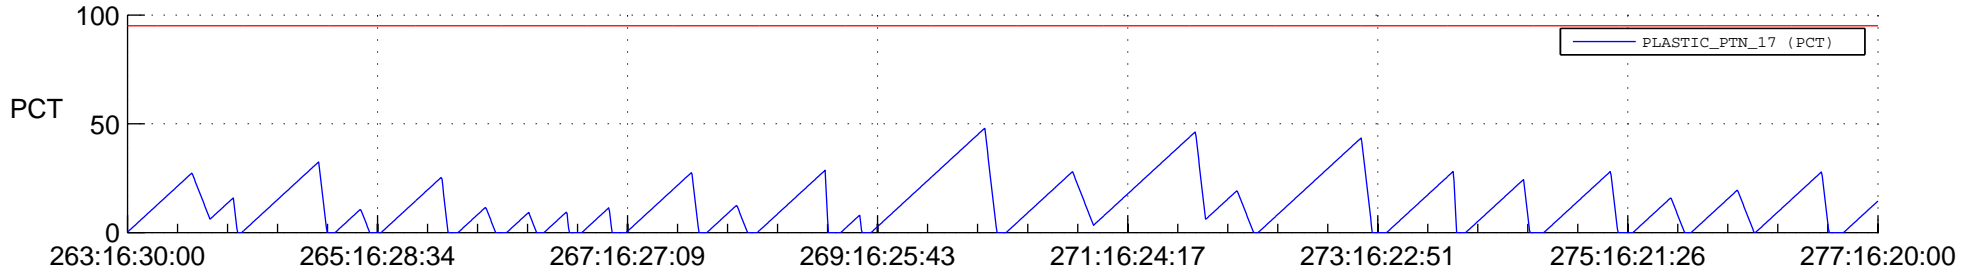

# STEREO AHEAD SSR PCT Full Prediction

## SWAVES\_Percent\_Full\_Prediction

## Spacecraft\_DownLink\_Rate

Ground Time (2012:263:16:30:00.000 -2012:277:16:20:00.000)