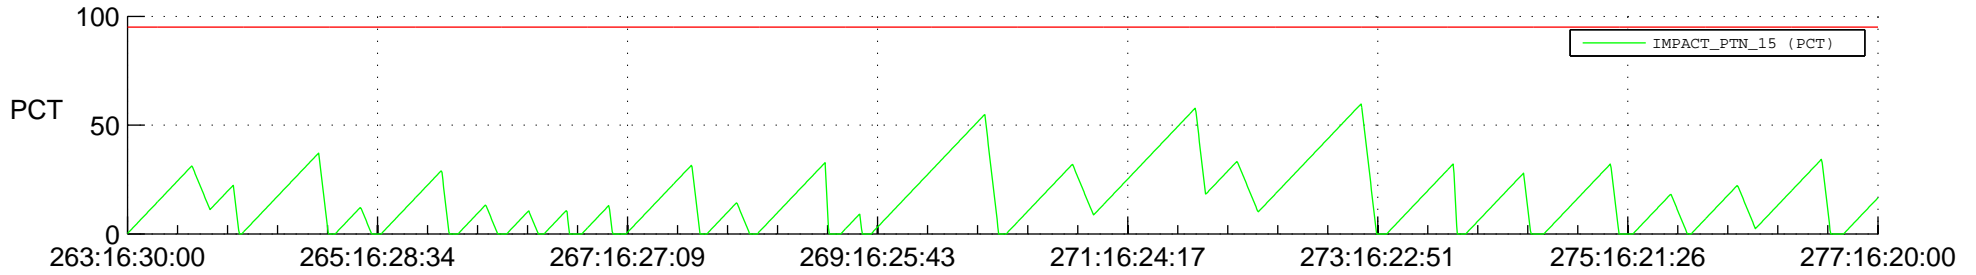

IMPACT_Percent_Full_Prediction