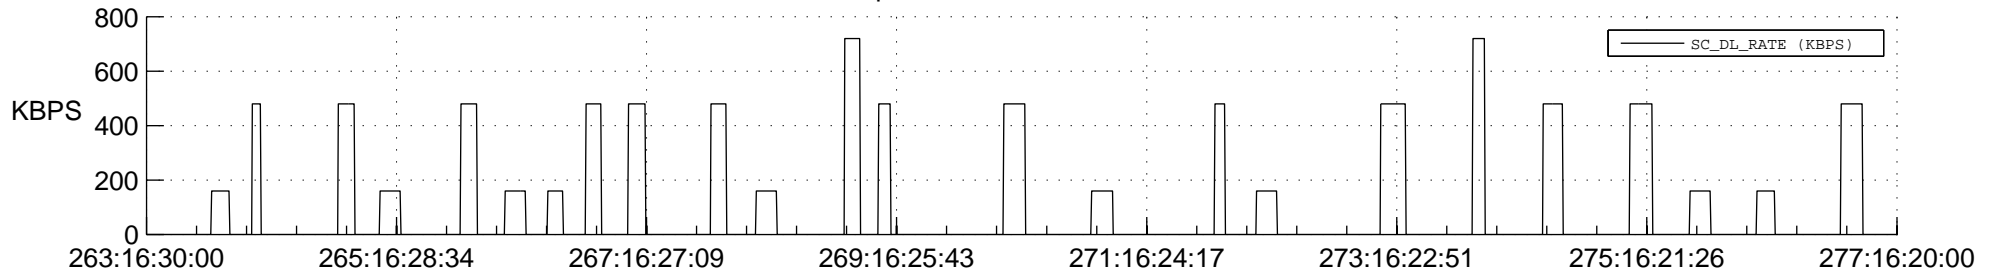

## Spacecraft\_DownLink\_Rate

Ground Time (2012:263:16:30:00.000 -2012:277:16:20:00.000)