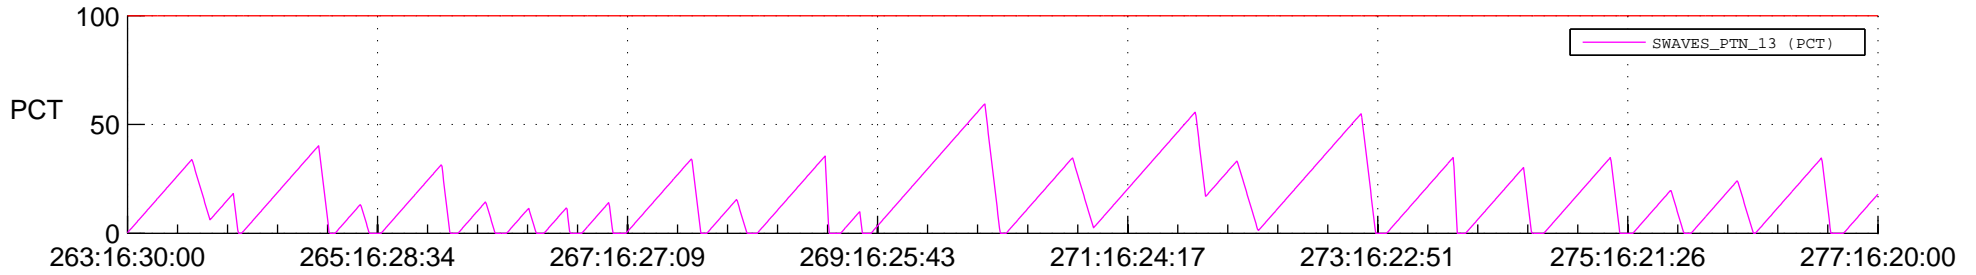

## SWAVES\_Percent\_Full\_Prediction

## Spacecraft\_DownLink\_Rate

Ground Time (2012:263:16:30:00.000 -2012:277:16:20:00.000)