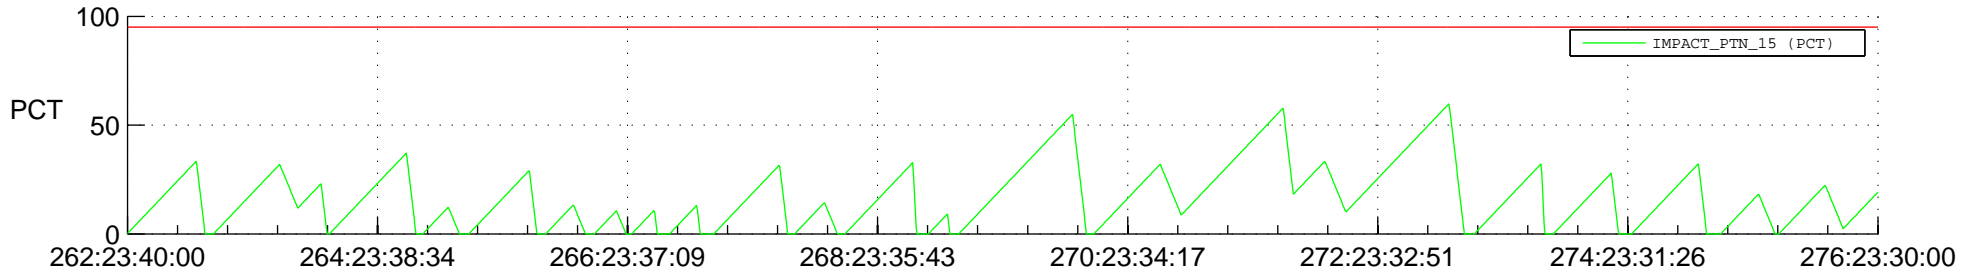

STEREO AHEAD SSR PCT Full Prediction

SWAVES_Percent_Full_Prediction

IMPACT_Percent_Full_Prediction

PLASTIC_Percent_Full_Prediction

Spacecraft_DownLink_Rate

Ground Time (2012:262:23:40:00.000 -2012:276:23:30:00.000)