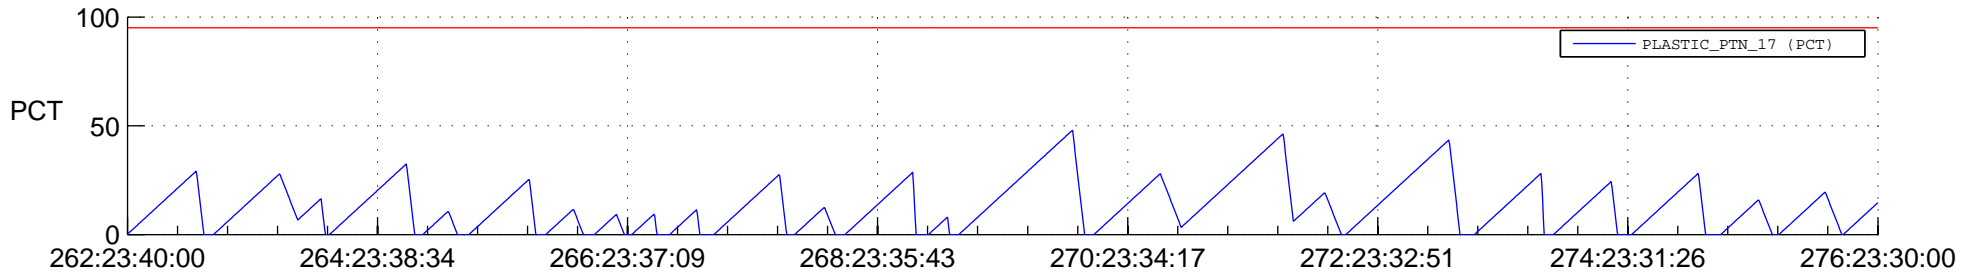

STEREO AHEAD SSR PCT Full Prediction

SWAVES_Percent_Full_Prediction

IMPACT_Percent_Full_Prediction

PLASTIC_Percent_Full_Prediction

Spacecraft_DownLink_Rate

Ground Time (2012:262:23:40:00.000 -2012:276:23:30:00.000)