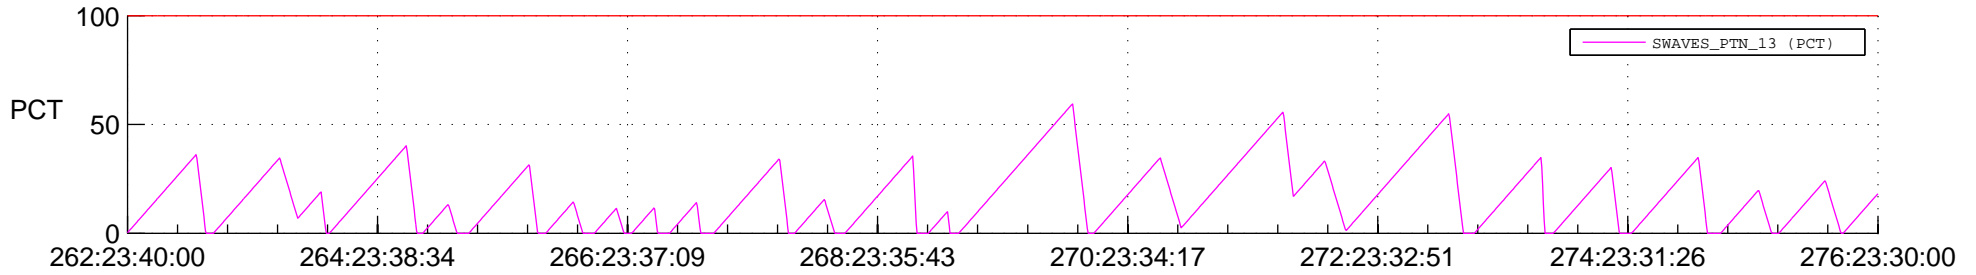

STEREO AHEAD SSR PCT Full Prediction

SWAVES_Percent_Full_Prediction

IMPACT_Percent_Full_Prediction

PLASTIC_Percent_Full_Prediction

Spacecraft_DownLink_Rate

Ground Time (2012:262:23:40:00.000 -2012:276:23:30:00.000)