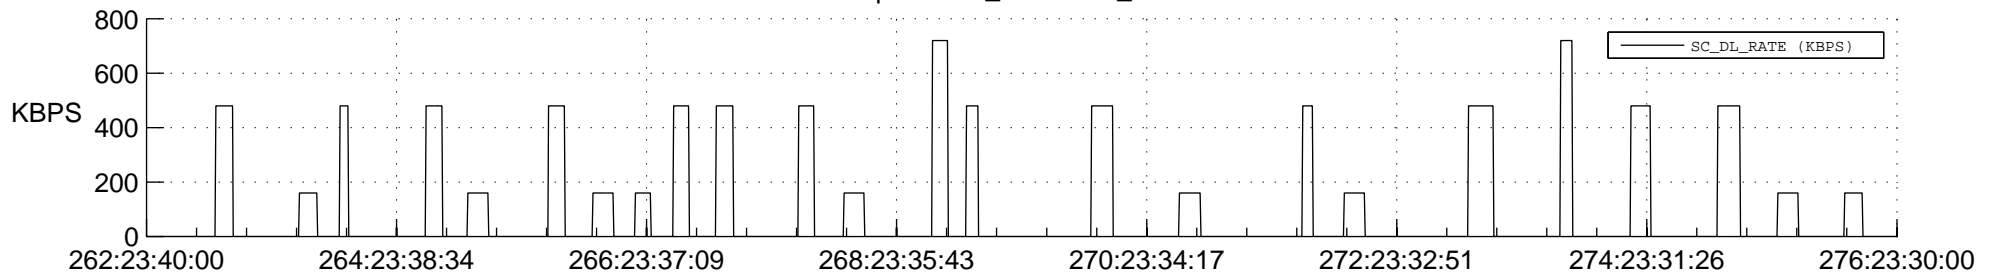

STEREO AHEAD SSR PCT Full Prediction

SWAVES_Percent_Full_Prediction

IMPACT_Percent_Full_Prediction

PLASTIC_Percent_Full_Prediction

Spacecraft_DownLink_Rate

Ground Time (2012:262:23:40:00.000 -2012:276:23:30:00.000)