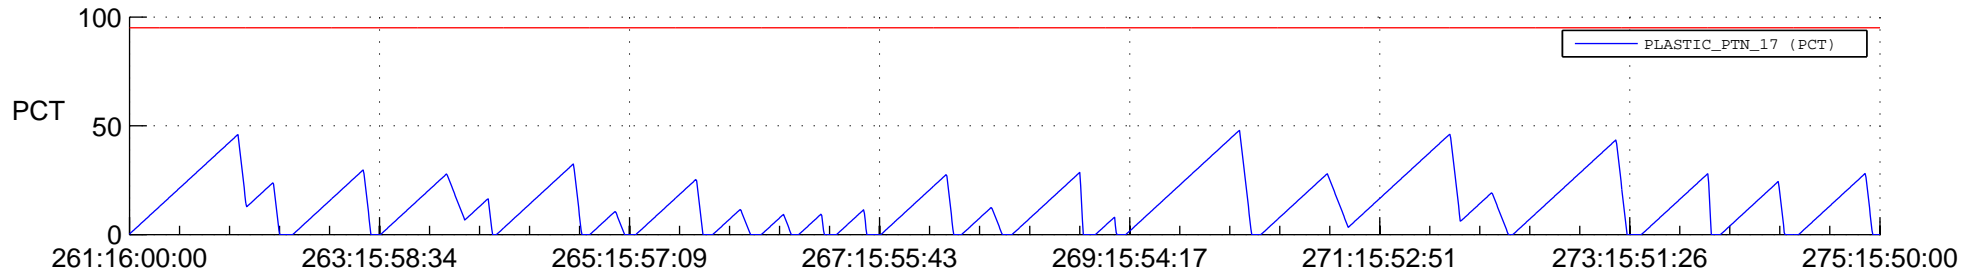

## SWAVES\_Percent\_Full\_Prediction

## Spacecraft\_DownLink\_Rate

Ground Time (2012:261:16:00:00.000 -2012:275:15:50:00.000)