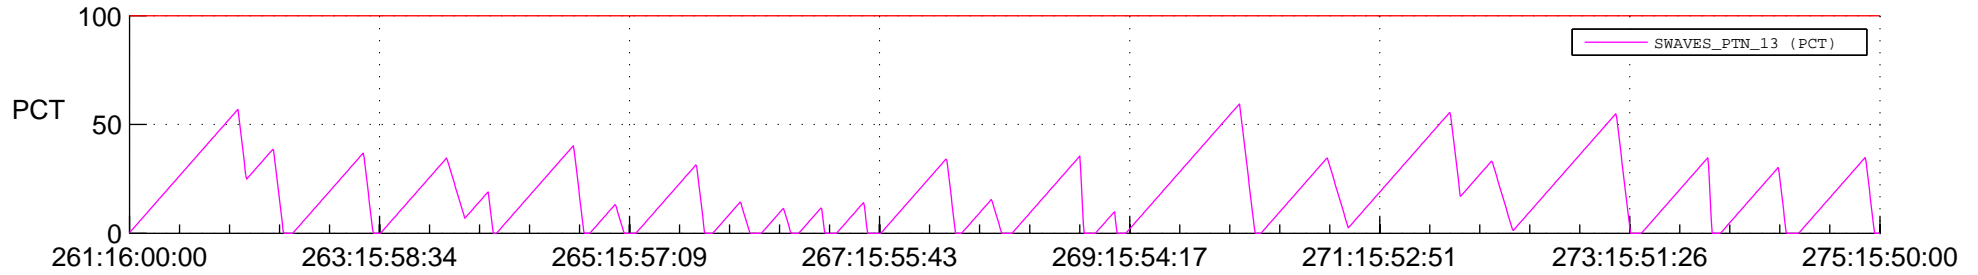

## SWAVES\_Percent\_Full\_Prediction

## Spacecraft\_DownLink\_Rate

Ground Time (2012:261:16:00:00.000 -2012:275:15:50:00.000)