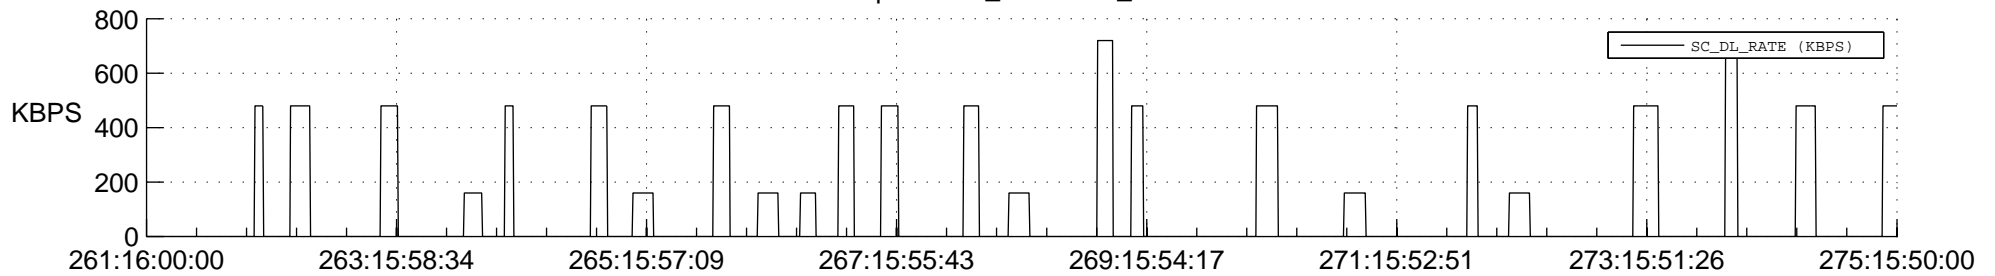

## Spacecraft\_DownLink\_Rate

Ground Time (2012:261:16:00:00.000 -2012:275:15:50:00.000)