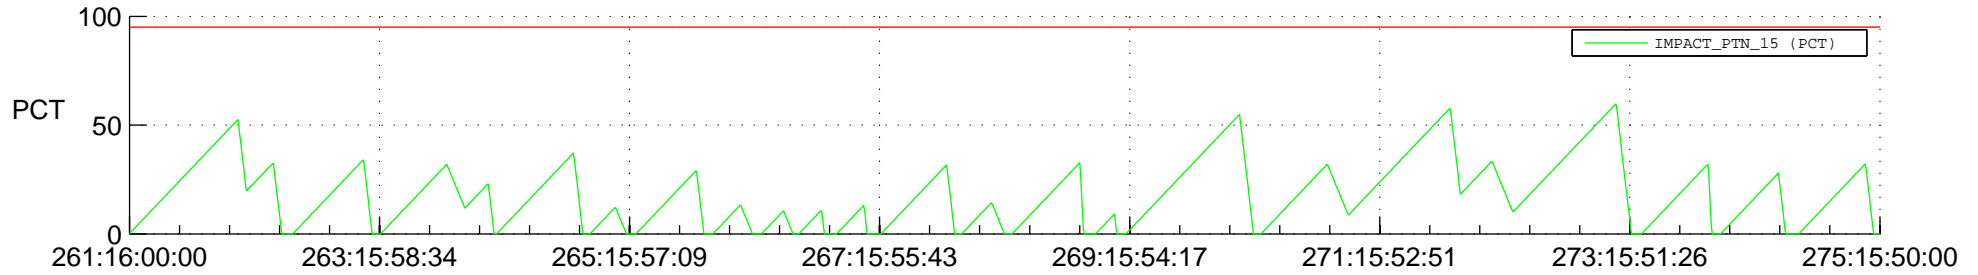

IMPACT_Percent_Full_Prediction