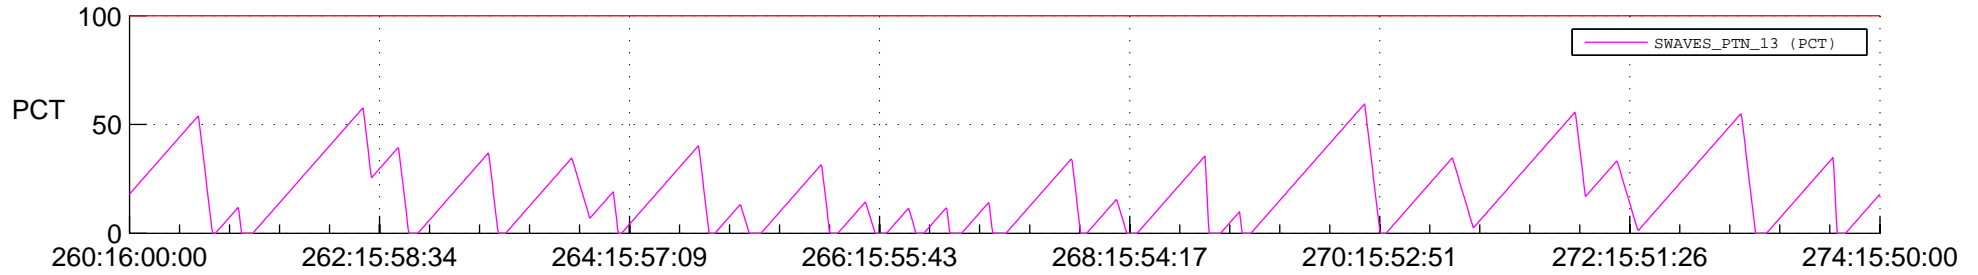

STEREO AHEAD SSR PCT Full Prediction

SWAVES_Percent_Full_Prediction

IMPACT_Percent_Full_Prediction

PLASTIC_Percent_Full_Prediction

Spacecraft_DownLink_Rate

Ground Time (2012:260:16:00:00.000 -2012:274:15:50:00.000)