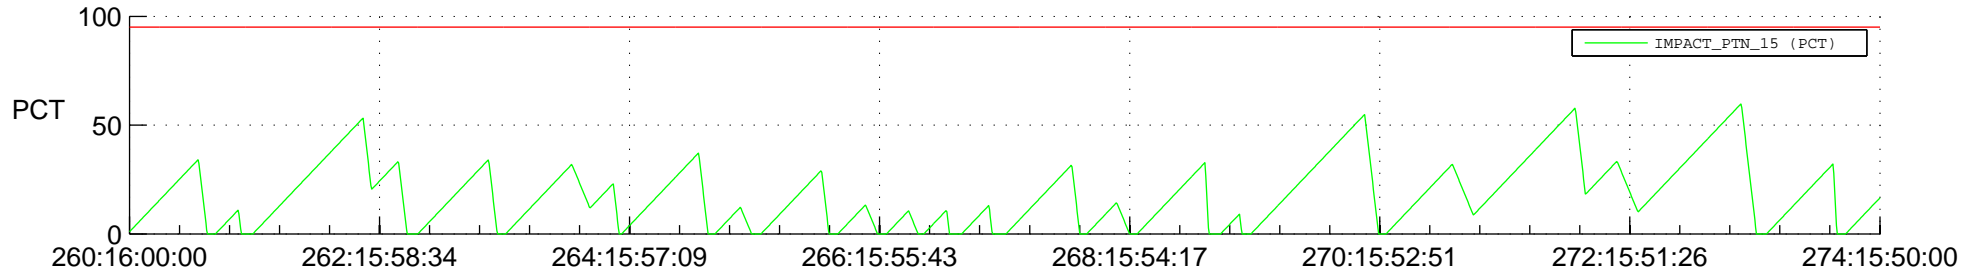

STEREO AHEAD SSR PCT Full Prediction

SWAVES_Percent_Full_Prediction

IMPACT_Percent_Full_Prediction

PLASTIC_Percent_Full_Prediction

Spacecraft_DownLink_Rate

Ground Time (2012:260:16:00:00.000 -2012:274:15:50:00.000)