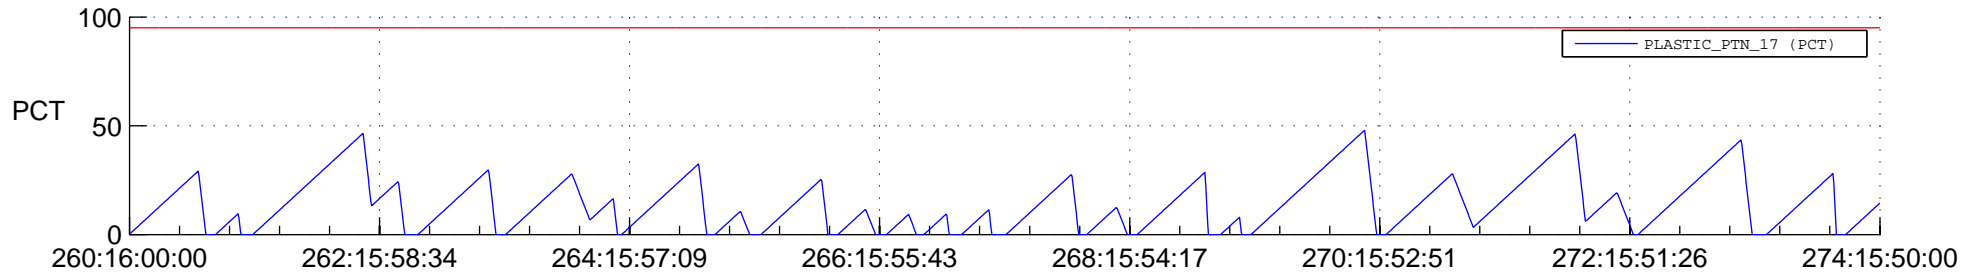

STEREO AHEAD SSR PCT Full Prediction

SWAVES_Percent_Full_Prediction

IMPACT_Percent_Full_Prediction

PLASTIC_Percent_Full_Prediction

Spacecraft_DownLink_Rate

Ground Time (2012:260:16:00:00.000 -2012:274:15:50:00.000)