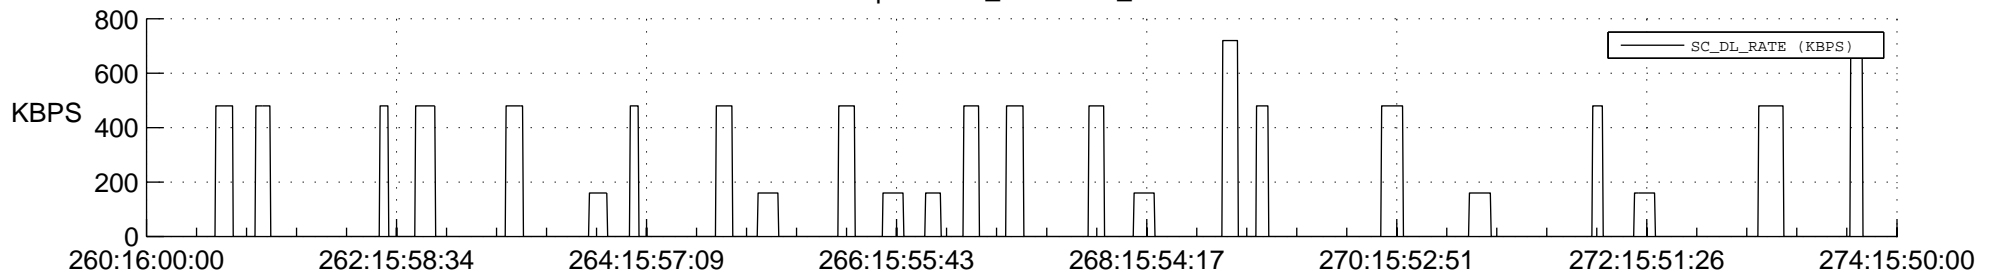

STEREO AHEAD SSR PCT Full Prediction

SWAVES_Percent_Full_Prediction

IMPACT_Percent_Full_Prediction

PLASTIC_Percent_Full_Prediction

Spacecraft_DownLink_Rate

Ground Time (2012:260:16:00:00.000 -2012:274:15:50:00.000)