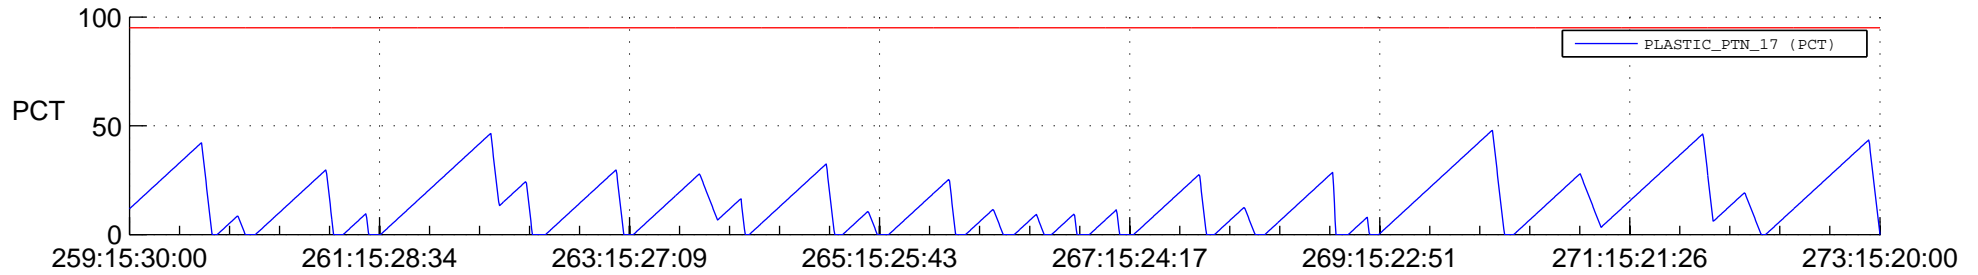

STEREO AHEAD SSR PCT Full Prediction

SWAVES_Percent_Full_Prediction

IMPACT_Percent_Full_Prediction

PLASTIC_Percent_Full_Prediction

Spacecraft_DownLink_Rate

Ground Time (2012:259:15:30:00.000 -2012:273:15:20:00.000)