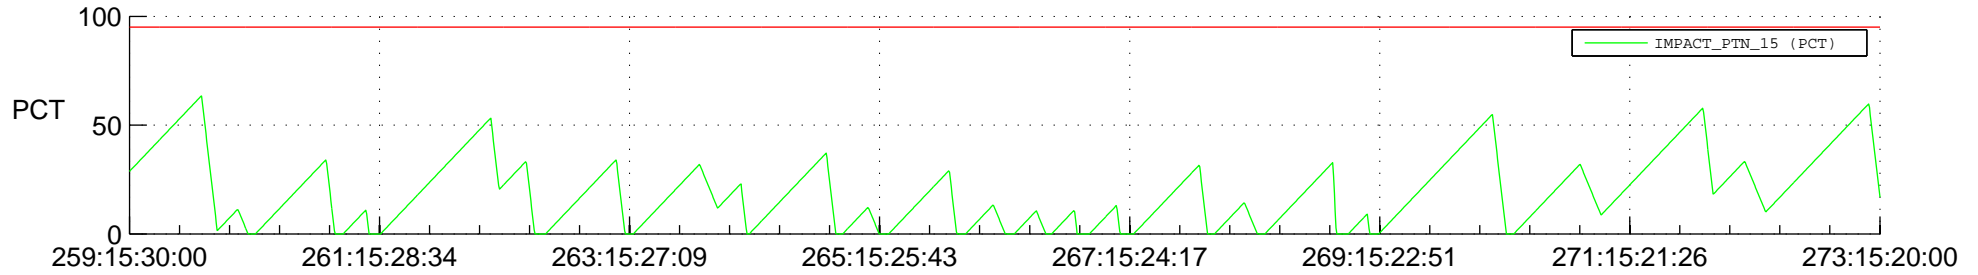

STEREO AHEAD SSR PCT Full Prediction

SWAVES_Percent_Full_Prediction

IMPACT_Percent_Full_Prediction

PLASTIC_Percent_Full_Prediction

Spacecraft_DownLink_Rate

Ground Time (2012:259:15:30:00.000 -2012:273:15:20:00.000)