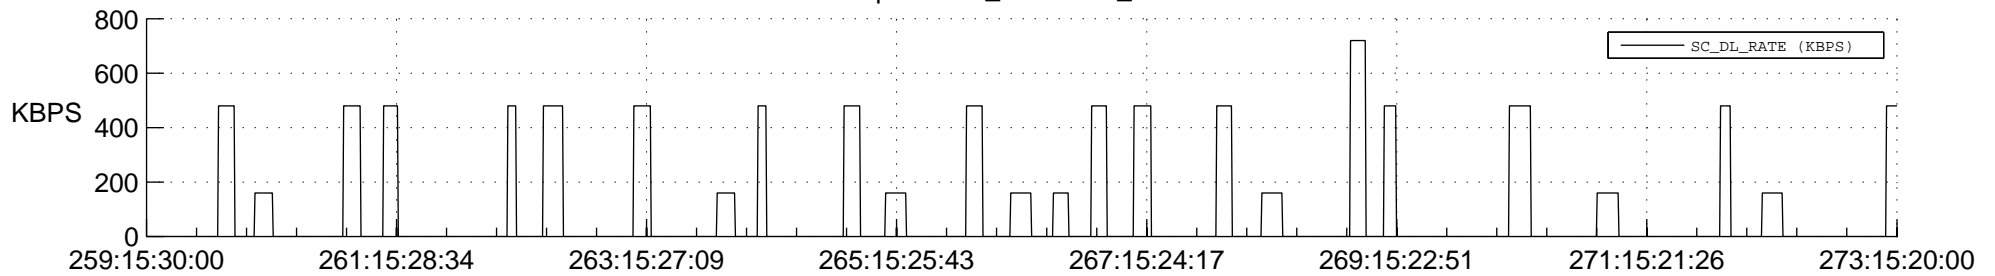

STEREO AHEAD SSR PCT Full Prediction

SWAVES_Percent_Full_Prediction

IMPACT_Percent_Full_Prediction

PLASTIC_Percent_Full_Prediction

Spacecraft_DownLink_Rate

Ground Time (2012:259:15:30:00.000 -2012:273:15:20:00.000)