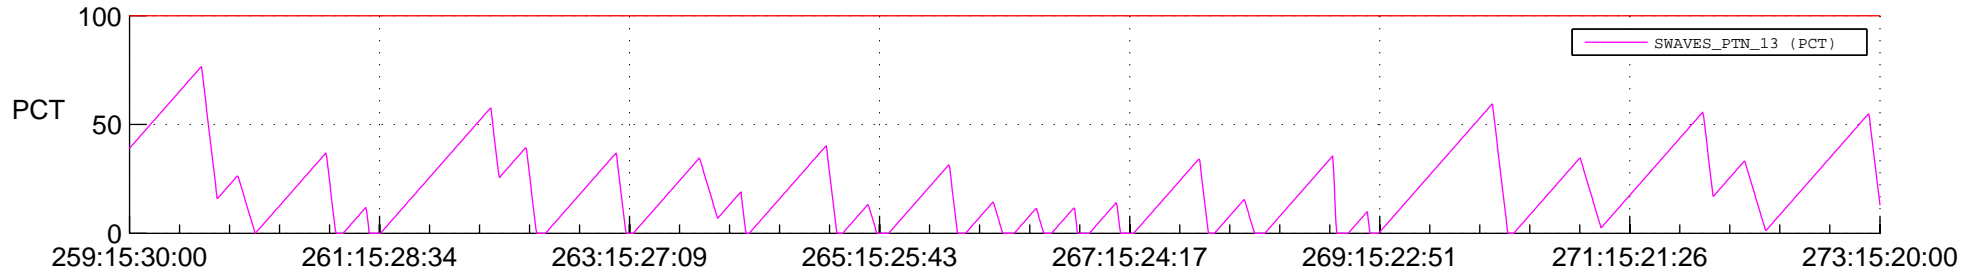

STEREO AHEAD SSR PCT Full Prediction

SWAVES_Percent_Full_Prediction

IMPACT_Percent_Full_Prediction

PLASTIC_Percent_Full_Prediction

Spacecraft_DownLink_Rate

Ground Time (2012:259:15:30:00.000 -2012:273:15:20:00.000)