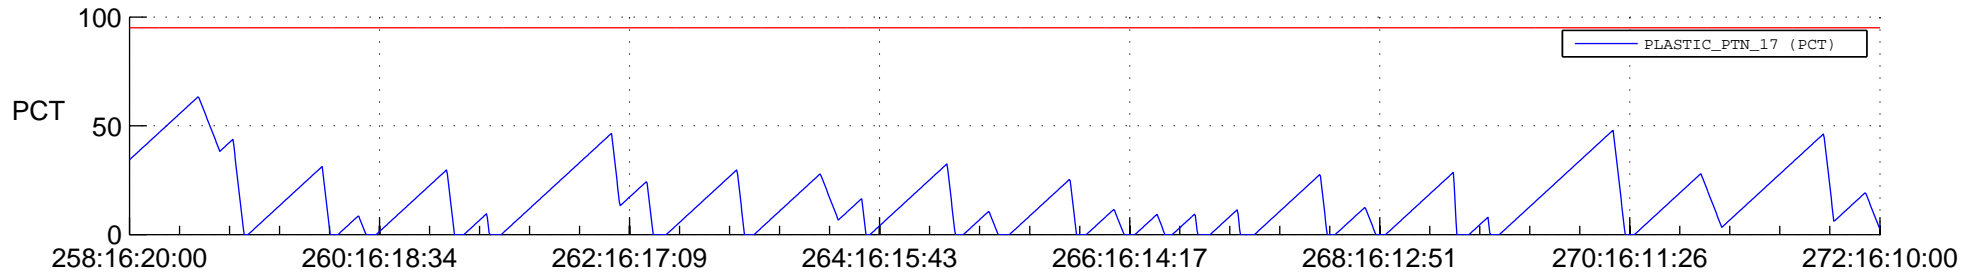

STEREO AHEAD SSR PCT Full Prediction

SWAVES_Percent_Full_Prediction

IMPACT_Percent_Full_Prediction

PLASTIC_Percent_Full_Prediction

Spacecraft_DownLink_Rate

Ground Time (2012:258:16:20:00.000 -2012:272:16:10:00.000)