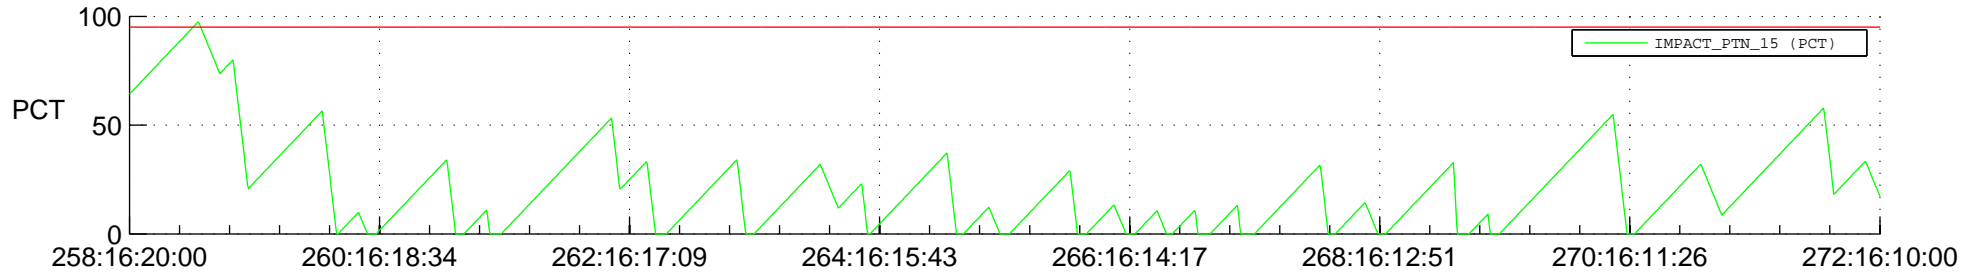

STEREO AHEAD SSR PCT Full Prediction

SWAVES_Percent_Full_Prediction

IMPACT_Percent_Full_Prediction

PLASTIC_Percent_Full_Prediction

Spacecraft_DownLink_Rate

Ground Time (2012:258:16:20:00.000 -2012:272:16:10:00.000)