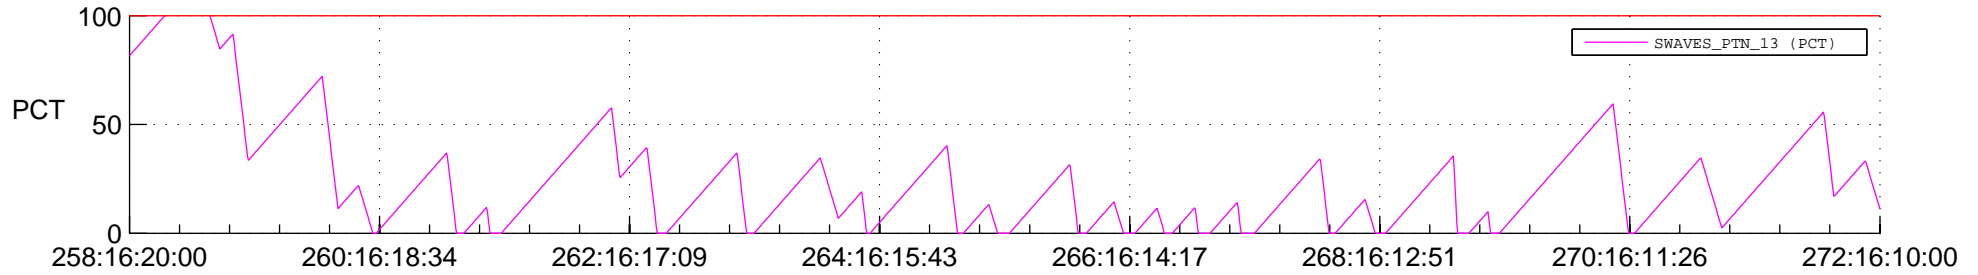

STEREO AHEAD SSR PCT Full Prediction

SWAVES_Percent_Full_Prediction

IMPACT_Percent_Full_Prediction

PLASTIC_Percent_Full_Prediction

Spacecraft_DownLink_Rate

Ground Time (2012:258:16:20:00.000 -2012:272:16:10:00.000)