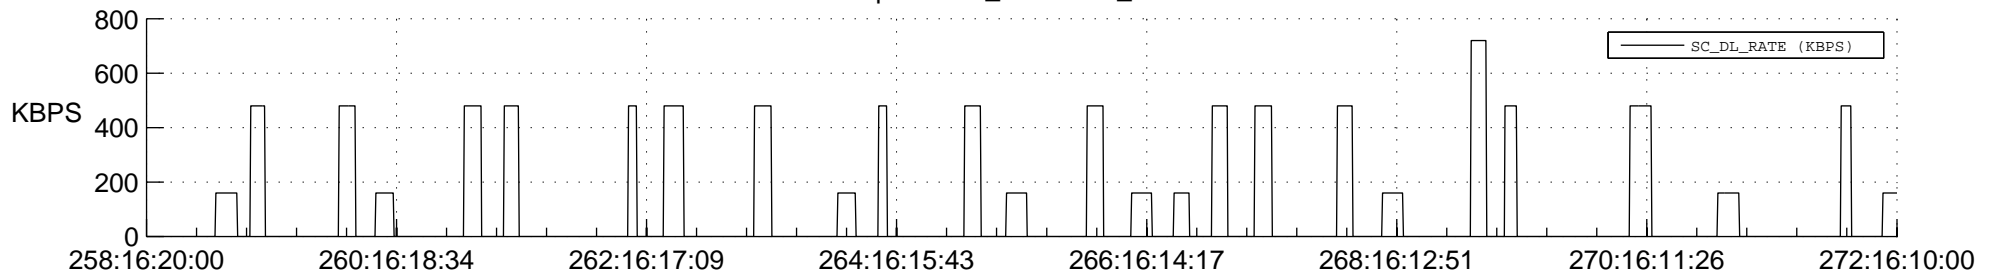

STEREO AHEAD SSR PCT Full Prediction

SWAVES_Percent_Full_Prediction

IMPACT_Percent_Full_Prediction

PLASTIC_Percent_Full_Prediction

Spacecraft_DownLink_Rate

Ground Time (2012:258:16:20:00.000 -2012:272:16:10:00.000)