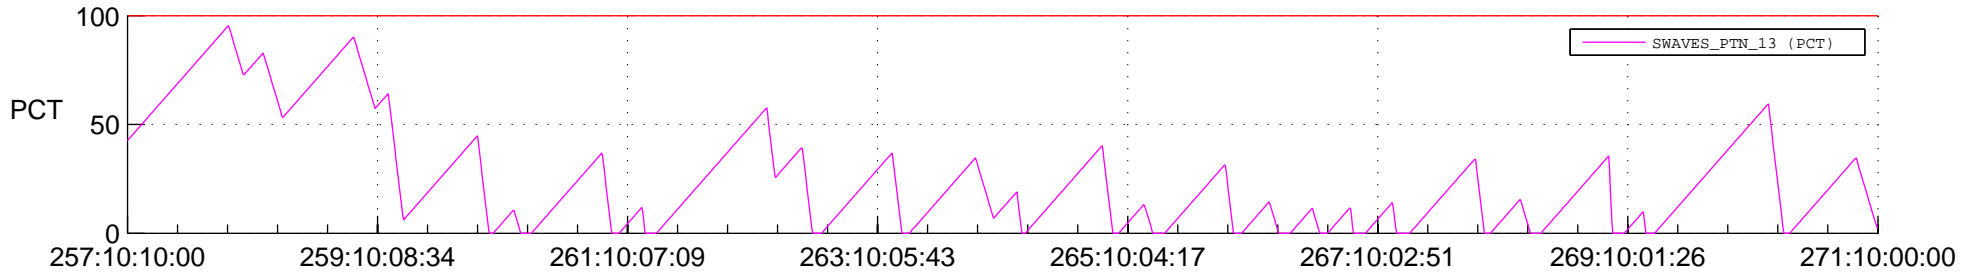

STEREO AHEAD SSR PCT Full Prediction

SWAVES_Percent_Full_Prediction

IMPACT_Percent_Full_Prediction

PLASTIC_Percent_Full_Prediction

Spacecraft_DownLink_Rate

Ground Time (2012:257:10:10:00.000 -2012:271:10:00:00.000)