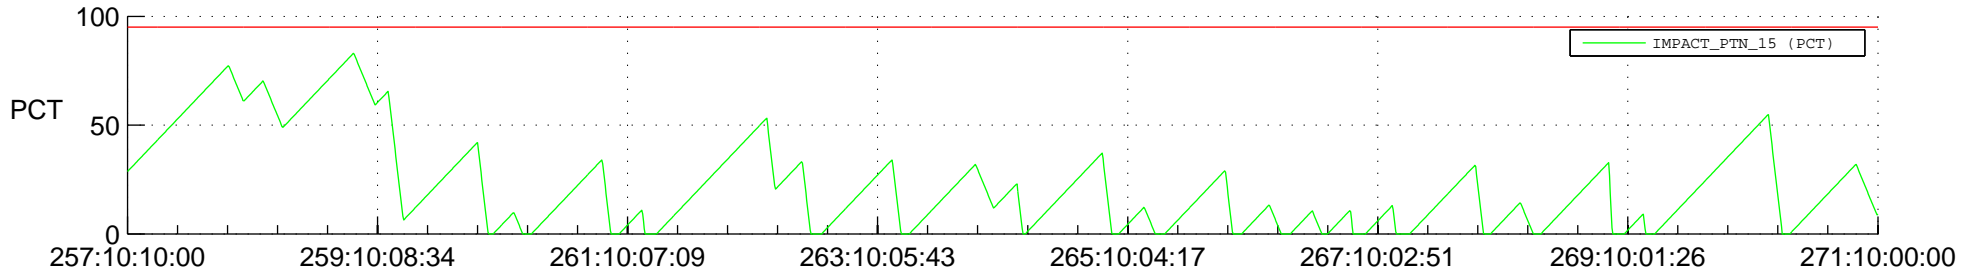

STEREO AHEAD SSR PCT Full Prediction

SWAVES_Percent_Full_Prediction

IMPACT_Percent_Full_Prediction

PLASTIC_Percent_Full_Prediction

Spacecraft_DownLink_Rate

Ground Time (2012:257:10:10:00.000 -2012:271:10:00:00.000)