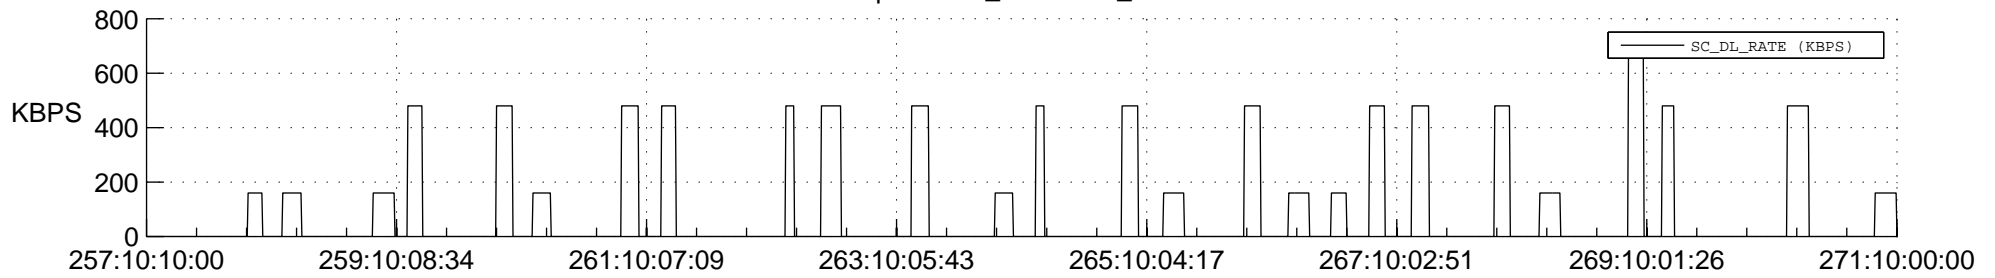

STEREO AHEAD SSR PCT Full Prediction

SWAVES_Percent_Full_Prediction

IMPACT_Percent_Full_Prediction

PLASTIC_Percent_Full_Prediction

Spacecraft_DownLink_Rate

Ground Time (2012:257:10:10:00.000 -2012:271:10:00:00.000)