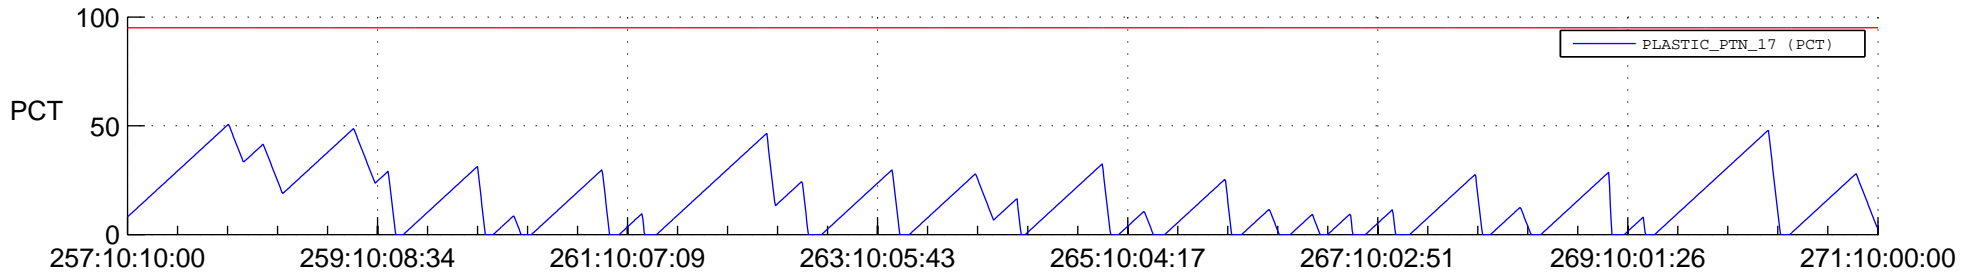

STEREO AHEAD SSR PCT Full Prediction

SWAVES_Percent_Full_Prediction

IMPACT_Percent_Full_Prediction

PLASTIC_Percent_Full_Prediction

Spacecraft_DownLink_Rate

Ground Time (2012:257:10:10:00.000 -2012:271:10:00:00.000)