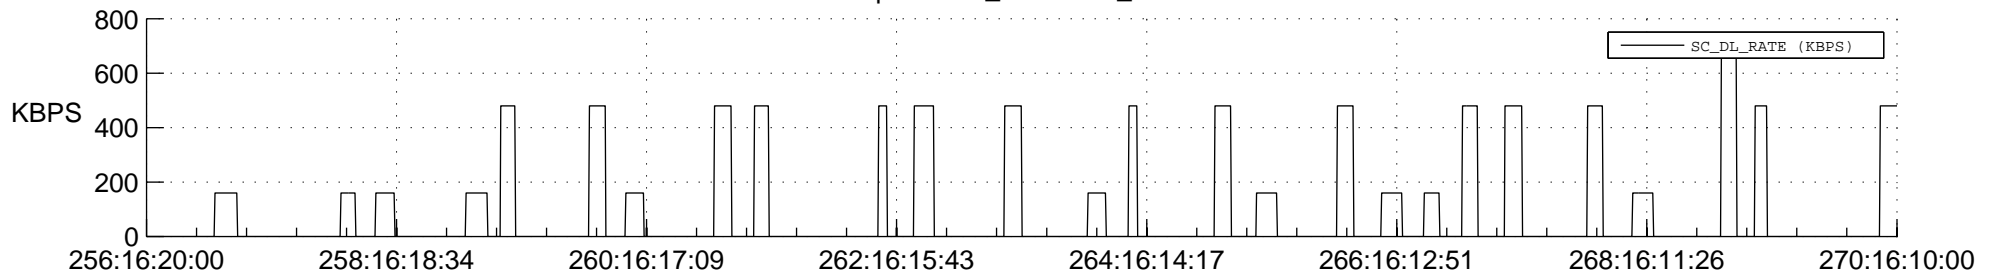

STEREO AHEAD SSR PCT Full Prediction

SWAVES_Percent_Full_Prediction

IMPACT_Percent_Full_Prediction

PLASTIC_Percent_Full_Prediction

Spacecraft_DownLink_Rate

Ground Time (2012:256:16:20:00.000 -2012:270:16:10:00.000)