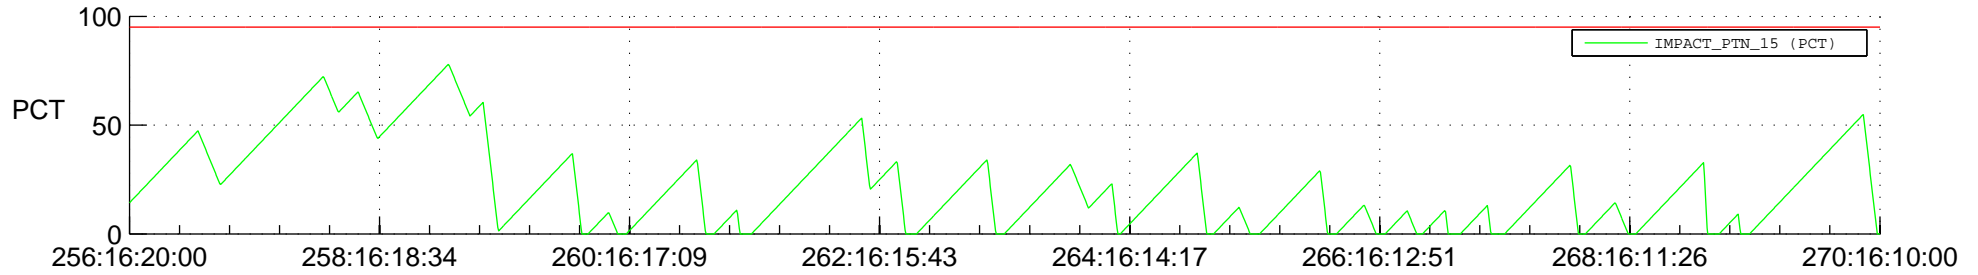

STEREO AHEAD SSR PCT Full Prediction

SWAVES_Percent_Full_Prediction

IMPACT_Percent_Full_Prediction

PLASTIC_Percent_Full_Prediction

Spacecraft_DownLink_Rate

Ground Time (2012:256:16:20:00.000 -2012:270:16:10:00.000)