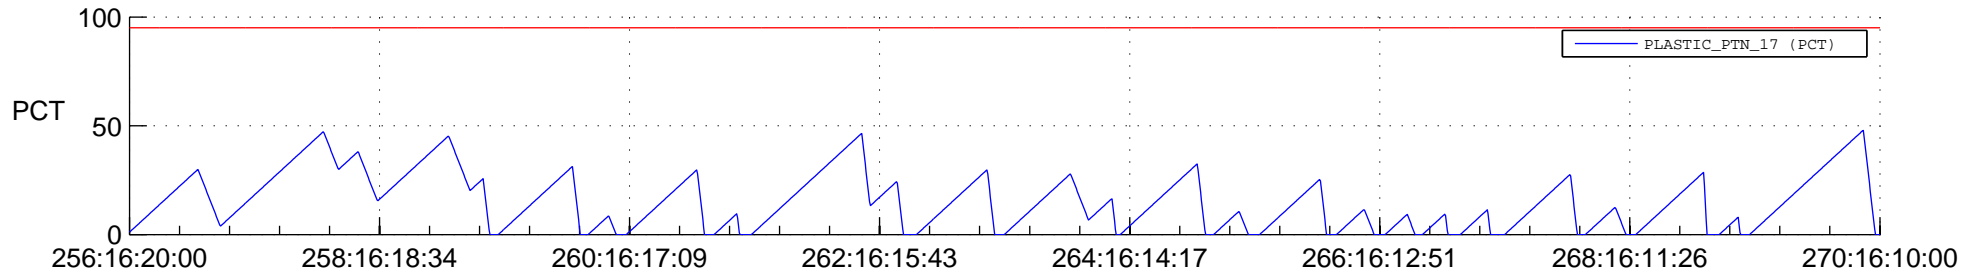

STEREO AHEAD SSR PCT Full Prediction

SWAVES_Percent_Full_Prediction

IMPACT_Percent_Full_Prediction

PLASTIC_Percent_Full_Prediction

Spacecraft_DownLink_Rate

Ground Time (2012:256:16:20:00.000 -2012:270:16:10:00.000)