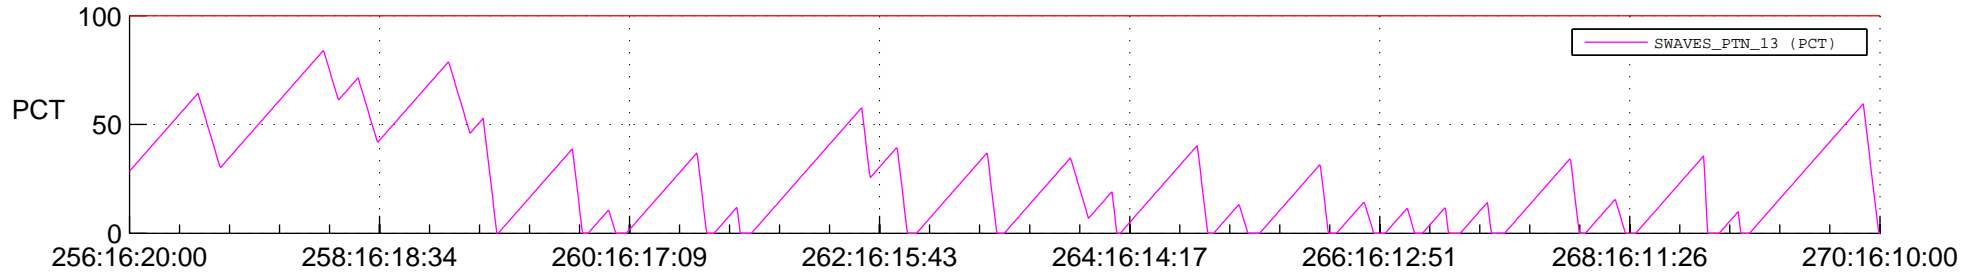

STEREO AHEAD SSR PCT Full Prediction

SWAVES_Percent_Full_Prediction

IMPACT_Percent_Full_Prediction

PLASTIC_Percent_Full_Prediction

Spacecraft_DownLink_Rate

Ground Time (2012:256:16:20:00.000 -2012:270:16:10:00.000)