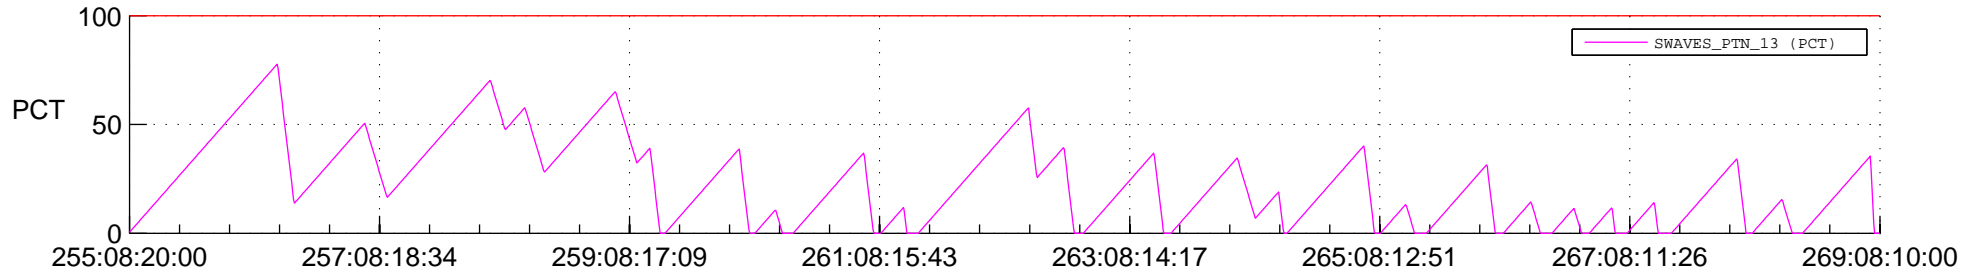

STEREO AHEAD SSR PCT Full Prediction

SWAVES_Percent_Full_Prediction

IMPACT_Percent_Full_Prediction

PLASTIC_Percent_Full_Prediction

Spacecraft_DownLink_Rate

Ground Time (2012:255:08:20:00.000 -2012:269:08:10:00.000)