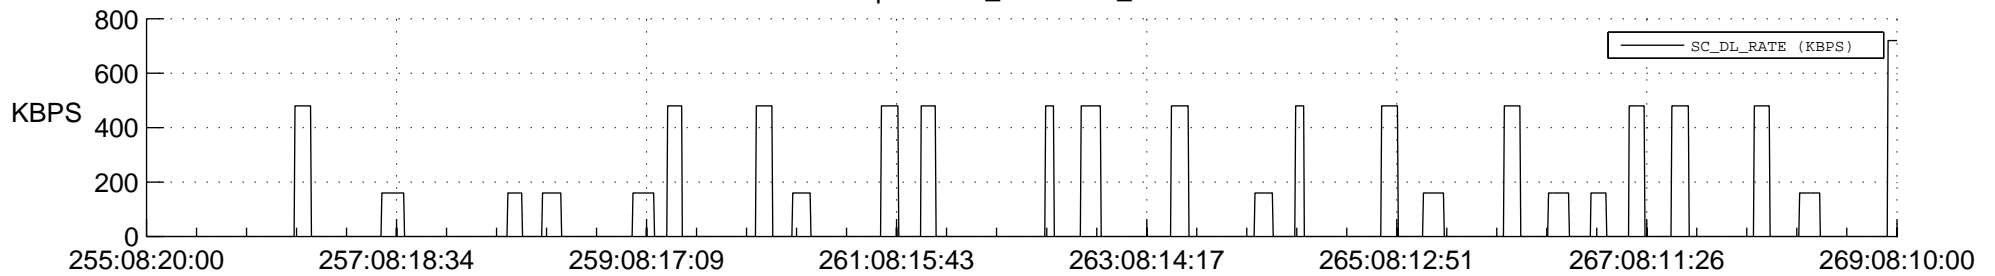

STEREO AHEAD SSR PCT Full Prediction

SWAVES_Percent_Full_Prediction

IMPACT_Percent_Full_Prediction

PLASTIC_Percent_Full_Prediction

Spacecraft_DownLink_Rate

Ground Time (2012:255:08:20:00.000 -2012:269:08:10:00.000)