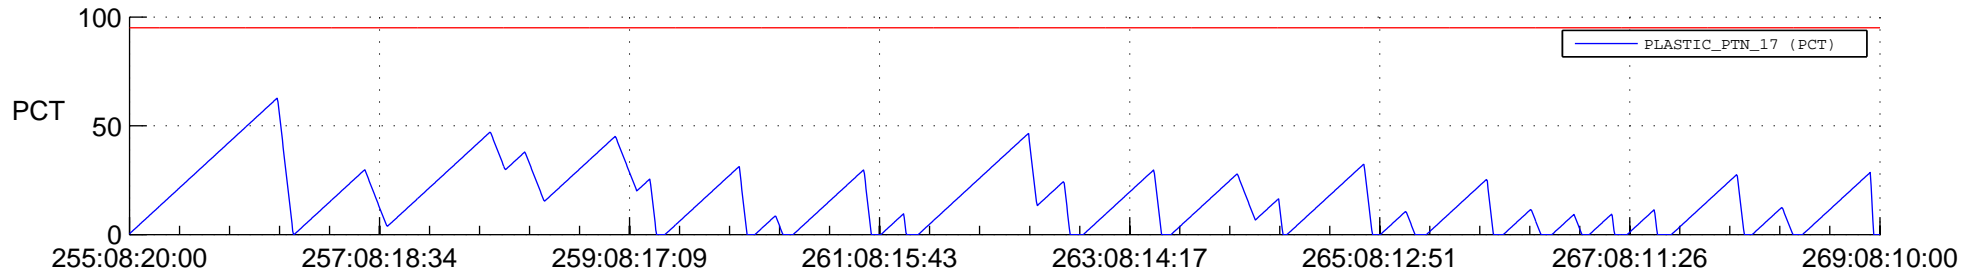

STEREO AHEAD SSR PCT Full Prediction

SWAVES_Percent_Full_Prediction

IMPACT_Percent_Full_Prediction

PLASTIC_Percent_Full_Prediction

Spacecraft_DownLink_Rate

Ground Time (2012:255:08:20:00.000 -2012:269:08:10:00.000)