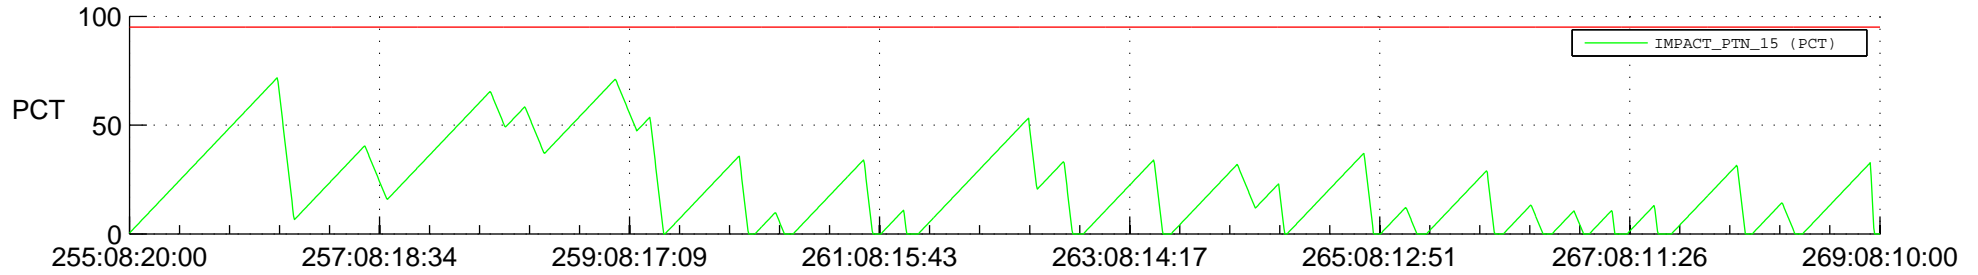

STEREO AHEAD SSR PCT Full Prediction

SWAVES_Percent_Full_Prediction

IMPACT_Percent_Full_Prediction

PLASTIC_Percent_Full_Prediction

Spacecraft_DownLink_Rate

Ground Time (2012:255:08:20:00.000 -2012:269:08:10:00.000)