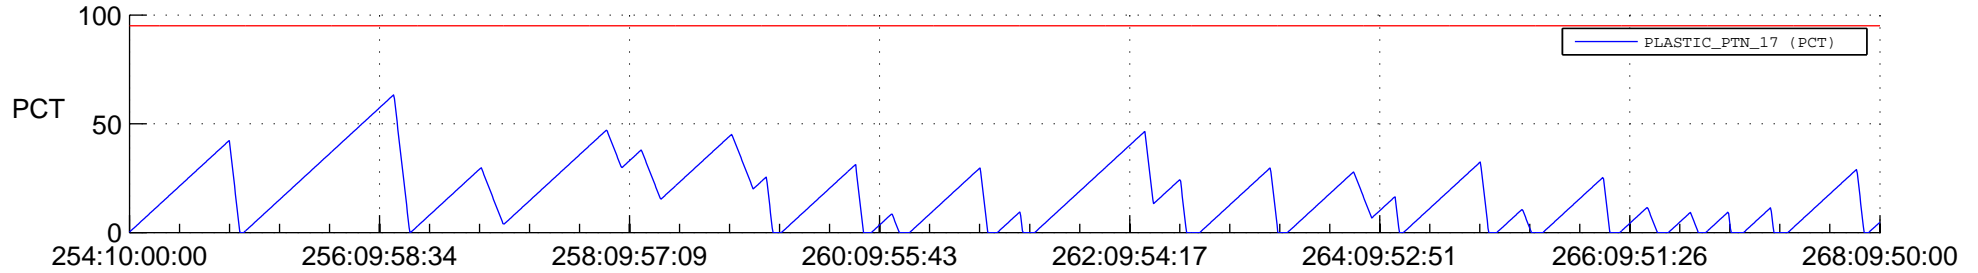

# STEREO AHEAD SSR PCT Full Prediction

## SWAVES\_Percent\_Full\_Prediction

## Spacecraft\_DownLink\_Rate

Ground Time (2012:254:10:00:00.000 -2012:268:09:50:00.000)