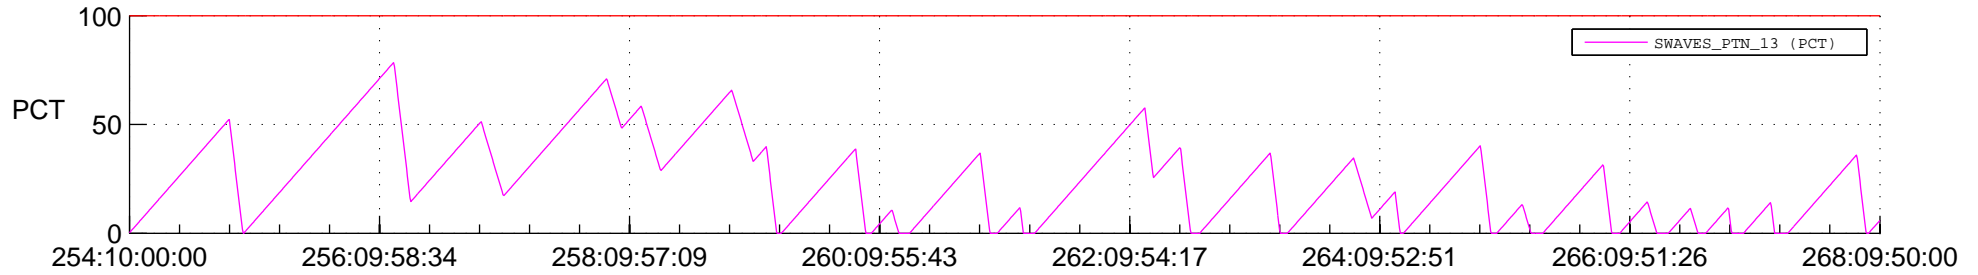

## SWAVES\_Percent\_Full\_Prediction

## Spacecraft\_DownLink\_Rate

Ground Time (2012:254:10:00:00.000 -2012:268:09:50:00.000)