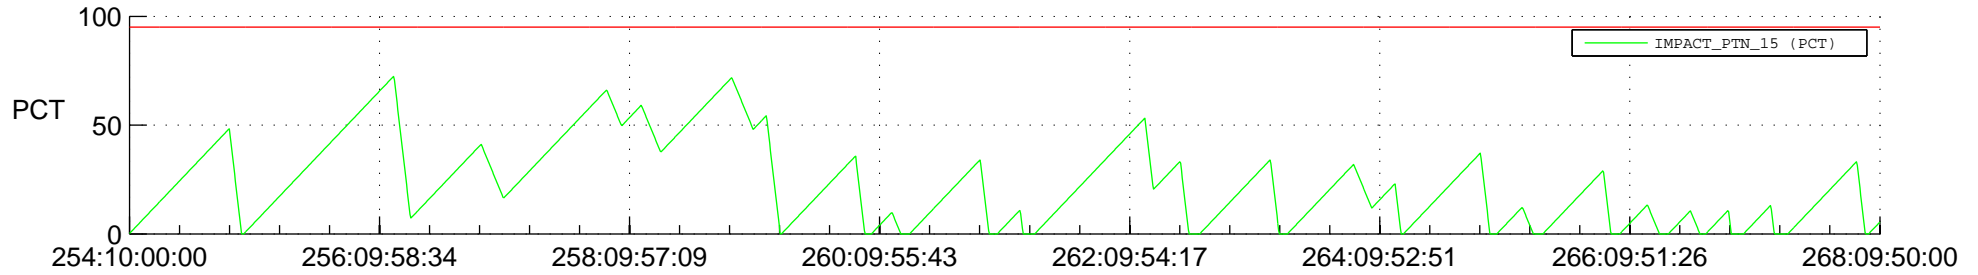

IMPACT_Percent_Full_Prediction