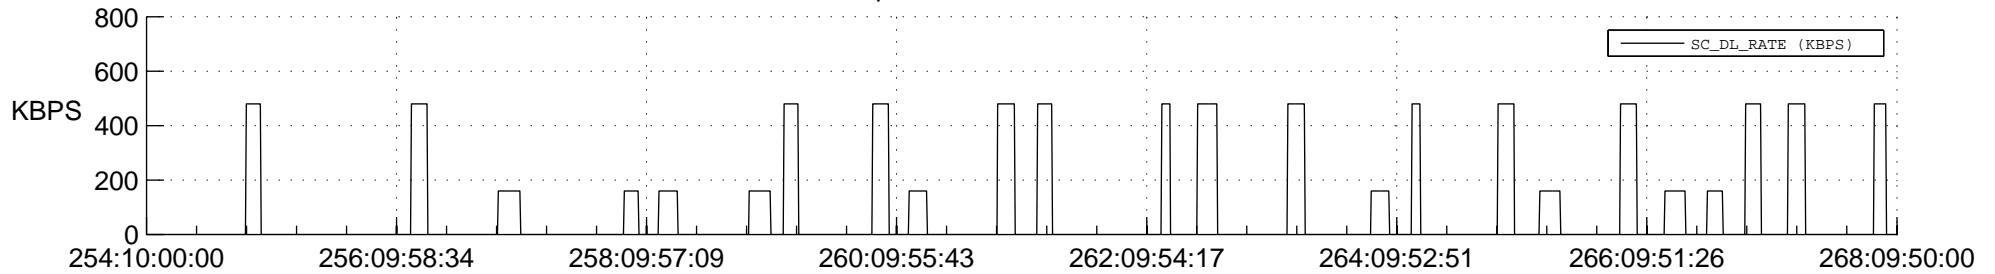

## Spacecraft\_DownLink\_Rate

Ground Time (2012:254:10:00:00.000 -2012:268:09:50:00.000)