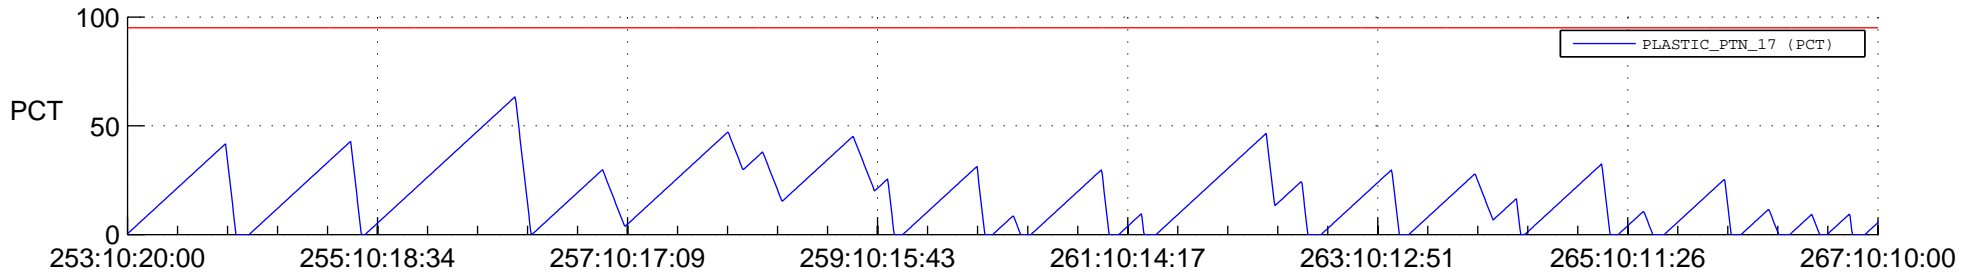

STEREO AHEAD SSR PCT Full Prediction

SWAVES_Percent_Full_Prediction

IMPACT_Percent_Full_Prediction

PLASTIC_Percent_Full_Prediction

Spacecraft_DownLink_Rate

Ground Time (2012:253:10:20:00.000 -2012:267:10:10:00.000)