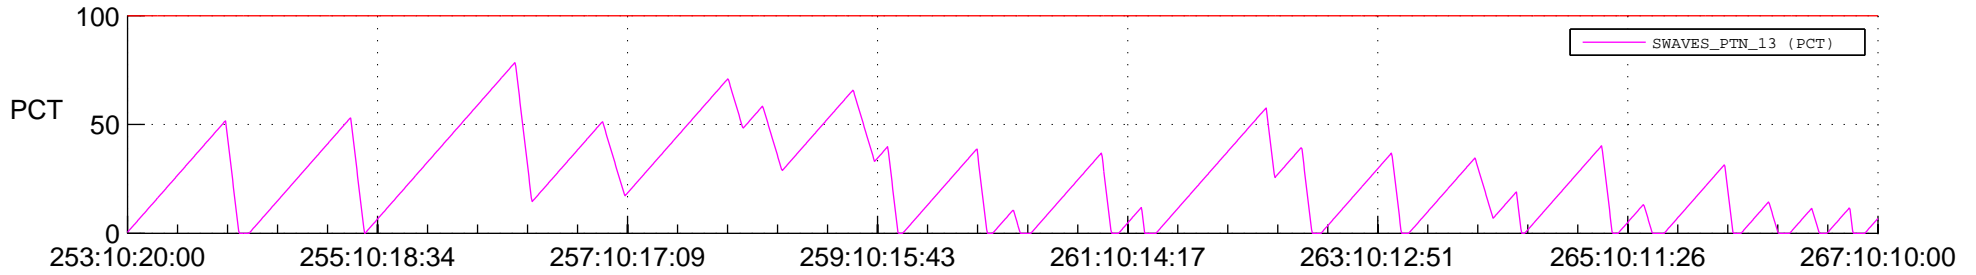

STEREO AHEAD SSR PCT Full Prediction

SWAVES_Percent_Full_Prediction

IMPACT_Percent_Full_Prediction

PLASTIC_Percent_Full_Prediction

Spacecraft_DownLink_Rate

Ground Time (2012:253:10:20:00.000 -2012:267:10:10:00.000)