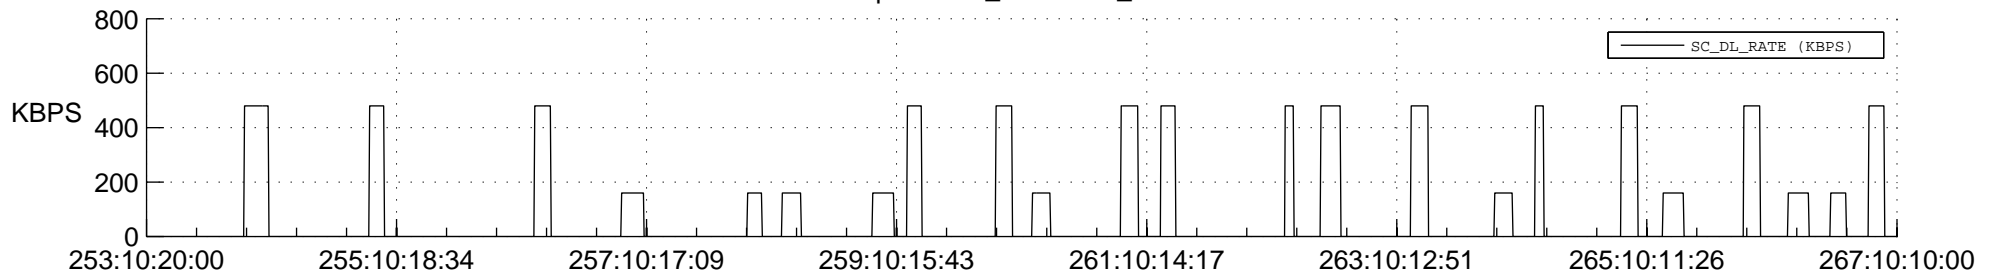

STEREO AHEAD SSR PCT Full Prediction

SWAVES_Percent_Full_Prediction

IMPACT_Percent_Full_Prediction

PLASTIC_Percent_Full_Prediction

Spacecraft_DownLink_Rate

Ground Time (2012:253:10:20:00.000 -2012:267:10:10:00.000)