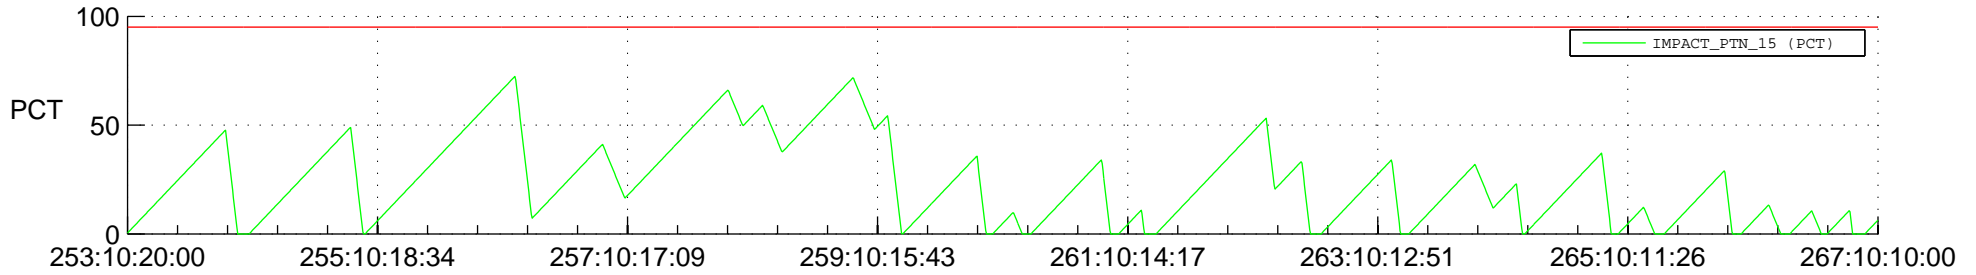

STEREO AHEAD SSR PCT Full Prediction

SWAVES_Percent_Full_Prediction

IMPACT_Percent_Full_Prediction

PLASTIC_Percent_Full_Prediction

Spacecraft_DownLink_Rate

Ground Time (2012:253:10:20:00.000 -2012:267:10:10:00.000)