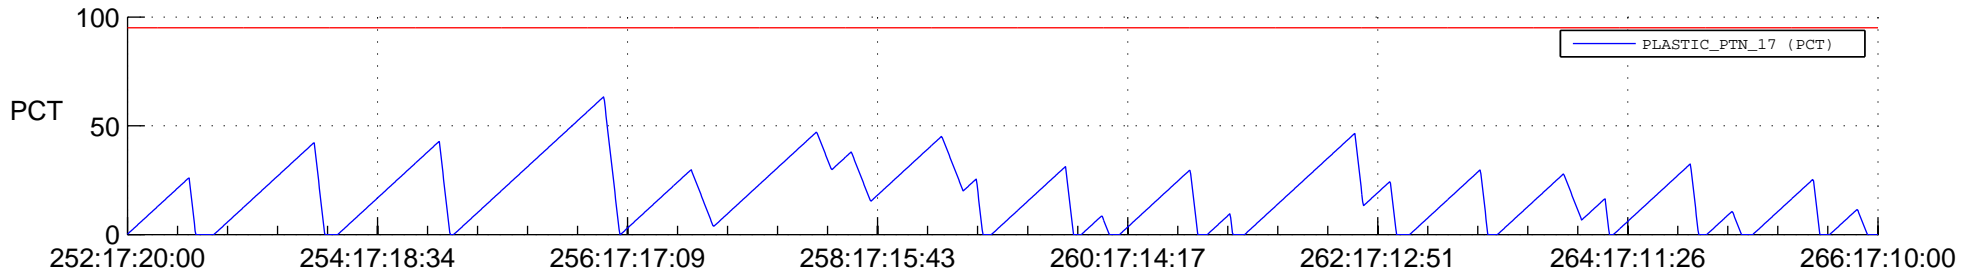

STEREO AHEAD SSR PCT Full Prediction

SWAVES_Percent_Full_Prediction

IMPACT_Percent_Full_Prediction

PLASTIC_Percent_Full_Prediction

Spacecraft_DownLink_Rate

Ground Time (2012:252:17:20:00.000 -2012:266:17:10:00.000)