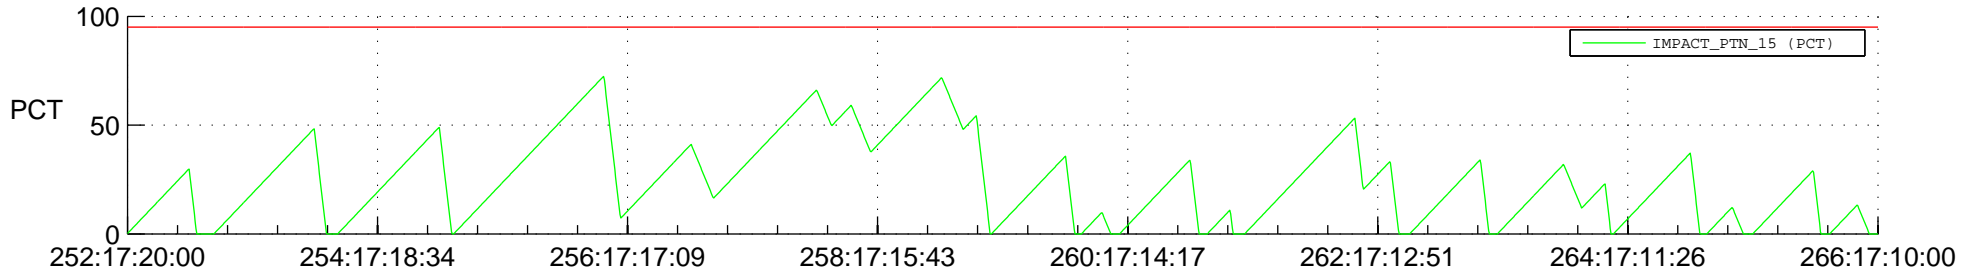

STEREO AHEAD SSR PCT Full Prediction

SWAVES_Percent_Full_Prediction

IMPACT_Percent_Full_Prediction

PLASTIC_Percent_Full_Prediction

Spacecraft_DownLink_Rate

Ground Time (2012:252:17:20:00.000 -2012:266:17:10:00.000)