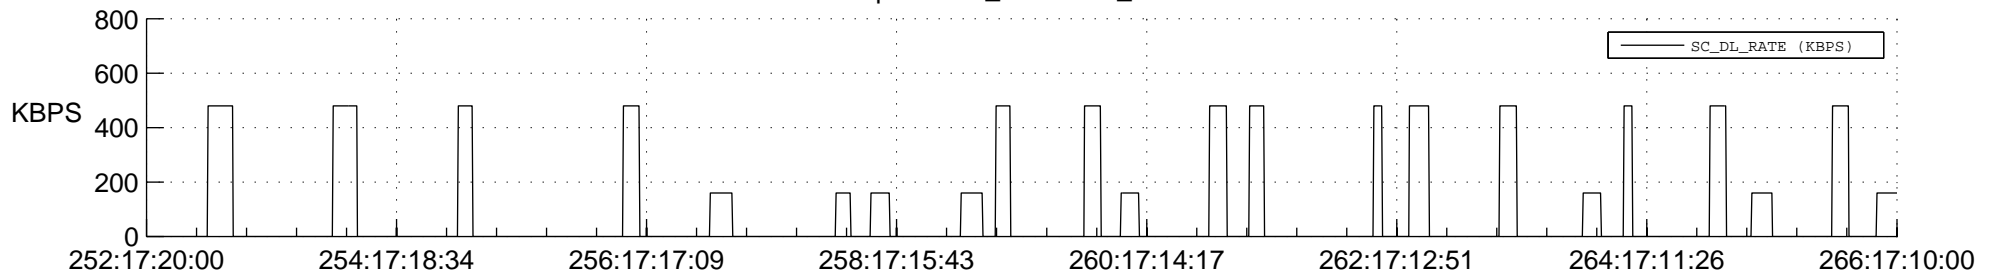

STEREO AHEAD SSR PCT Full Prediction

SWAVES_Percent_Full_Prediction

IMPACT_Percent_Full_Prediction

PLASTIC_Percent_Full_Prediction

Spacecraft_DownLink_Rate

Ground Time (2012:252:17:20:00.000 -2012:266:17:10:00.000)