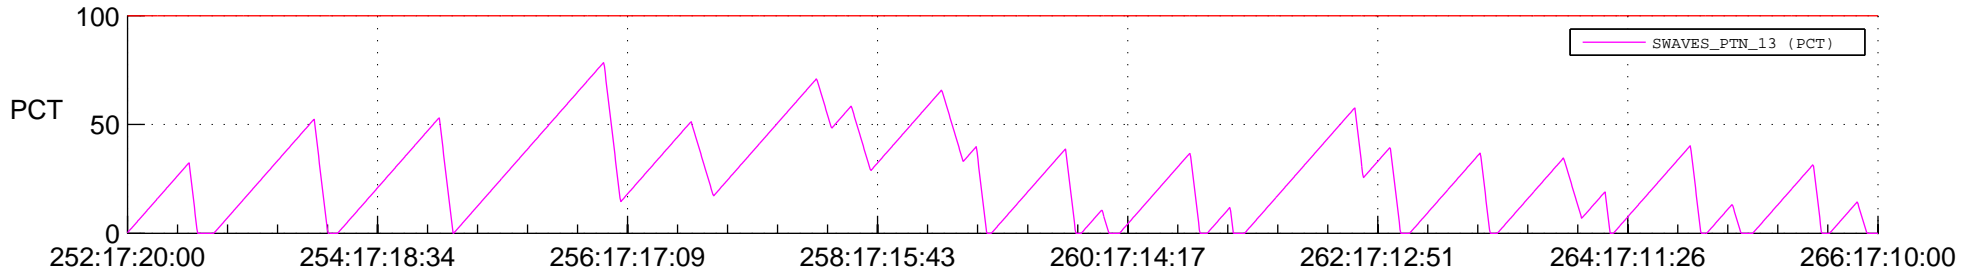

STEREO AHEAD SSR PCT Full Prediction

SWAVES_Percent_Full_Prediction

IMPACT_Percent_Full_Prediction

PLASTIC_Percent_Full_Prediction

Spacecraft_DownLink_Rate

Ground Time (2012:252:17:20:00.000 -2012:266:17:10:00.000)