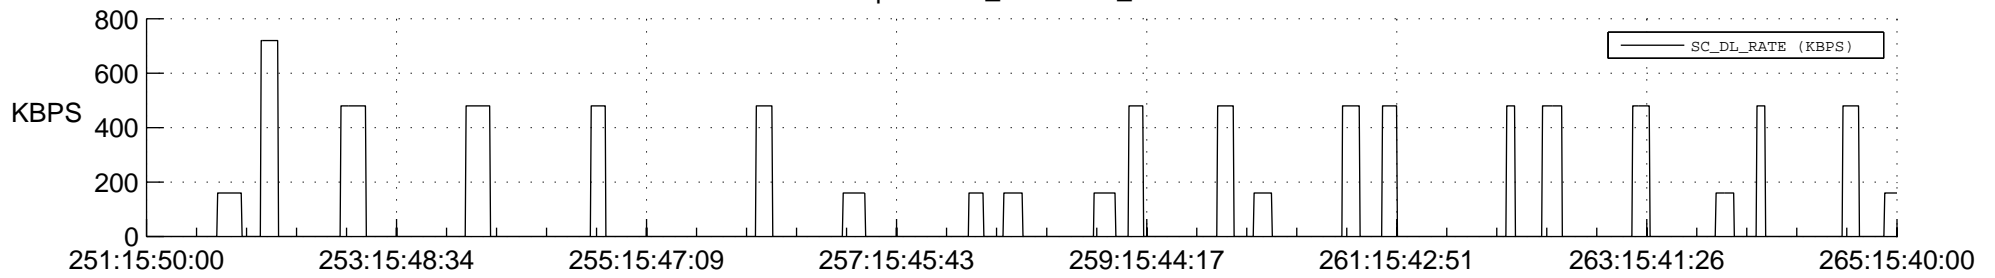

STEREO AHEAD SSR PCT Full Prediction

SWAVES_Percent_Full_Prediction

IMPACT_Percent_Full_Prediction

PLASTIC_Percent_Full_Prediction

Spacecraft_DownLink_Rate

Ground Time (2012:251:15:50:00.000 -2012:265:15:40:00.000)