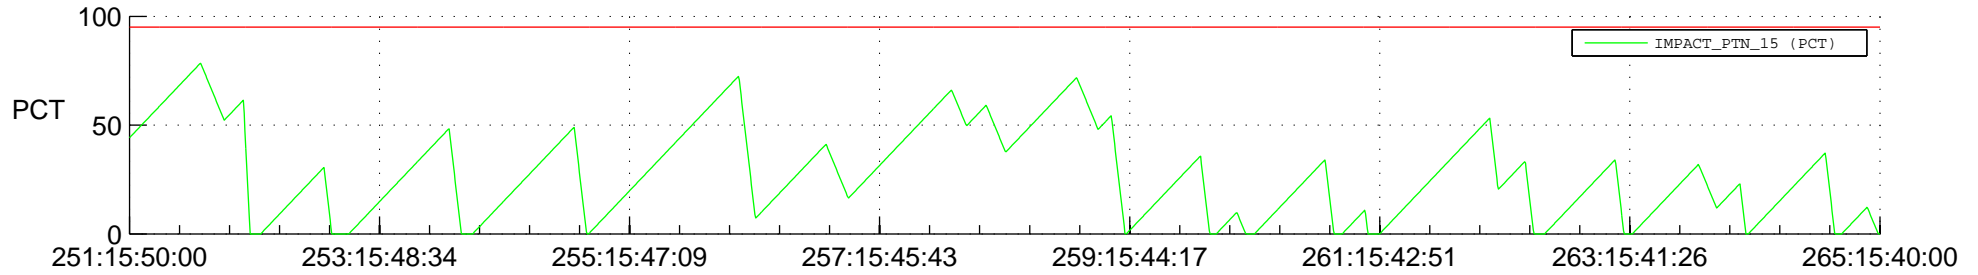

STEREO AHEAD SSR PCT Full Prediction

SWAVES_Percent_Full_Prediction

IMPACT_Percent_Full_Prediction

PLASTIC_Percent_Full_Prediction

Spacecraft_DownLink_Rate

Ground Time (2012:251:15:50:00.000 -2012:265:15:40:00.000)