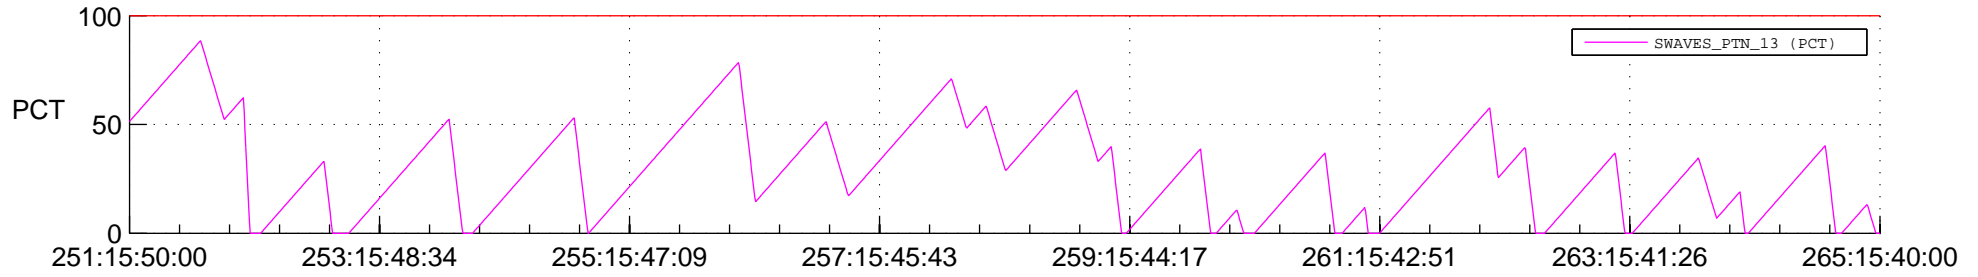

STEREO AHEAD SSR PCT Full Prediction

SWAVES_Percent_Full_Prediction

IMPACT_Percent_Full_Prediction

PLASTIC_Percent_Full_Prediction

Spacecraft_DownLink_Rate

Ground Time (2012:251:15:50:00.000 -2012:265:15:40:00.000)