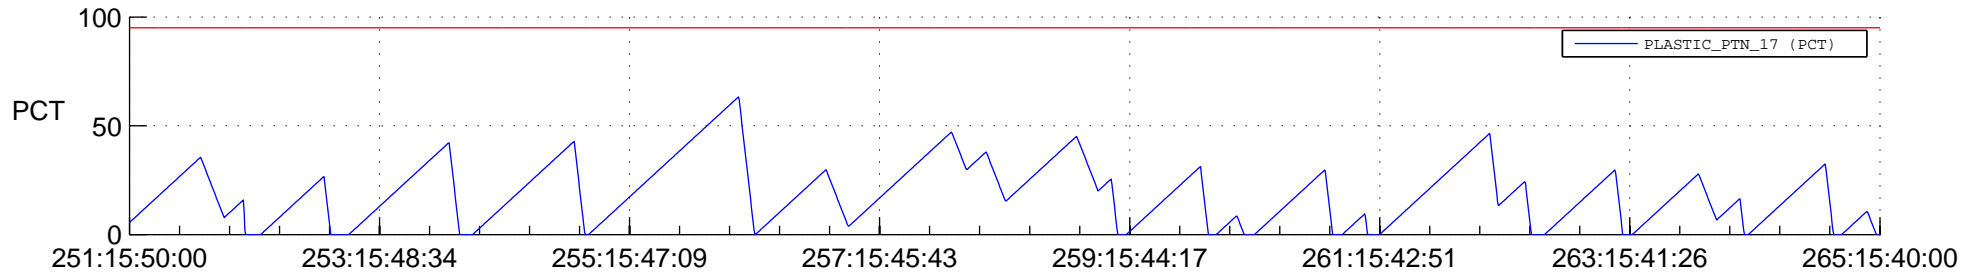

STEREO AHEAD SSR PCT Full Prediction

SWAVES_Percent_Full_Prediction

IMPACT_Percent_Full_Prediction

PLASTIC_Percent_Full_Prediction

Spacecraft_DownLink_Rate

Ground Time (2012:251:15:50:00.000 -2012:265:15:40:00.000)