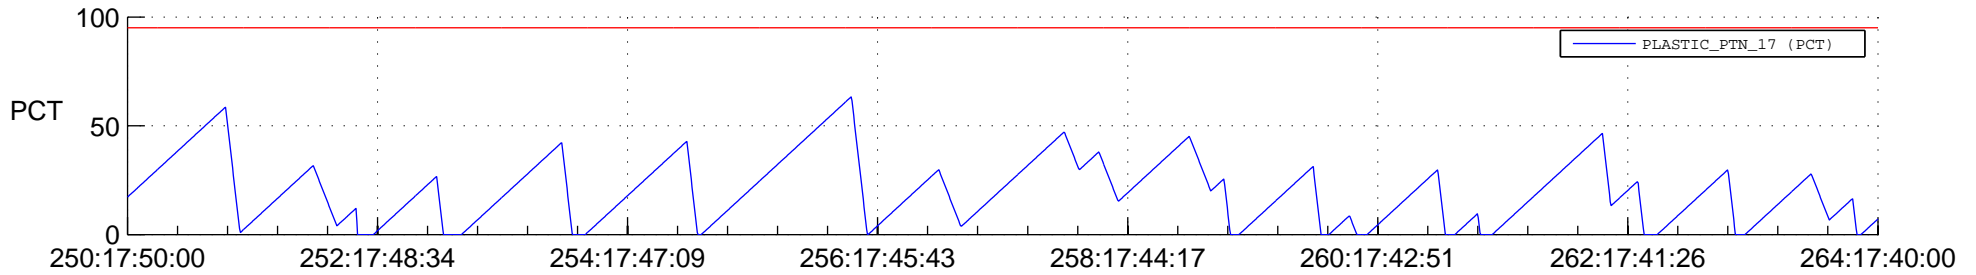

## SWAVES\_Percent\_Full\_Prediction

## Spacecraft\_DownLink\_Rate

Ground Time (2012:250:17:50:00.000 -2012:264:17:40:00.000)