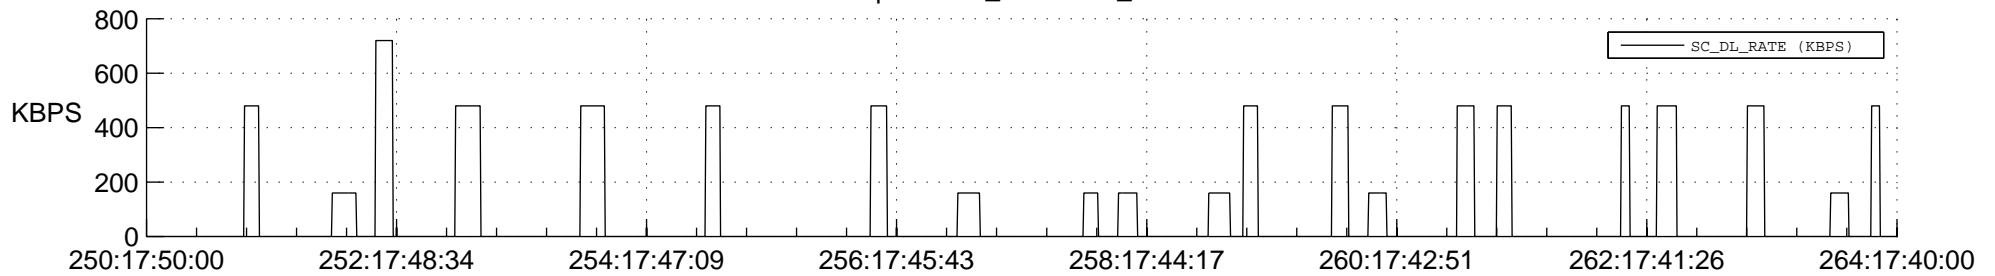

## Spacecraft\_DownLink\_Rate

Ground Time (2012:250:17:50:00.000 -2012:264:17:40:00.000)