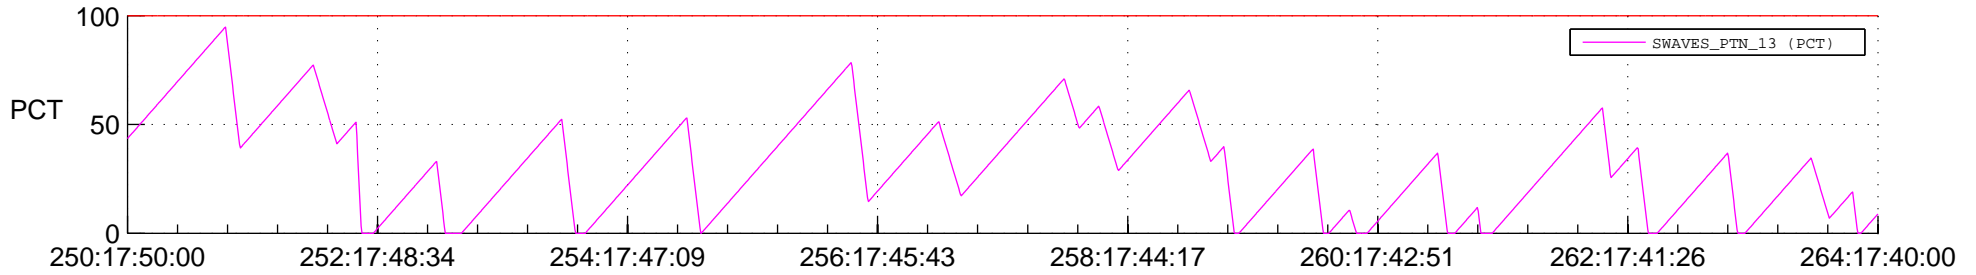

## SWAVES\_Percent\_Full\_Prediction

## Spacecraft\_DownLink\_Rate

Ground Time (2012:250:17:50:00.000 -2012:264:17:40:00.000)