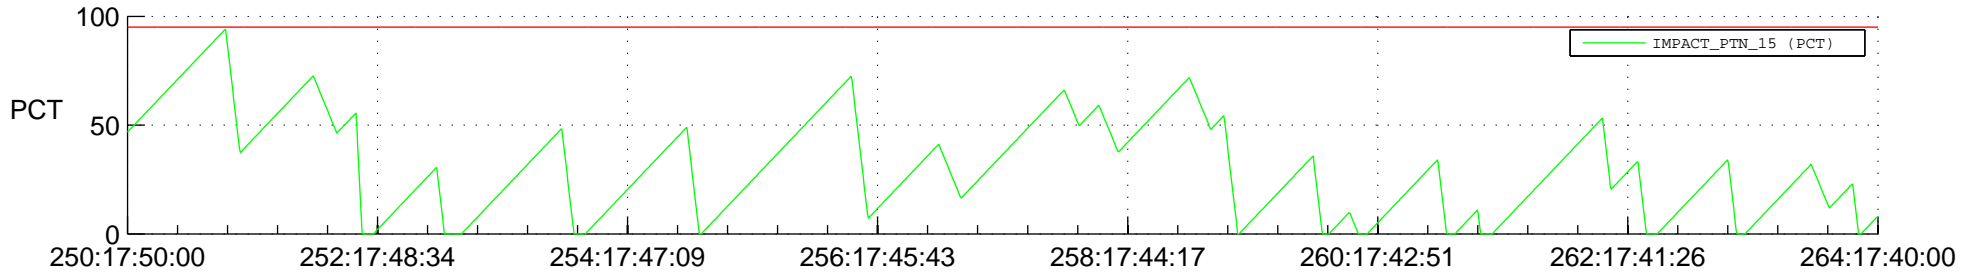

IMPACT_Percent_Full_Prediction