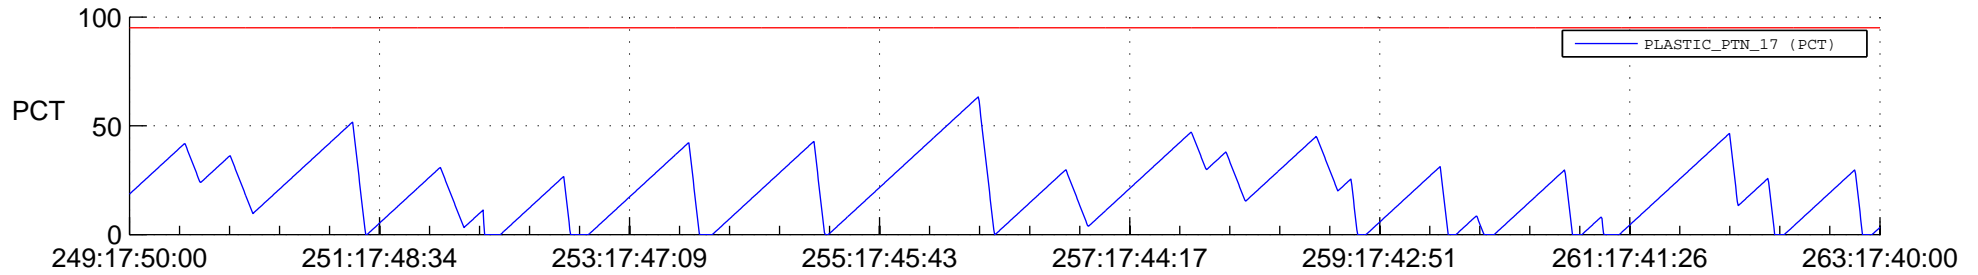

PLASTIC_Percent_Full_Prediction