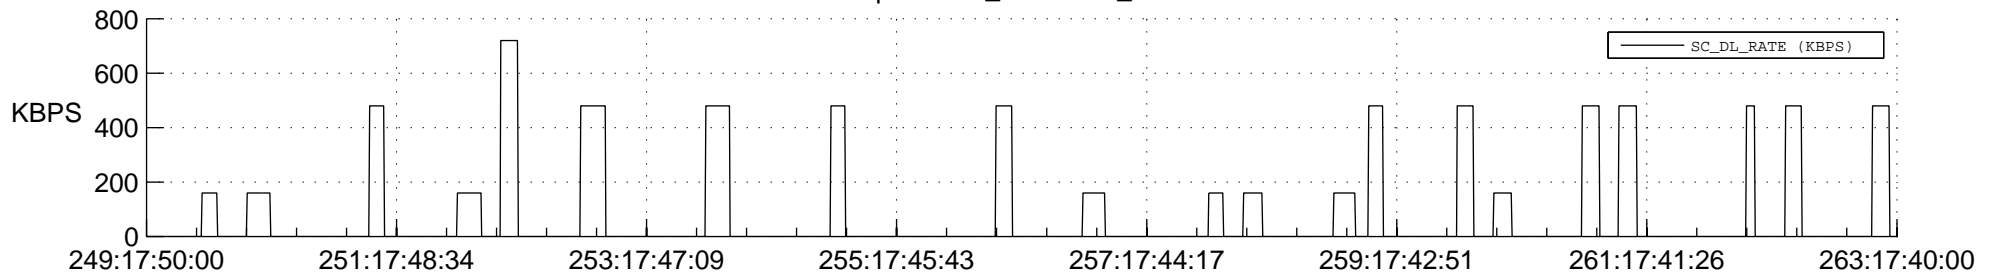

## Spacecraft\_DownLink\_Rate

Ground Time (2012:249:17:50:00.000 -2012:263:17:40:00.000)