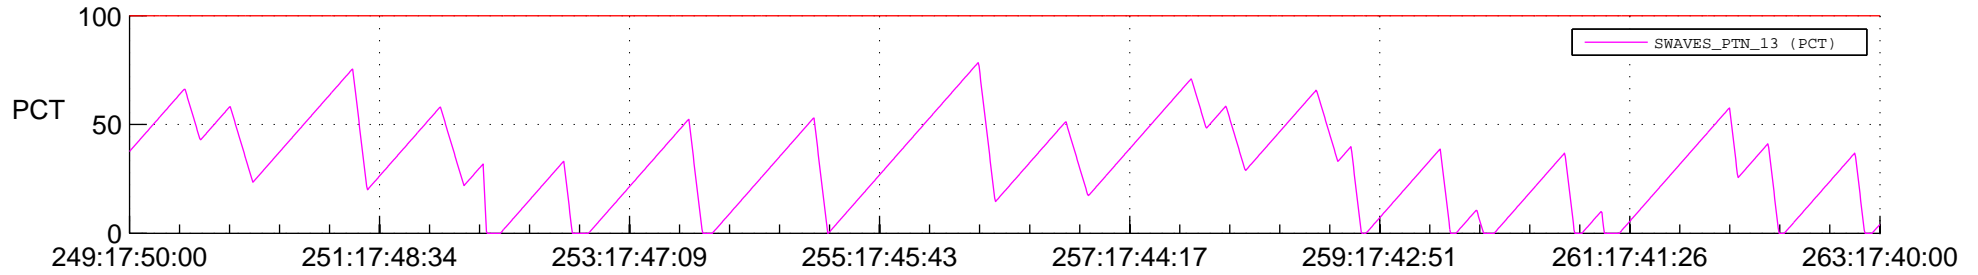

# STEREO AHEAD SSR PCT Full Prediction

## SWAVES\_Percent\_Full\_Prediction

## Spacecraft\_DownLink\_Rate

Ground Time (2012:249:17:50:00.000 -2012:263:17:40:00.000)