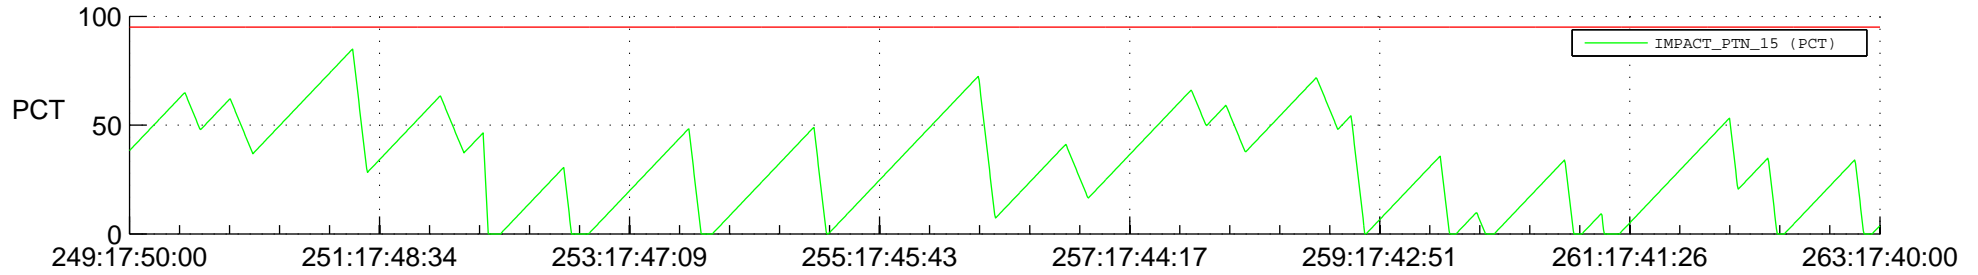

IMPACT_Percent_Full_Prediction