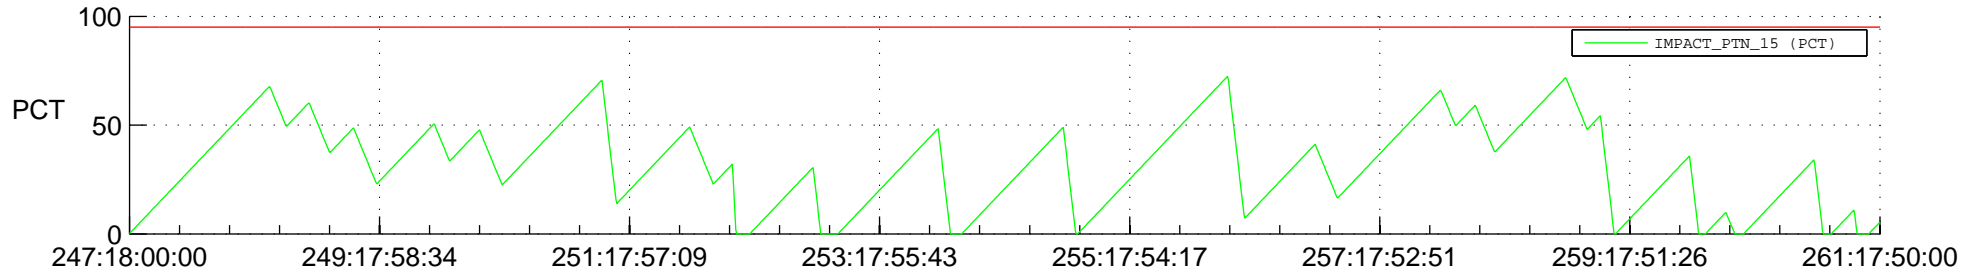

STEREO AHEAD SSR PCT Full Prediction

SWAVES_Percent_Full_Prediction

IMPACT_Percent_Full_Prediction

PLASTIC_Percent_Full_Prediction

Spacecraft_DownLink_Rate

Ground Time (2012:247:18:00:00.000 -2012:261:17:50:00.000)