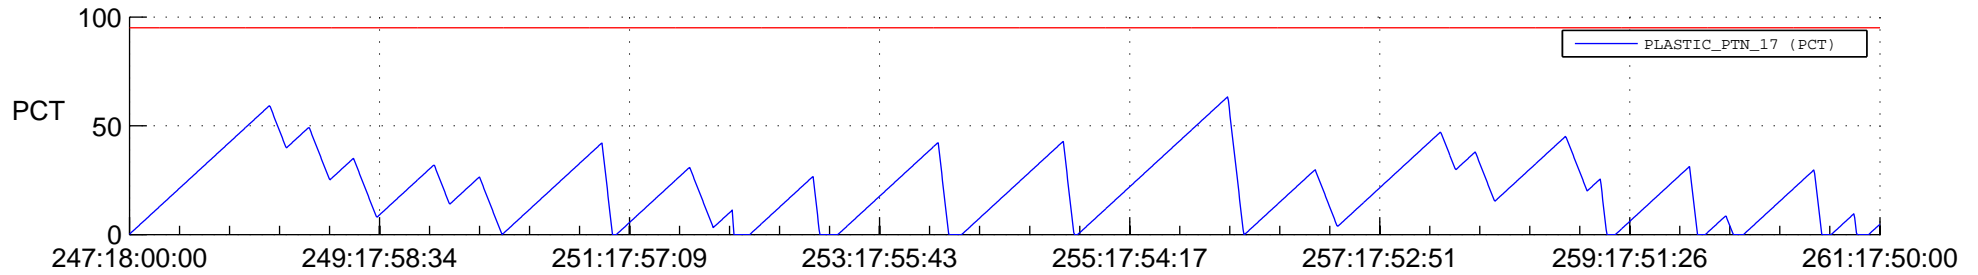

STEREO AHEAD SSR PCT Full Prediction

SWAVES_Percent_Full_Prediction

IMPACT_Percent_Full_Prediction

PLASTIC_Percent_Full_Prediction

Spacecraft_DownLink_Rate

Ground Time (2012:247:18:00:00.000 -2012:261:17:50:00.000)