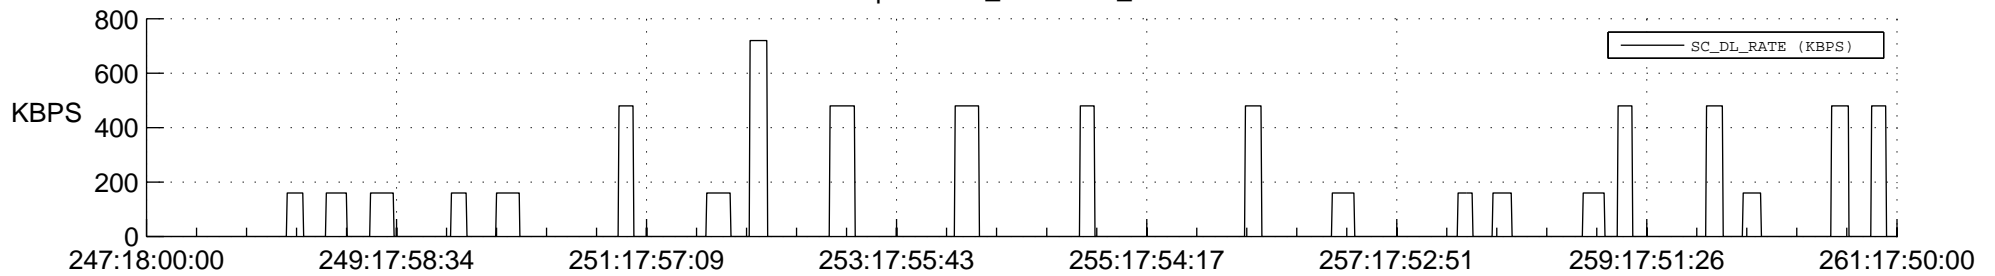

STEREO AHEAD SSR PCT Full Prediction

SWAVES_Percent_Full_Prediction

IMPACT_Percent_Full_Prediction

PLASTIC_Percent_Full_Prediction

Spacecraft_DownLink_Rate

Ground Time (2012:247:18:00:00.000 -2012:261:17:50:00.000)