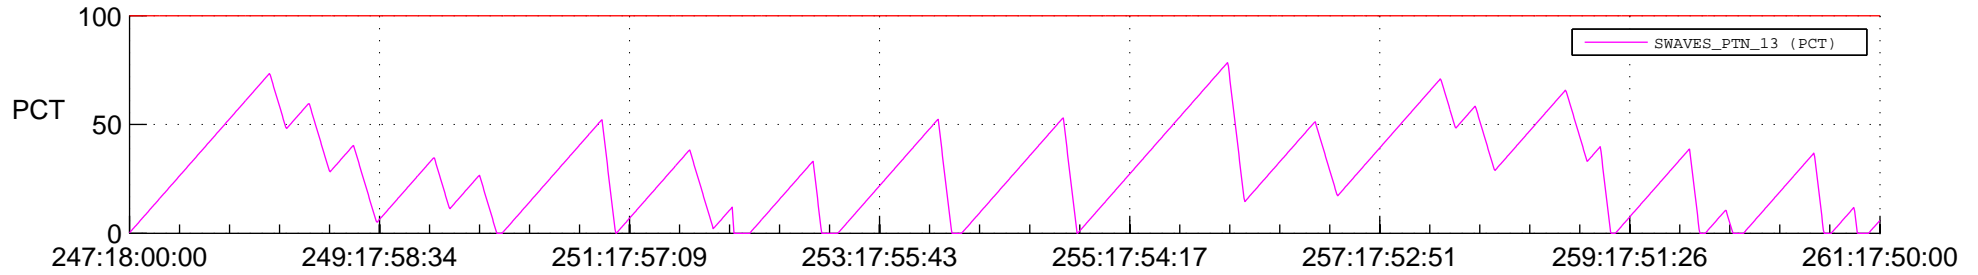

STEREO AHEAD SSR PCT Full Prediction

SWAVES_Percent_Full_Prediction

IMPACT_Percent_Full_Prediction

PLASTIC_Percent_Full_Prediction

Spacecraft_DownLink_Rate

Ground Time (2012:247:18:00:00.000 -2012:261:17:50:00.000)