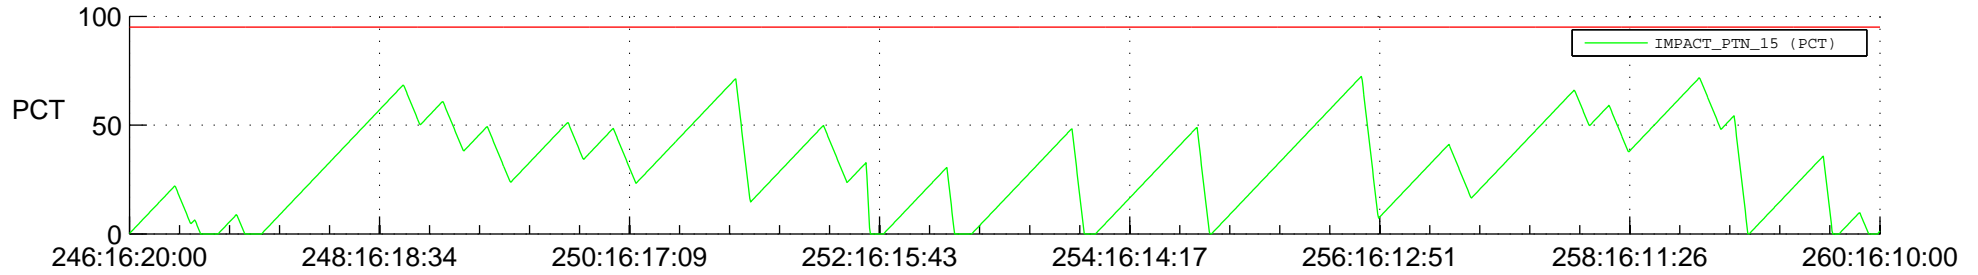

STEREO AHEAD SSR PCT Full Prediction

SWAVES_Percent_Full_Prediction

IMPACT_Percent_Full_Prediction

PLASTIC_Percent_Full_Prediction

Spacecraft_DownLink_Rate

Ground Time (2012:246:16:20:00.000 -2012:260:16:10:00.000)