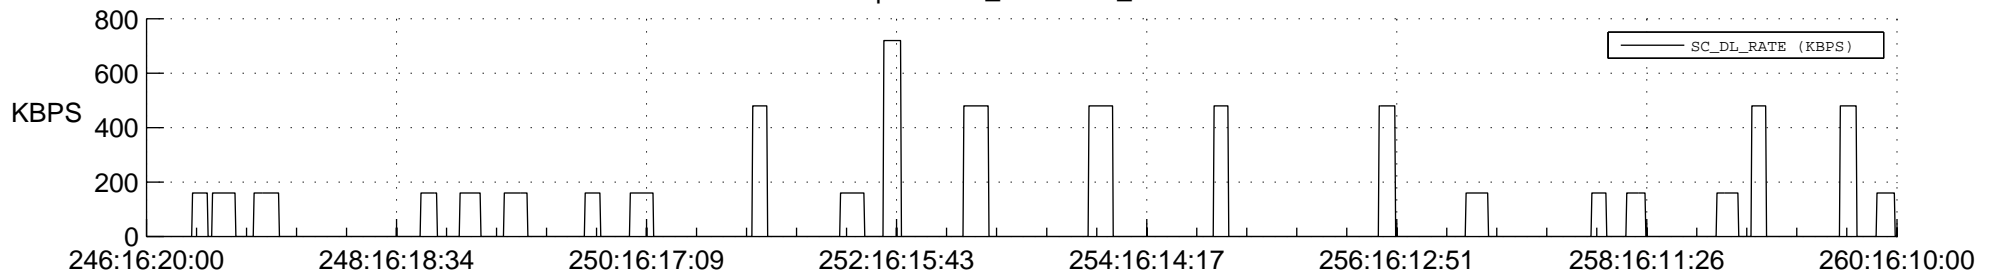

STEREO AHEAD SSR PCT Full Prediction

SWAVES_Percent_Full_Prediction

IMPACT_Percent_Full_Prediction

PLASTIC_Percent_Full_Prediction

Spacecraft_DownLink_Rate

Ground Time (2012:246:16:20:00.000 -2012:260:16:10:00.000)