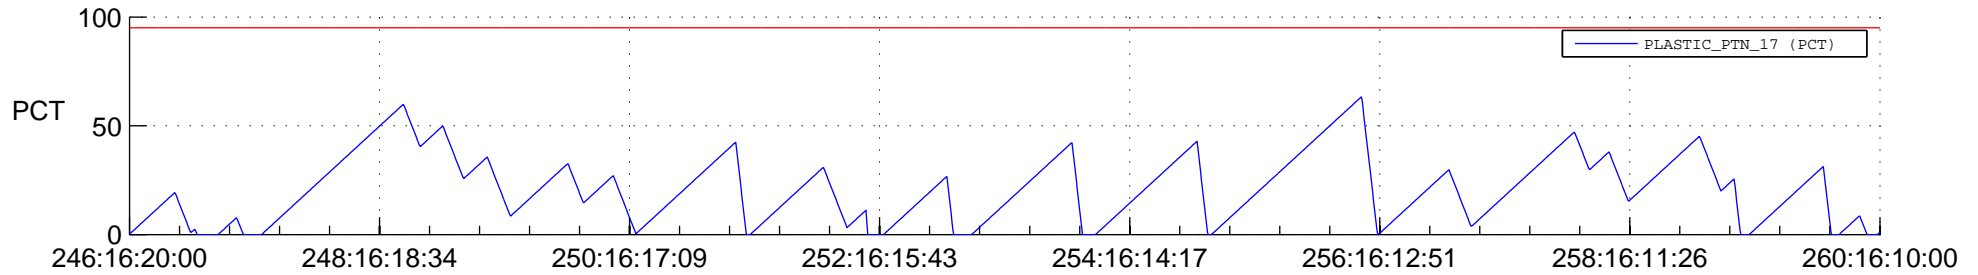

STEREO AHEAD SSR PCT Full Prediction

SWAVES_Percent_Full_Prediction

IMPACT_Percent_Full_Prediction

PLASTIC_Percent_Full_Prediction

Spacecraft_DownLink_Rate

Ground Time (2012:246:16:20:00.000 -2012:260:16:10:00.000)