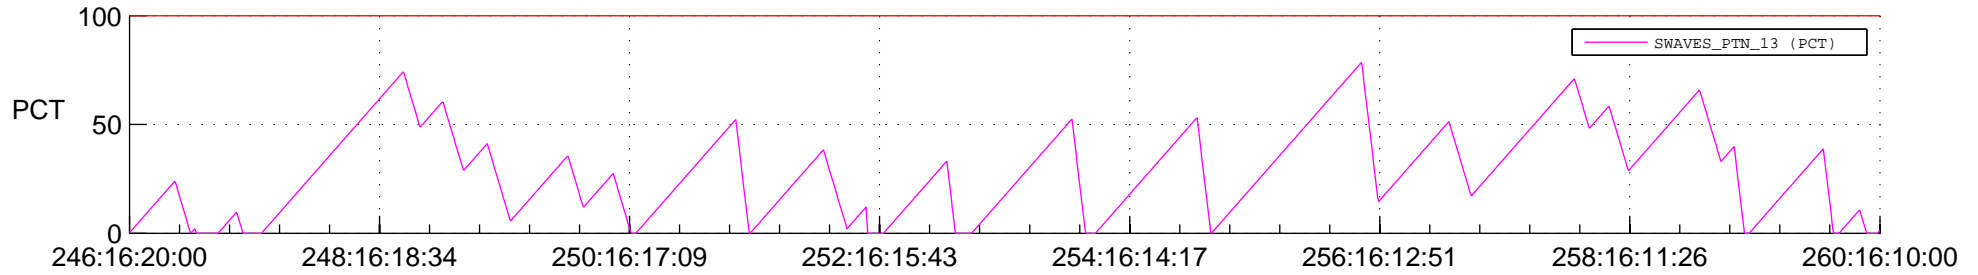

STEREO AHEAD SSR PCT Full Prediction

SWAVES_Percent_Full_Prediction

IMPACT_Percent_Full_Prediction

PLASTIC_Percent_Full_Prediction

Spacecraft_DownLink_Rate

Ground Time (2012:246:16:20:00.000 -2012:260:16:10:00.000)