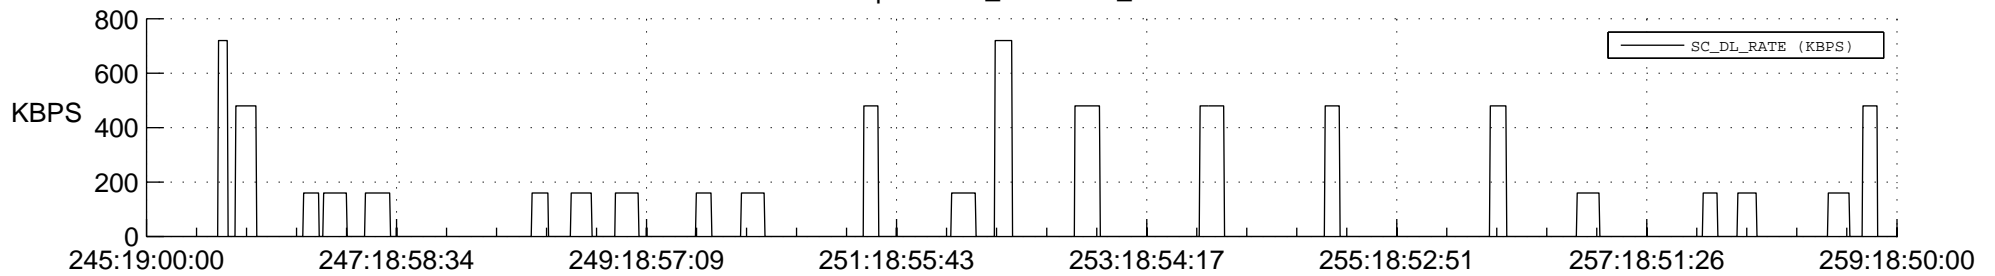

STEREO AHEAD SSR PCT Full Prediction

SWAVES_Percent_Full_Prediction

IMPACT_Percent_Full_Prediction

PLASTIC_Percent_Full_Prediction

Spacecraft_DownLink_Rate

Ground Time (2012:245:19:00:00.000 -2012:259:18:50:00.000)