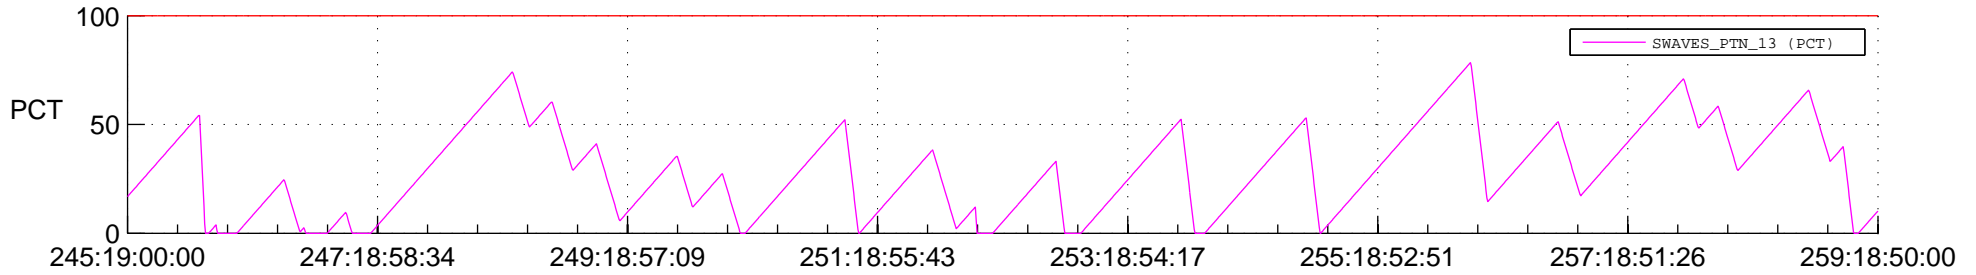

STEREO AHEAD SSR PCT Full Prediction

SWAVES_Percent_Full_Prediction

IMPACT_Percent_Full_Prediction

PLASTIC_Percent_Full_Prediction

Spacecraft_DownLink_Rate

Ground Time (2012:245:19:00:00.000 -2012:259:18:50:00.000)