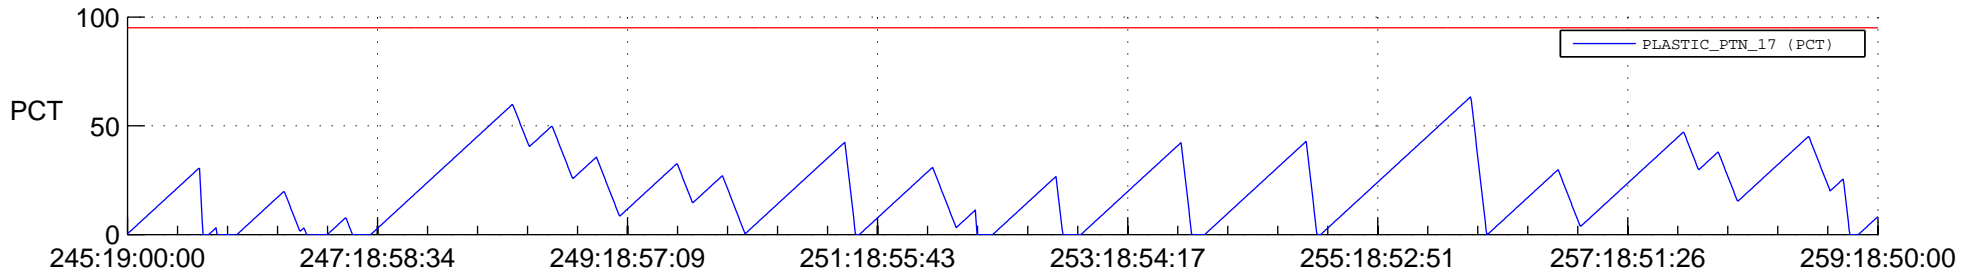

STEREO AHEAD SSR PCT Full Prediction

SWAVES_Percent_Full_Prediction

IMPACT_Percent_Full_Prediction

PLASTIC_Percent_Full_Prediction

Spacecraft_DownLink_Rate

Ground Time (2012:245:19:00:00.000 -2012:259:18:50:00.000)