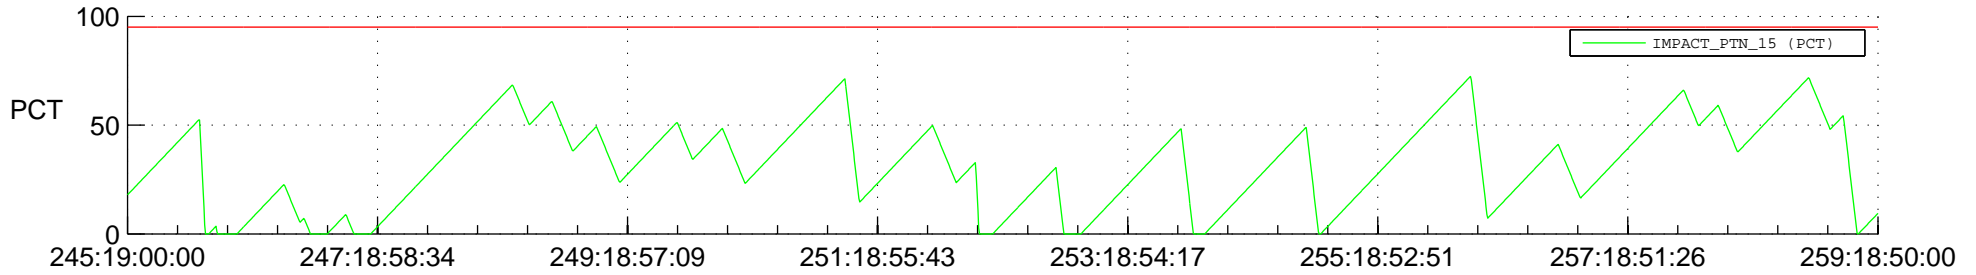

STEREO AHEAD SSR PCT Full Prediction

SWAVES_Percent_Full_Prediction

IMPACT_Percent_Full_Prediction

PLASTIC_Percent_Full_Prediction

Spacecraft_DownLink_Rate

Ground Time (2012:245:19:00:00.000 -2012:259:18:50:00.000)