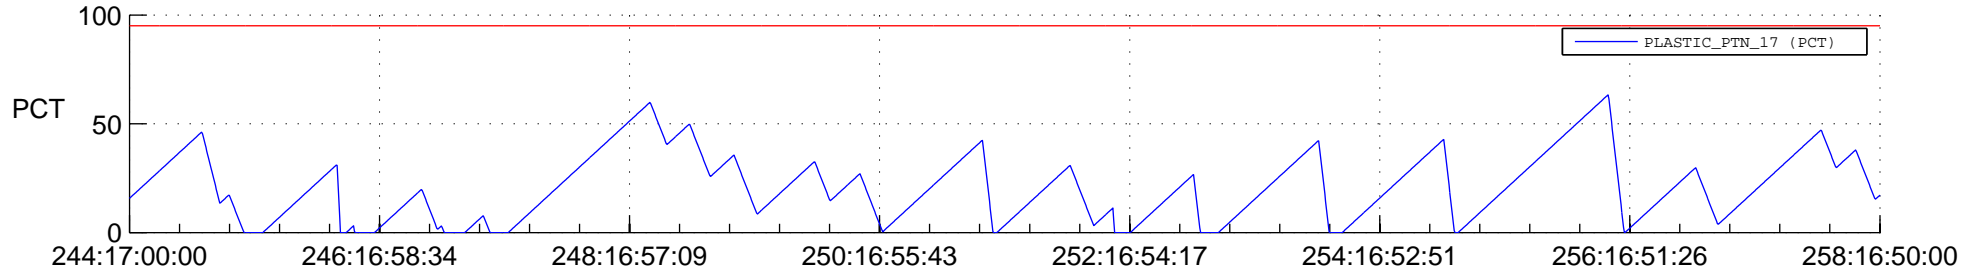

STEREO AHEAD SSR PCT Full Prediction

SWAVES_Percent_Full_Prediction

IMPACT_Percent_Full_Prediction

PLASTIC_Percent_Full_Prediction

Spacecraft_DownLink_Rate

Ground Time (2012:244:17:00:00.000 -2012:258:16:50:00.000)