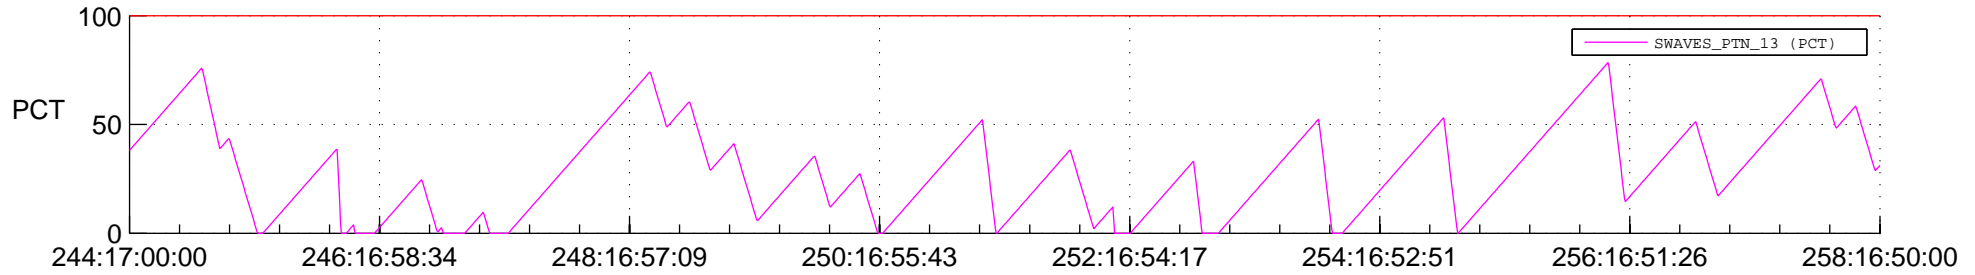

STEREO AHEAD SSR PCT Full Prediction

SWAVES_Percent_Full_Prediction

IMPACT_Percent_Full_Prediction

PLASTIC_Percent_Full_Prediction

Spacecraft_DownLink_Rate

Ground Time (2012:244:17:00:00.000 -2012:258:16:50:00.000)