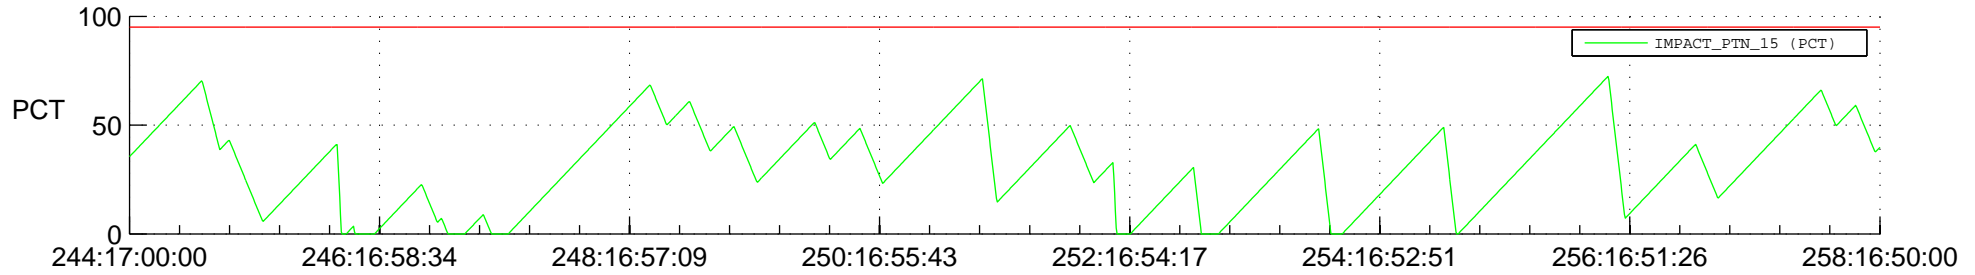

STEREO AHEAD SSR PCT Full Prediction

SWAVES_Percent_Full_Prediction

IMPACT_Percent_Full_Prediction

PLASTIC_Percent_Full_Prediction

Spacecraft_DownLink_Rate

Ground Time (2012:244:17:00:00.000 -2012:258:16:50:00.000)