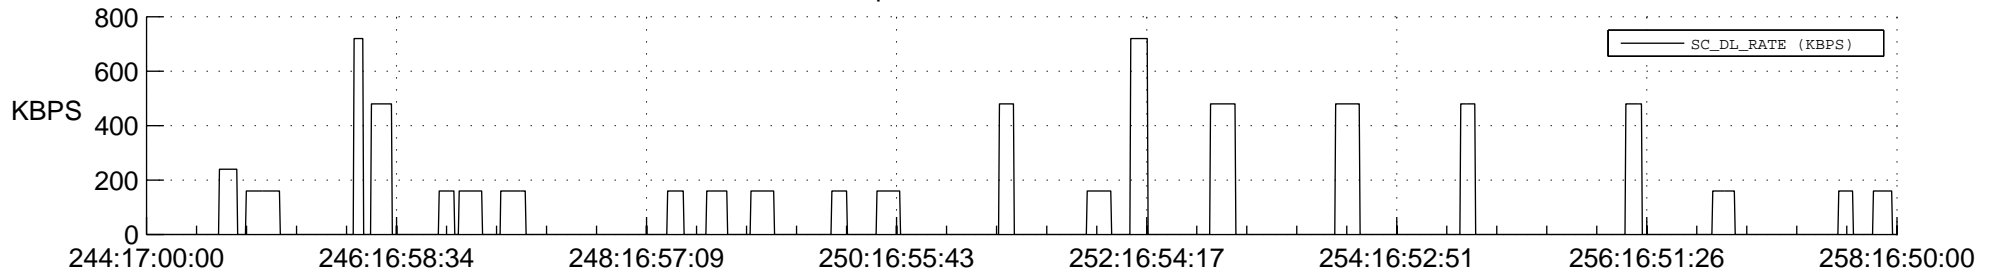

STEREO AHEAD SSR PCT Full Prediction

SWAVES_Percent_Full_Prediction

IMPACT_Percent_Full_Prediction

PLASTIC_Percent_Full_Prediction

Spacecraft_DownLink_Rate

Ground Time (2012:244:17:00:00.000 -2012:258:16:50:00.000)