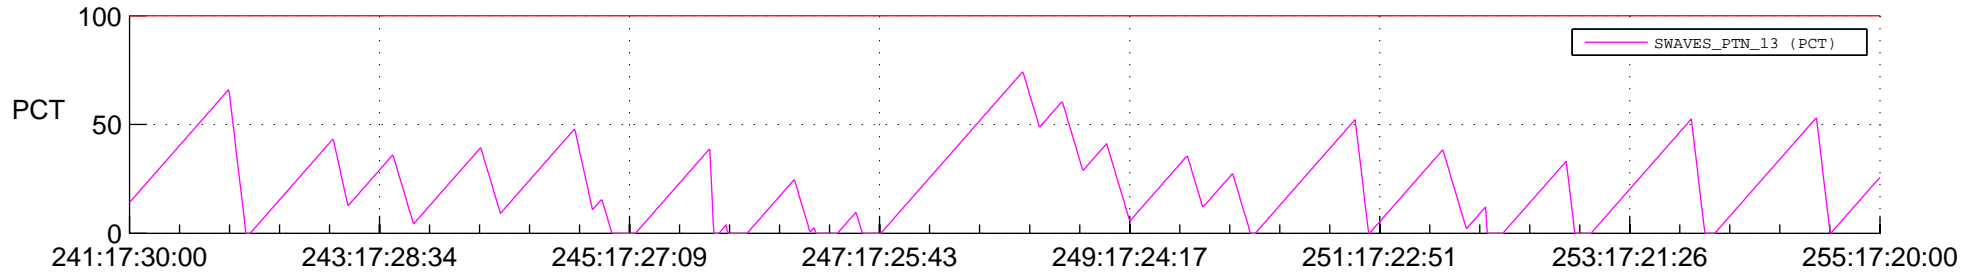

## SWAVES\_Percent\_Full\_Prediction

## Spacecraft\_DownLink\_Rate

Ground Time (2012:241:17:30:00.000 -2012:255:17:20:00.000)