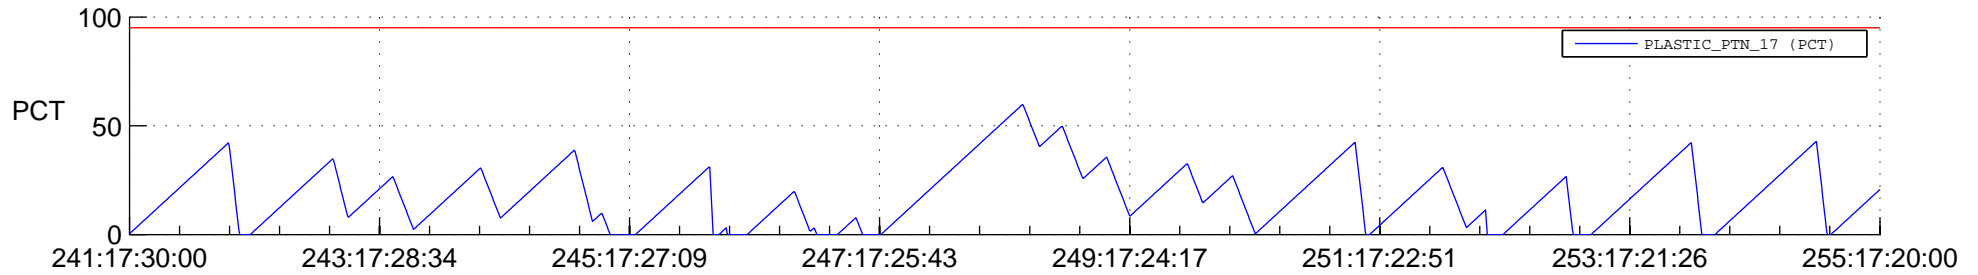

## SWAVES\_Percent\_Full\_Prediction

## Spacecraft\_DownLink\_Rate

Ground Time (2012:241:17:30:00.000 -2012:255:17:20:00.000)