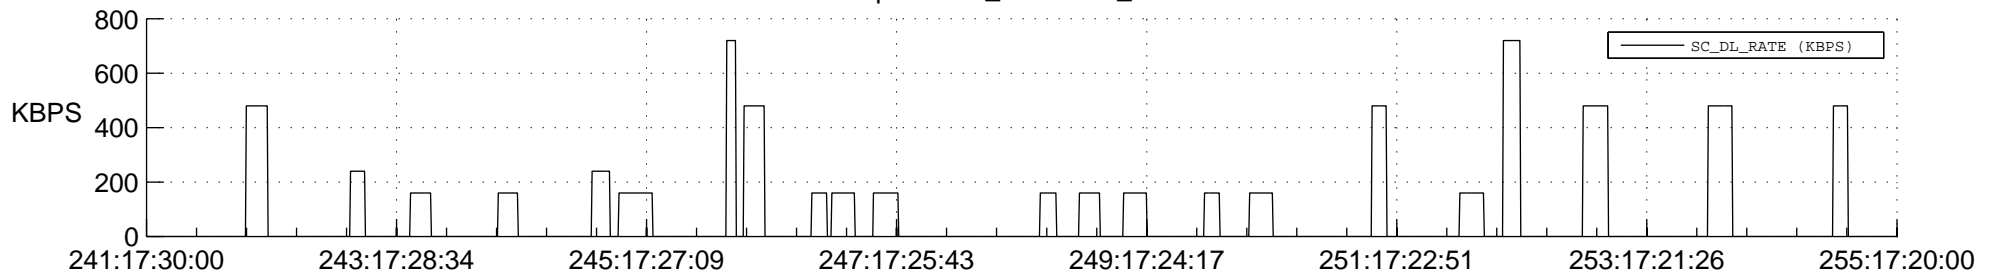

## Spacecraft\_DownLink\_Rate

Ground Time (2012:241:17:30:00.000 -2012:255:17:20:00.000)