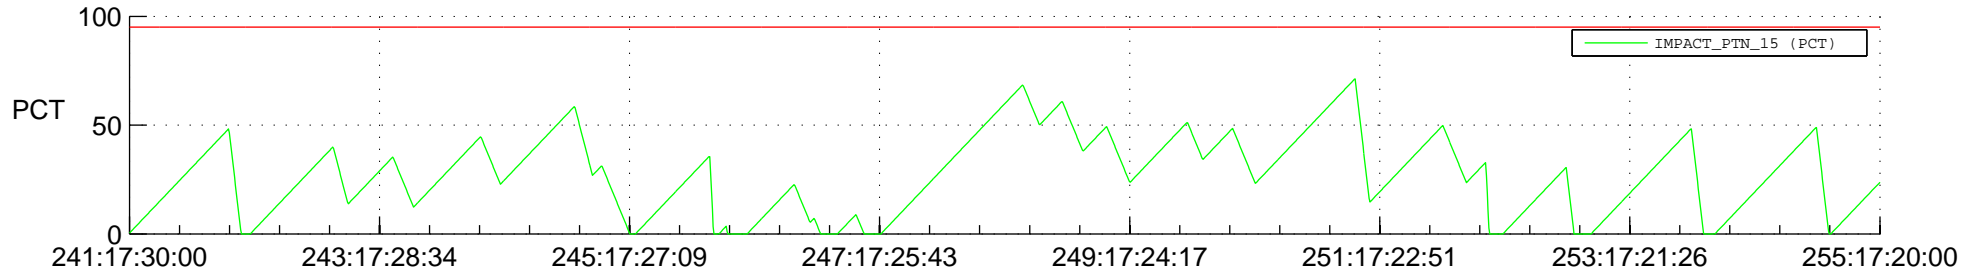

IMPACT_Percent_Full_Prediction