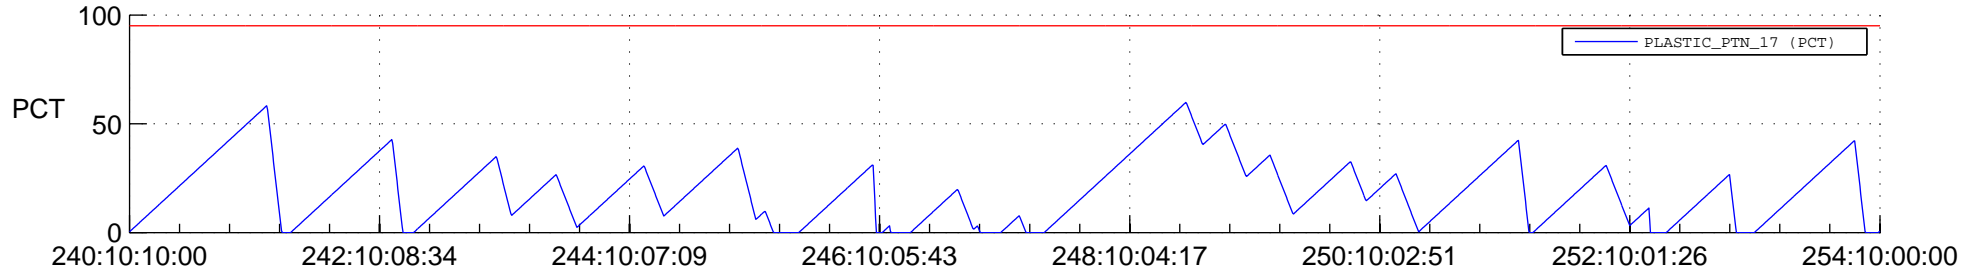

STEREO AHEAD SSR PCT Full Prediction

SWAVES_Percent_Full_Prediction

IMPACT_Percent_Full_Prediction

PLASTIC_Percent_Full_Prediction

Spacecraft_DownLink_Rate

Ground Time (2012:240:10:10:00.000 -2012:254:10:00:00.000)