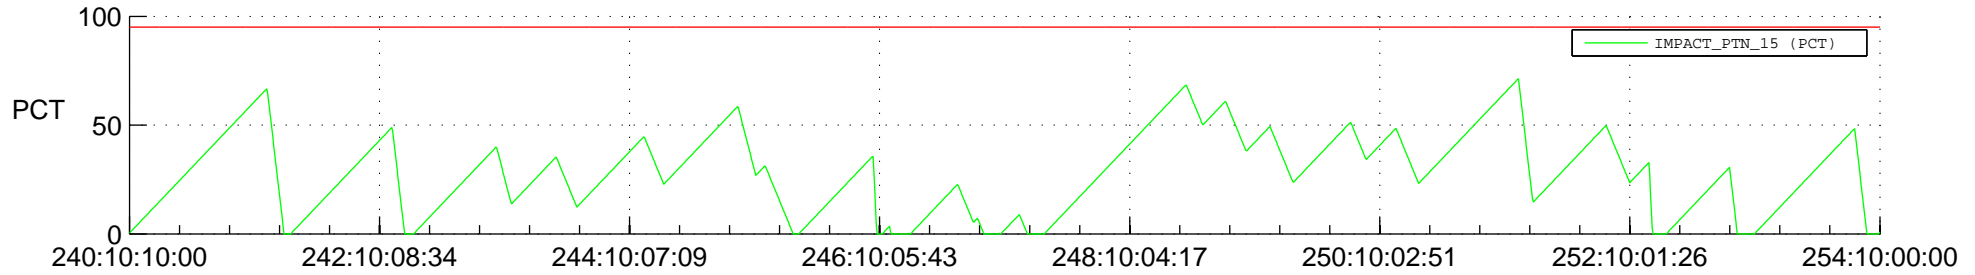

STEREO AHEAD SSR PCT Full Prediction

SWAVES_Percent_Full_Prediction

IMPACT_Percent_Full_Prediction

PLASTIC_Percent_Full_Prediction

Spacecraft_DownLink_Rate

Ground Time (2012:240:10:10:00.000 -2012:254:10:00:00.000)