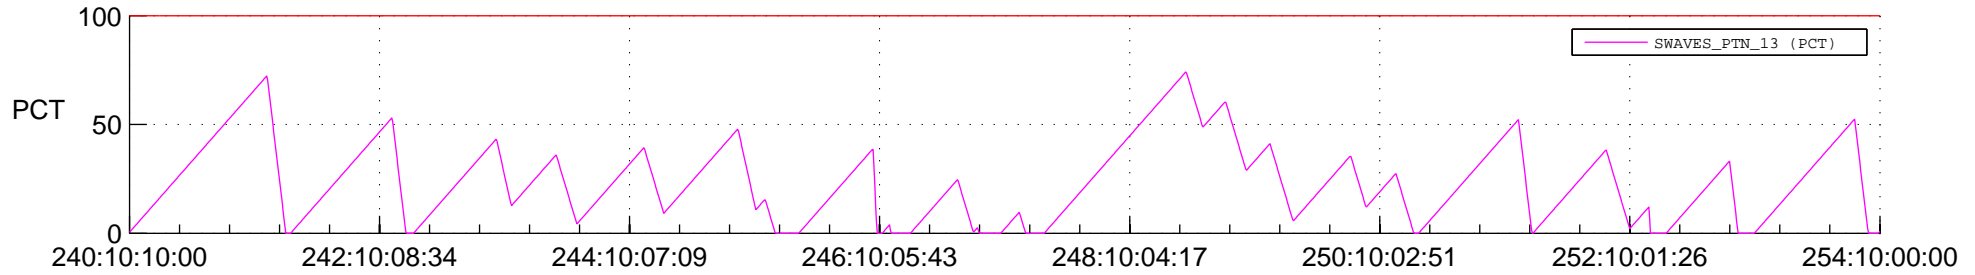

STEREO AHEAD SSR PCT Full Prediction

SWAVES_Percent_Full_Prediction

IMPACT_Percent_Full_Prediction

PLASTIC_Percent_Full_Prediction

Spacecraft_DownLink_Rate

Ground Time (2012:240:10:10:00.000 -2012:254:10:00:00.000)