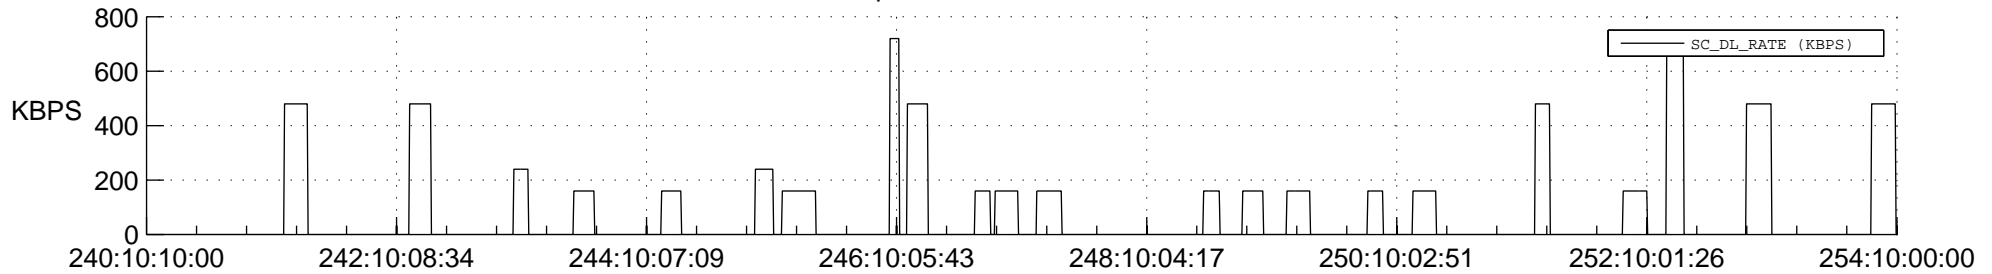

STEREO AHEAD SSR PCT Full Prediction

SWAVES_Percent_Full_Prediction

IMPACT_Percent_Full_Prediction

PLASTIC_Percent_Full_Prediction

Spacecraft_DownLink_Rate

Ground Time (2012:240:10:10:00.000 -2012:254:10:00:00.000)