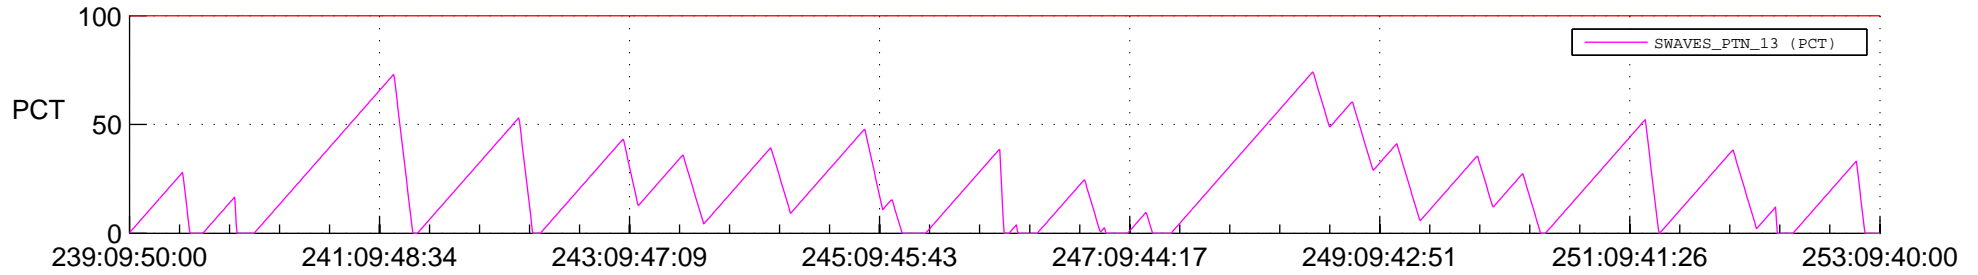

STEREO AHEAD SSR PCT Full Prediction

SWAVES_Percent_Full_Prediction

IMPACT_Percent_Full_Prediction

PLASTIC_Percent_Full_Prediction

Spacecraft_DownLink_Rate

Ground Time (2012:239:09:50:00.000 -2012:253:09:40:00.000)