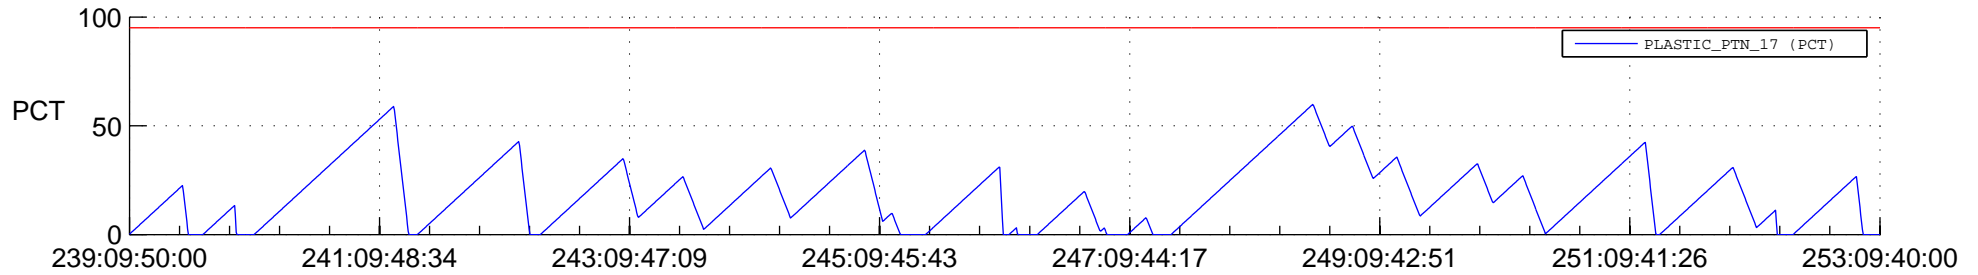

STEREO AHEAD SSR PCT Full Prediction

SWAVES_Percent_Full_Prediction

IMPACT_Percent_Full_Prediction

PLASTIC_Percent_Full_Prediction

Spacecraft_DownLink_Rate

Ground Time (2012:239:09:50:00.000 -2012:253:09:40:00.000)