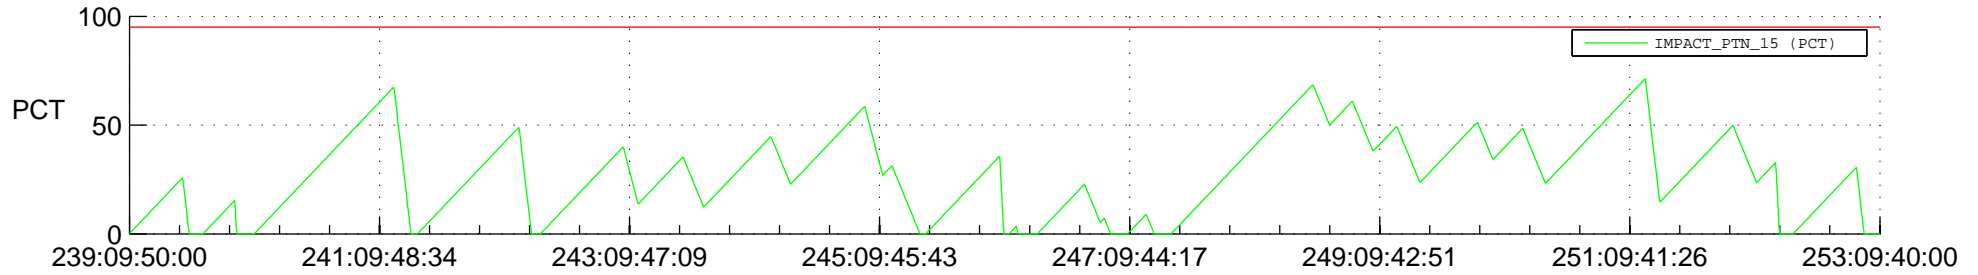

STEREO AHEAD SSR PCT Full Prediction

SWAVES_Percent_Full_Prediction

IMPACT_Percent_Full_Prediction

PLASTIC_Percent_Full_Prediction

Spacecraft_DownLink_Rate

Ground Time (2012:239:09:50:00.000 -2012:253:09:40:00.000)