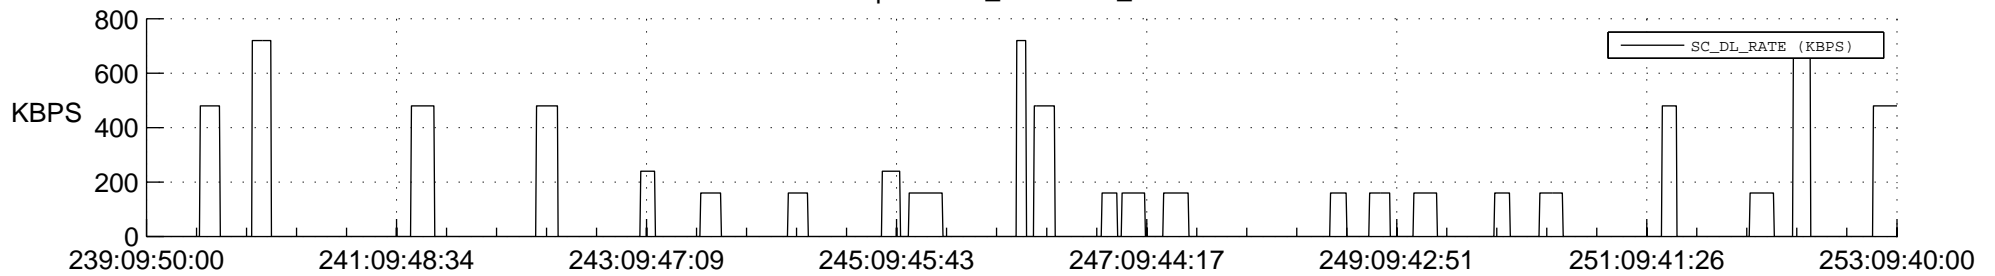

STEREO AHEAD SSR PCT Full Prediction

SWAVES_Percent_Full_Prediction

IMPACT_Percent_Full_Prediction

PLASTIC_Percent_Full_Prediction

Spacecraft_DownLink_Rate

Ground Time (2012:239:09:50:00.000 -2012:253:09:40:00.000)