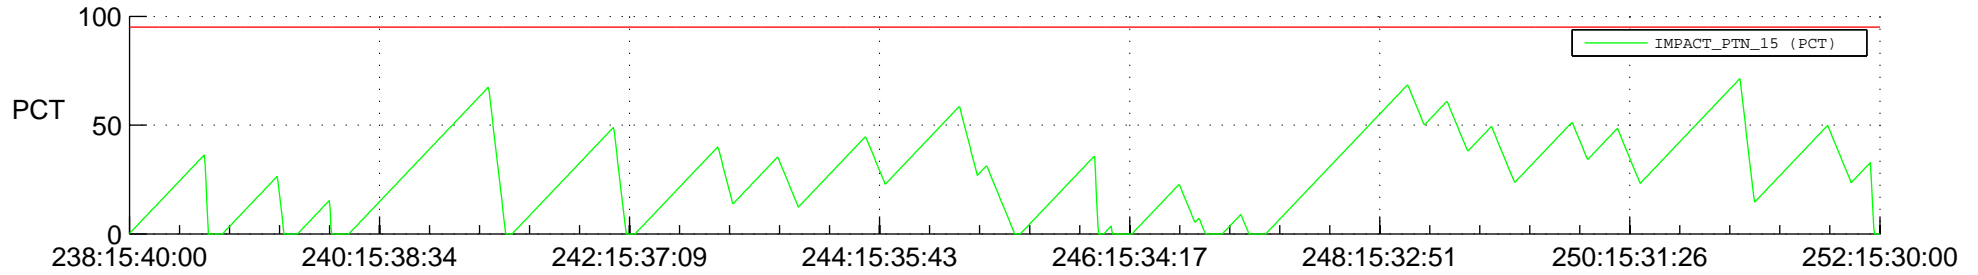

STEREO AHEAD SSR PCT Full Prediction

SWAVES_Percent_Full_Prediction

IMPACT_Percent_Full_Prediction

PLASTIC_Percent_Full_Prediction

Spacecraft_DownLink_Rate

Ground Time (2012:238:15:40:00.000 -2012:252:15:30:00.000)