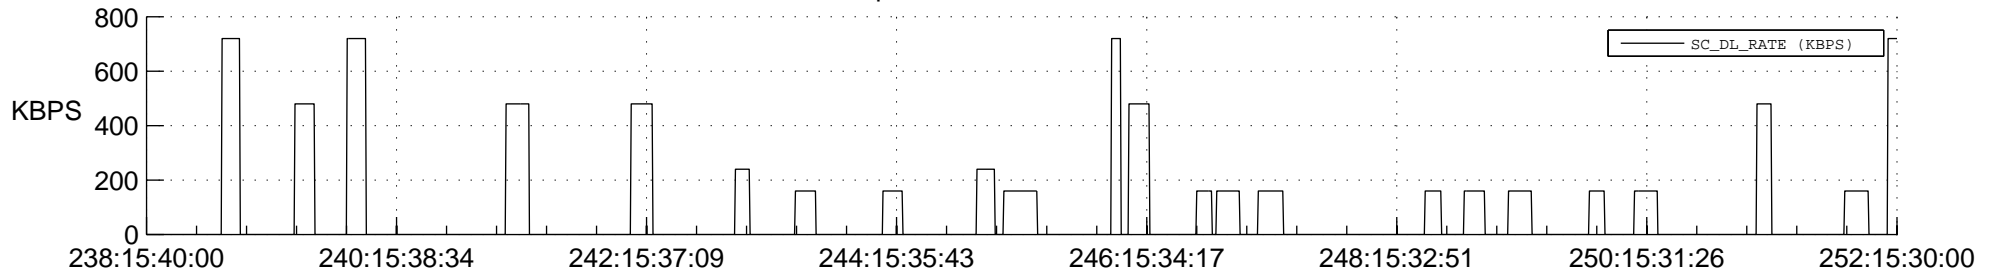

STEREO AHEAD SSR PCT Full Prediction

SWAVES_Percent_Full_Prediction

IMPACT_Percent_Full_Prediction

PLASTIC_Percent_Full_Prediction

Spacecraft_DownLink_Rate

Ground Time (2012:238:15:40:00.000 -2012:252:15:30:00.000)