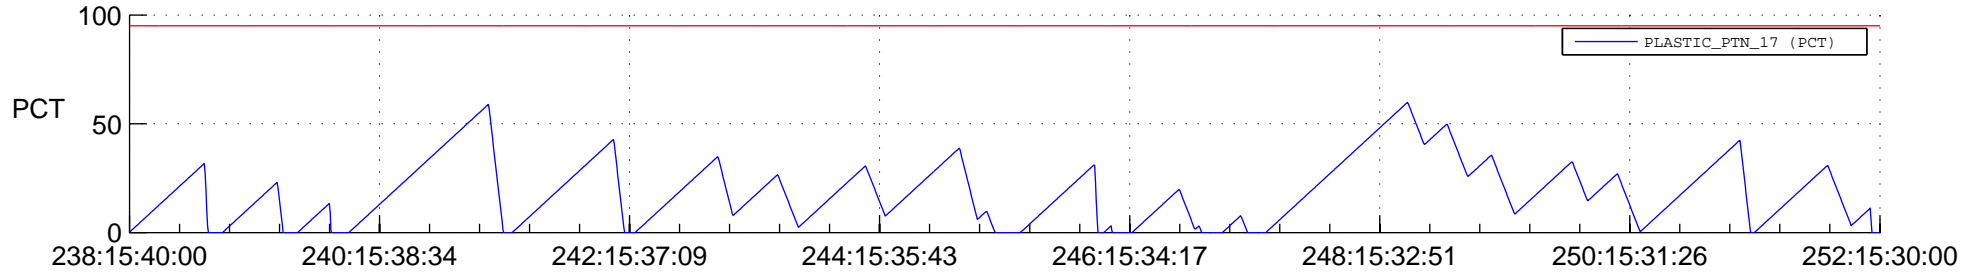

STEREO AHEAD SSR PCT Full Prediction

SWAVES_Percent_Full_Prediction

IMPACT_Percent_Full_Prediction

PLASTIC_Percent_Full_Prediction

Spacecraft_DownLink_Rate

Ground Time (2012:238:15:40:00.000 -2012:252:15:30:00.000)