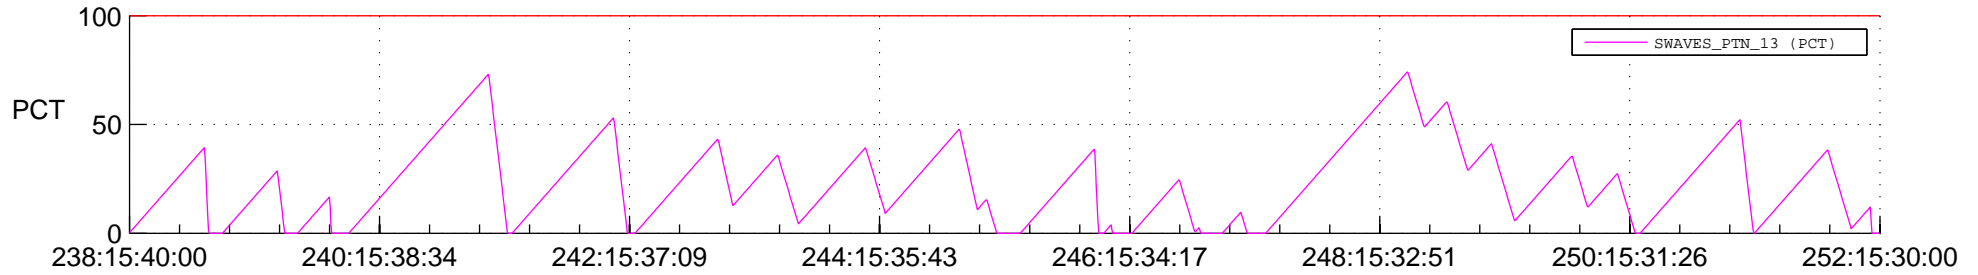

STEREO AHEAD SSR PCT Full Prediction

SWAVES_Percent_Full_Prediction

IMPACT_Percent_Full_Prediction

PLASTIC_Percent_Full_Prediction

Spacecraft_DownLink_Rate

Ground Time (2012:238:15:40:00.000 -2012:252:15:30:00.000)