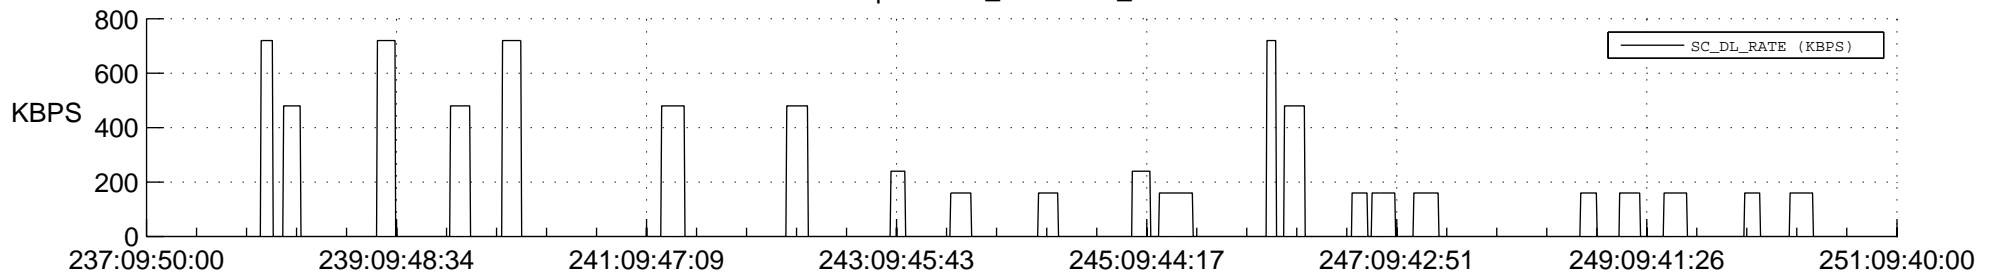

STEREO AHEAD SSR PCT Full Prediction

SWAVES_Percent_Full_Prediction

IMPACT_Percent_Full_Prediction

PLASTIC_Percent_Full_Prediction

Spacecraft_DownLink_Rate

Ground Time (2012:237:09:50:00.000 -2012:251:09:40:00.000)