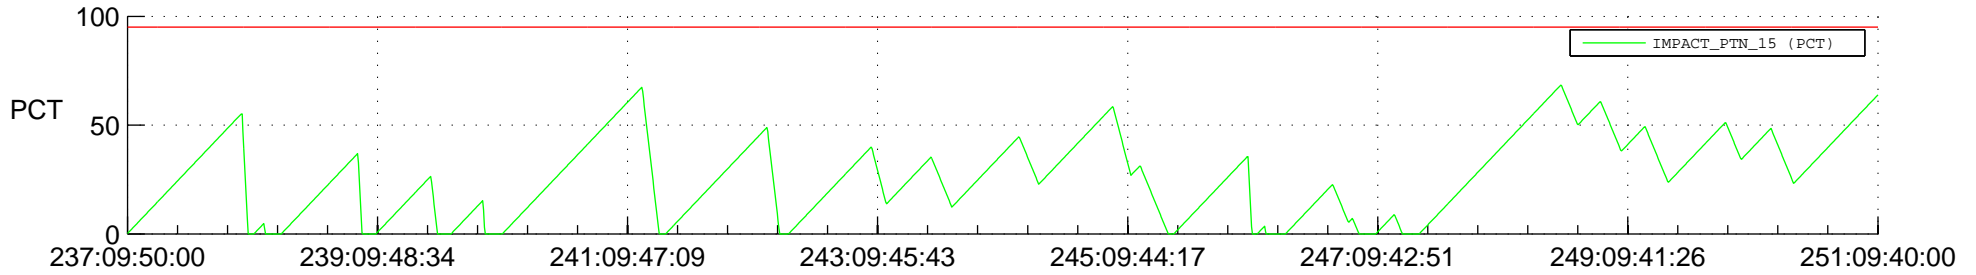

STEREO AHEAD SSR PCT Full Prediction

SWAVES_Percent_Full_Prediction

IMPACT_Percent_Full_Prediction

PLASTIC_Percent_Full_Prediction

Spacecraft_DownLink_Rate

Ground Time (2012:237:09:50:00.000 -2012:251:09:40:00.000)