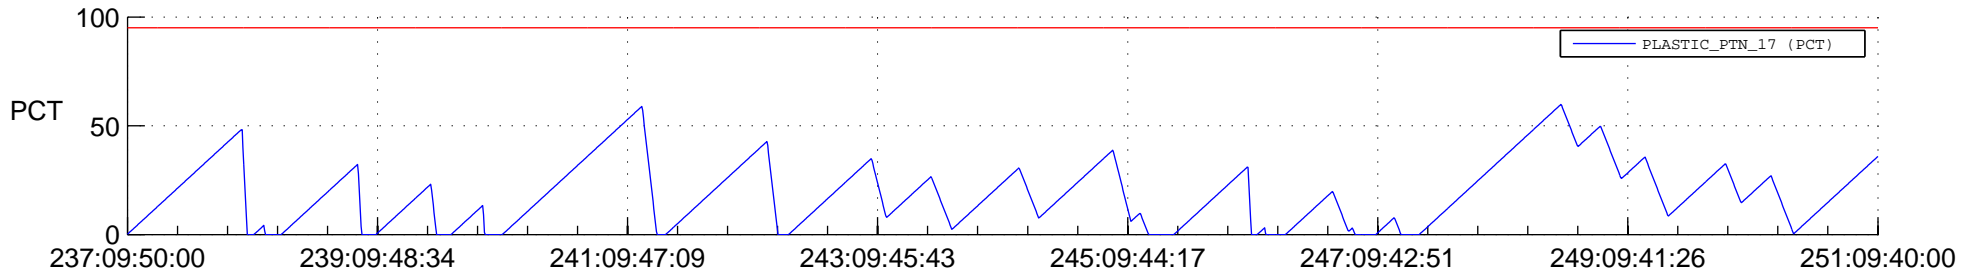

STEREO AHEAD SSR PCT Full Prediction

SWAVES_Percent_Full_Prediction

IMPACT_Percent_Full_Prediction

PLASTIC_Percent_Full_Prediction

Spacecraft_DownLink_Rate

Ground Time (2012:237:09:50:00.000 -2012:251:09:40:00.000)