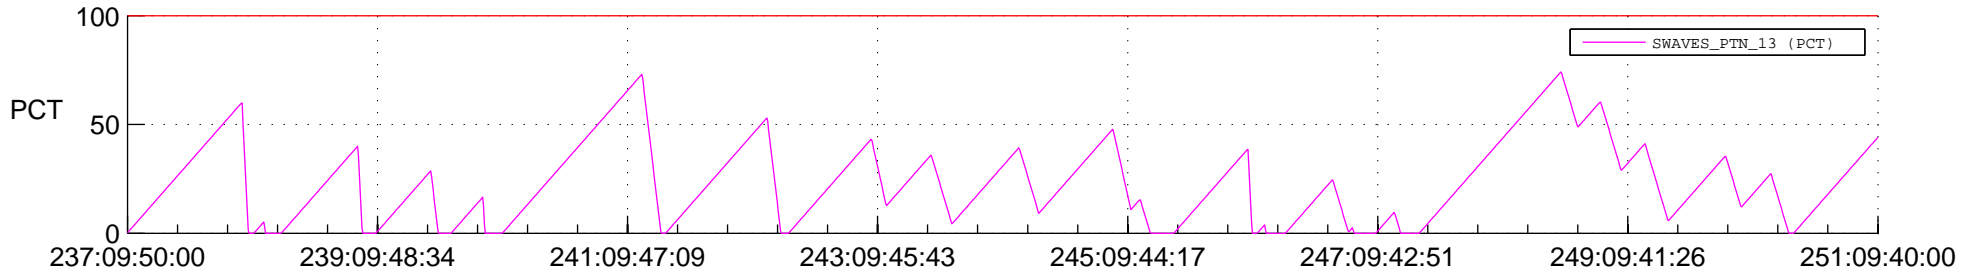

STEREO AHEAD SSR PCT Full Prediction

SWAVES_Percent_Full_Prediction

IMPACT_Percent_Full_Prediction

PLASTIC_Percent_Full_Prediction

Spacecraft_DownLink_Rate

Ground Time (2012:237:09:50:00.000 -2012:251:09:40:00.000)