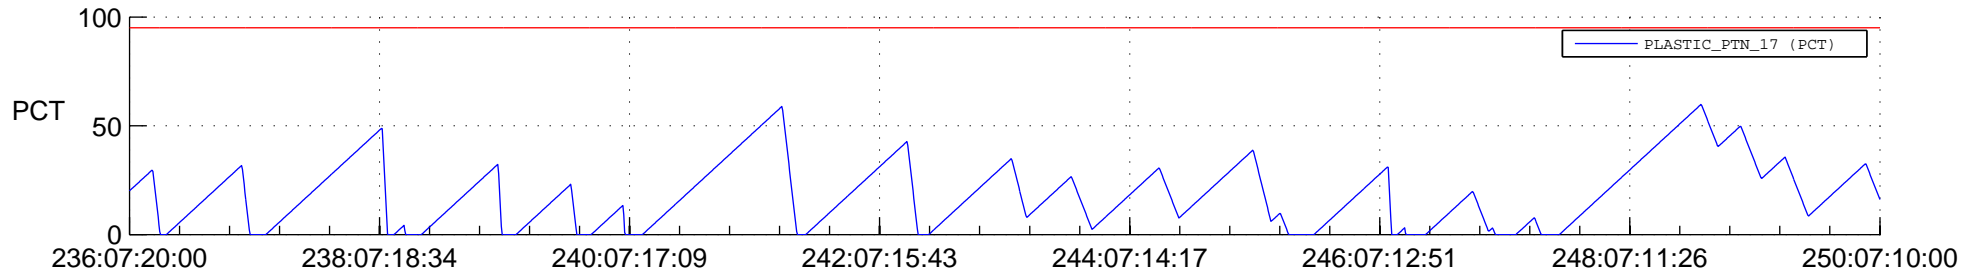

STEREO AHEAD SSR PCT Full Prediction

SWAVES_Percent_Full_Prediction

IMPACT_Percent_Full_Prediction

PLASTIC_Percent_Full_Prediction

Spacecraft_DownLink_Rate

Ground Time (2012:236:07:20:00.000 -2012:250:07:10:00.000)