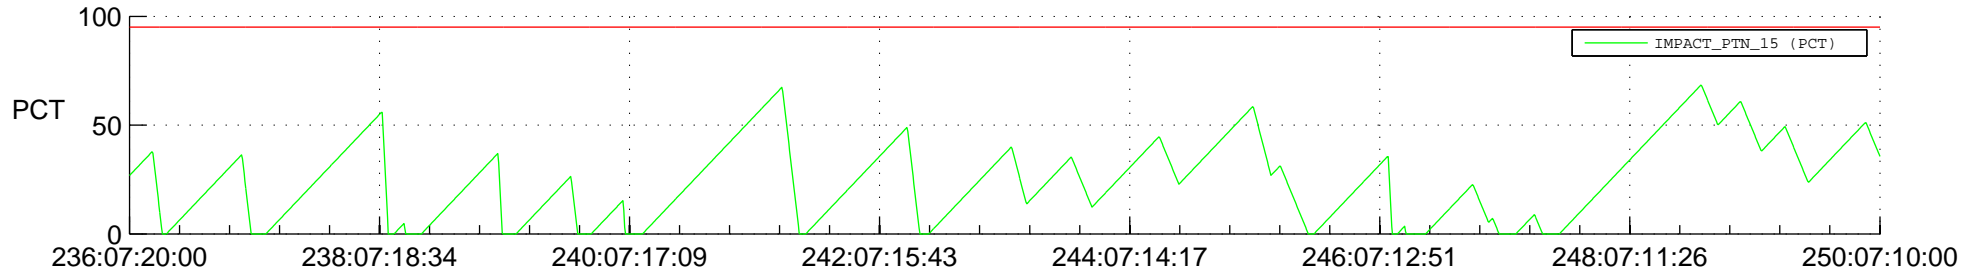

STEREO AHEAD SSR PCT Full Prediction

SWAVES_Percent_Full_Prediction

IMPACT_Percent_Full_Prediction

PLASTIC_Percent_Full_Prediction

Spacecraft_DownLink_Rate

Ground Time (2012:236:07:20:00.000 -2012:250:07:10:00.000)