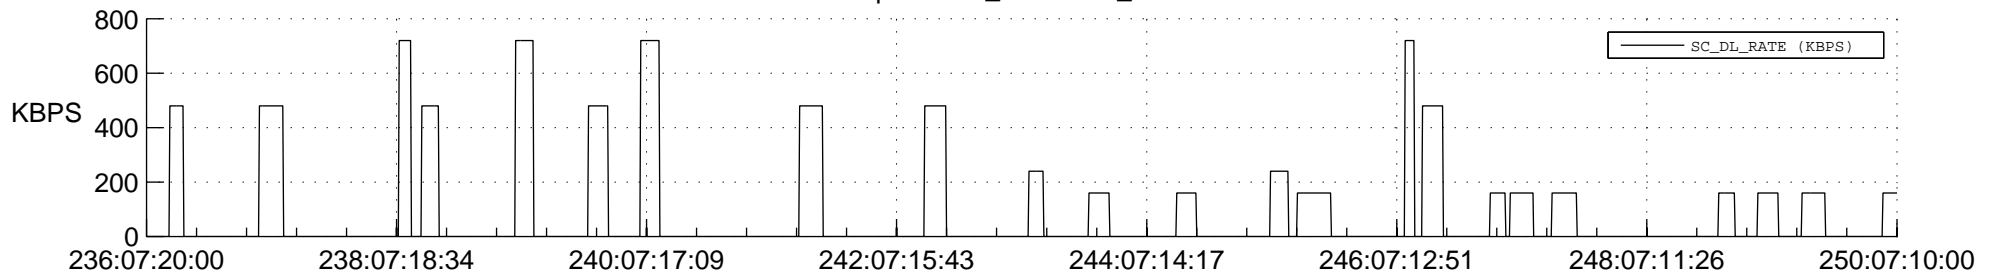

STEREO AHEAD SSR PCT Full Prediction

SWAVES_Percent_Full_Prediction

IMPACT_Percent_Full_Prediction

PLASTIC_Percent_Full_Prediction

Spacecraft_DownLink_Rate

Ground Time (2012:236:07:20:00.000 -2012:250:07:10:00.000)