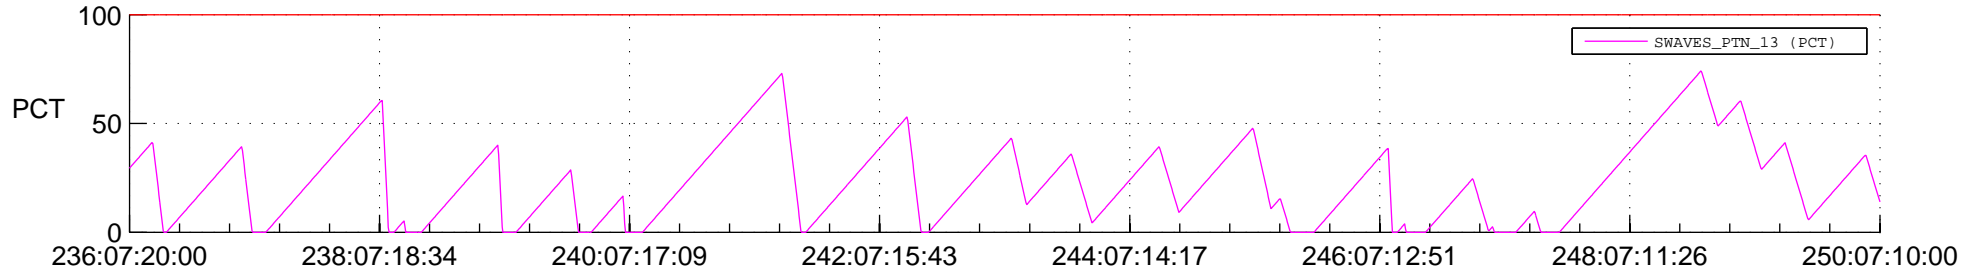

STEREO AHEAD SSR PCT Full Prediction

SWAVES_Percent_Full_Prediction

IMPACT_Percent_Full_Prediction

PLASTIC_Percent_Full_Prediction

Spacecraft_DownLink_Rate

Ground Time (2012:236:07:20:00.000 -2012:250:07:10:00.000)