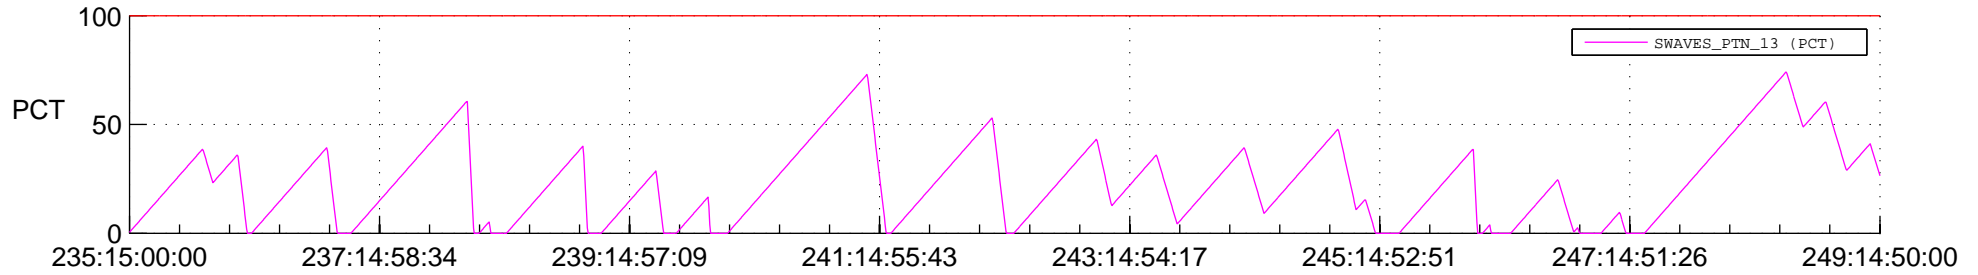

STEREO AHEAD SSR PCT Full Prediction

SWAVES_Percent_Full_Prediction

IMPACT_Percent_Full_Prediction

PLASTIC_Percent_Full_Prediction

Spacecraft_DownLink_Rate