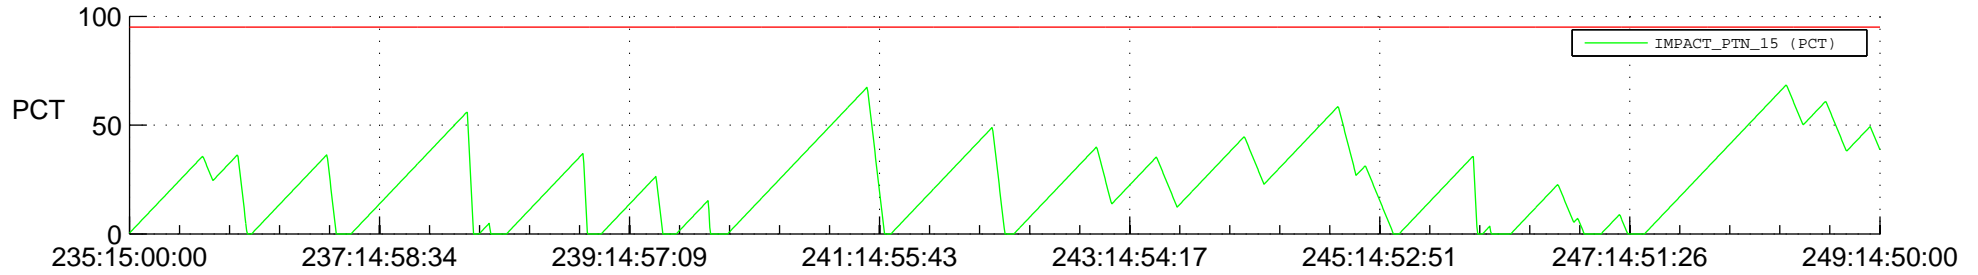

STEREO AHEAD SSR PCT Full Prediction

SWAVES_Percent_Full_Prediction

IMPACT_Percent_Full_Prediction

PLASTIC_Percent_Full_Prediction

Spacecraft_DownLink_Rate