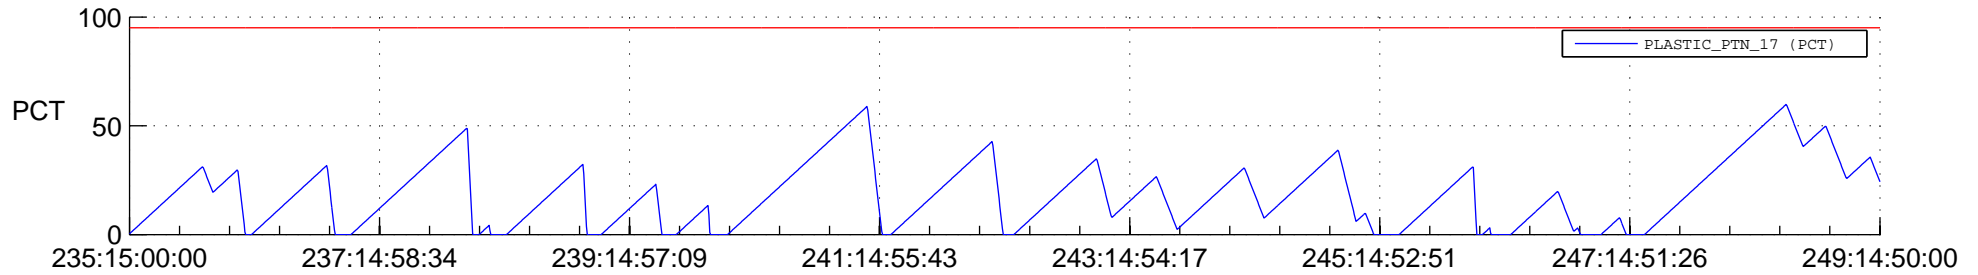

STEREO AHEAD SSR PCT Full Prediction

SWAVES_Percent_Full_Prediction

IMPACT_Percent_Full_Prediction

PLASTIC_Percent_Full_Prediction

Spacecraft_DownLink_Rate