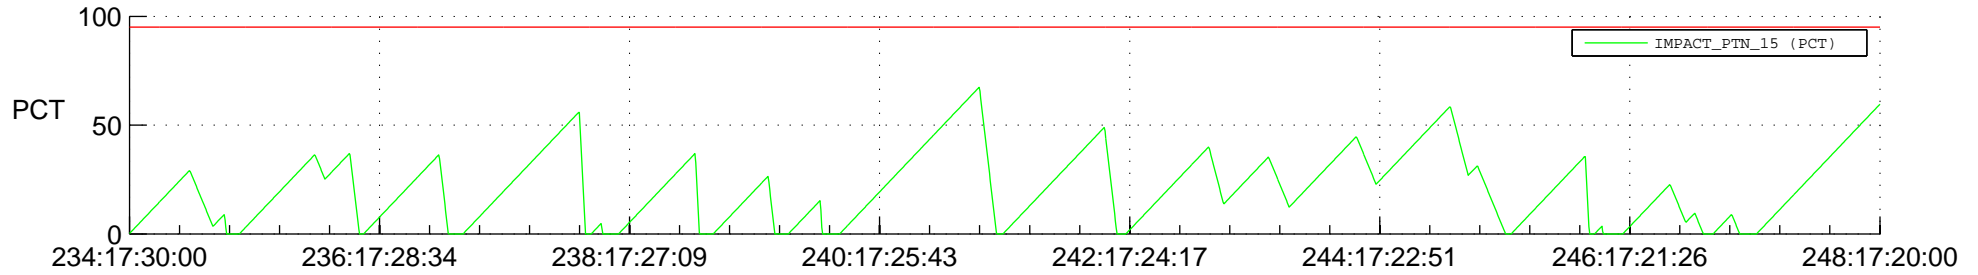

STEREO AHEAD SSR PCT Full Prediction

SWAVES_Percent_Full_Prediction

IMPACT_Percent_Full_Prediction

PLASTIC_Percent_Full_Prediction

Spacecraft_DownLink_Rate