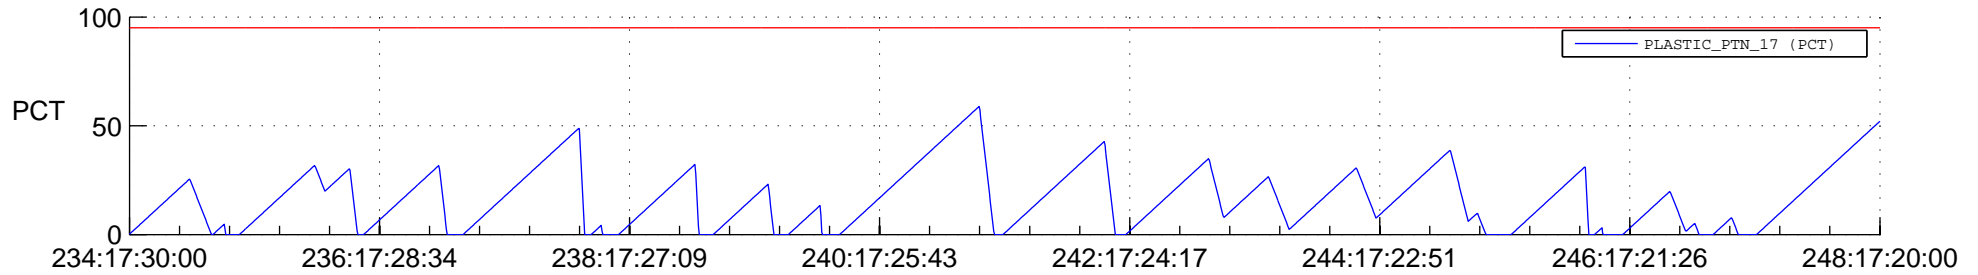

STEREO AHEAD SSR PCT Full Prediction

SWAVES_Percent_Full_Prediction

IMPACT_Percent_Full_Prediction

PLASTIC_Percent_Full_Prediction

Spacecraft_DownLink_Rate