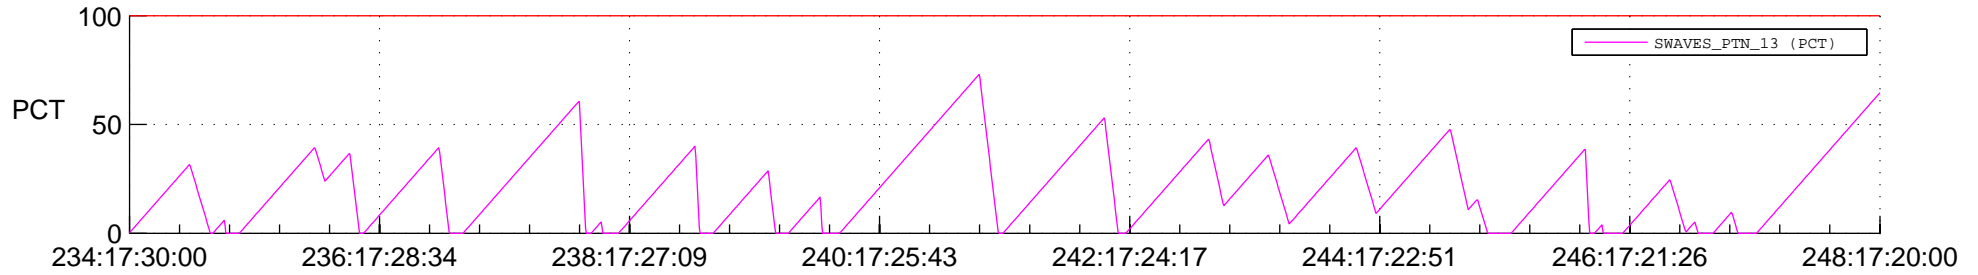

STEREO AHEAD SSR PCT Full Prediction

SWAVES_Percent_Full_Prediction

IMPACT_Percent_Full_Prediction

PLASTIC_Percent_Full_Prediction

Spacecraft_DownLink_Rate