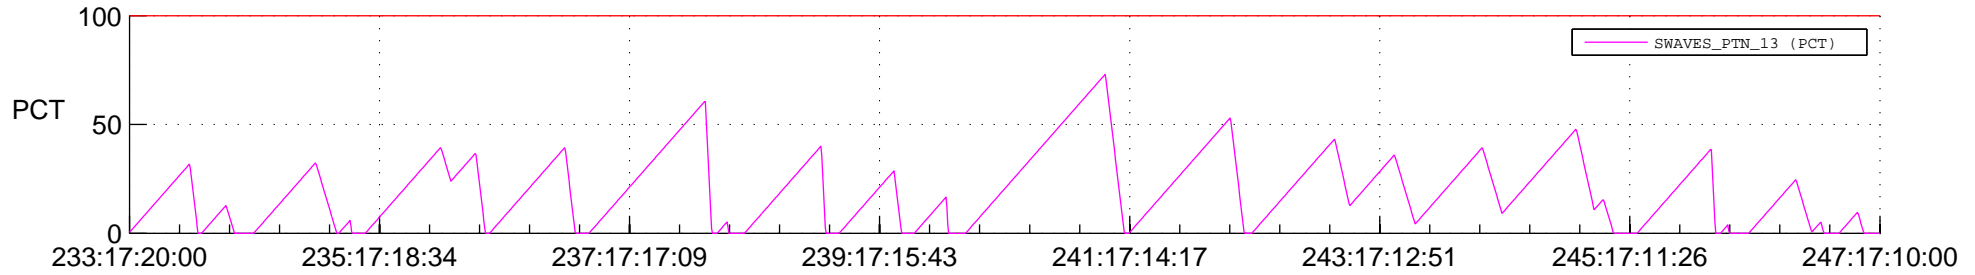

STEREO AHEAD SSR PCT Full Prediction

SWAVES_Percent_Full_Prediction

IMPACT_Percent_Full_Prediction

PLASTIC_Percent_Full_Prediction

Spacecraft_DownLink_Rate