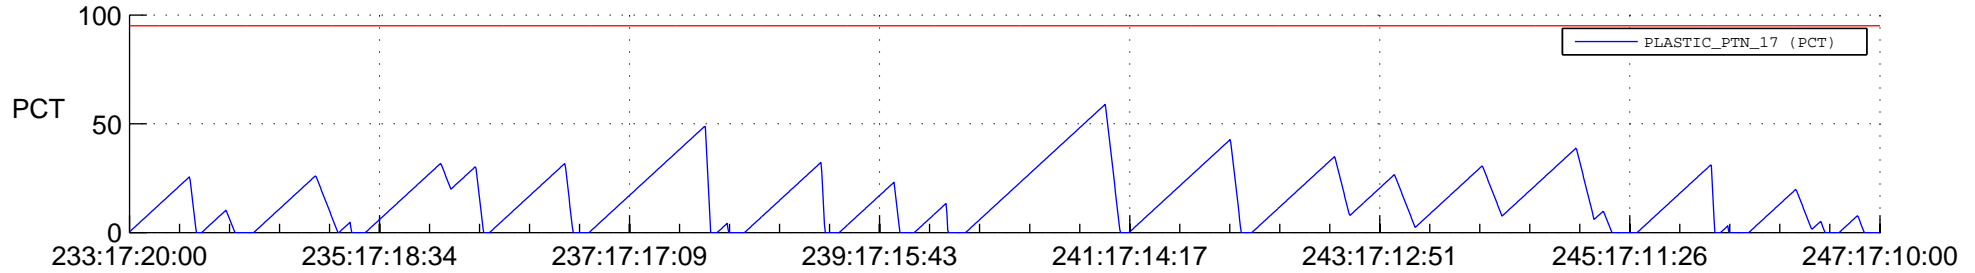

STEREO AHEAD SSR PCT Full Prediction

SWAVES_Percent_Full_Prediction

IMPACT_Percent_Full_Prediction

PLASTIC_Percent_Full_Prediction

Spacecraft_DownLink_Rate