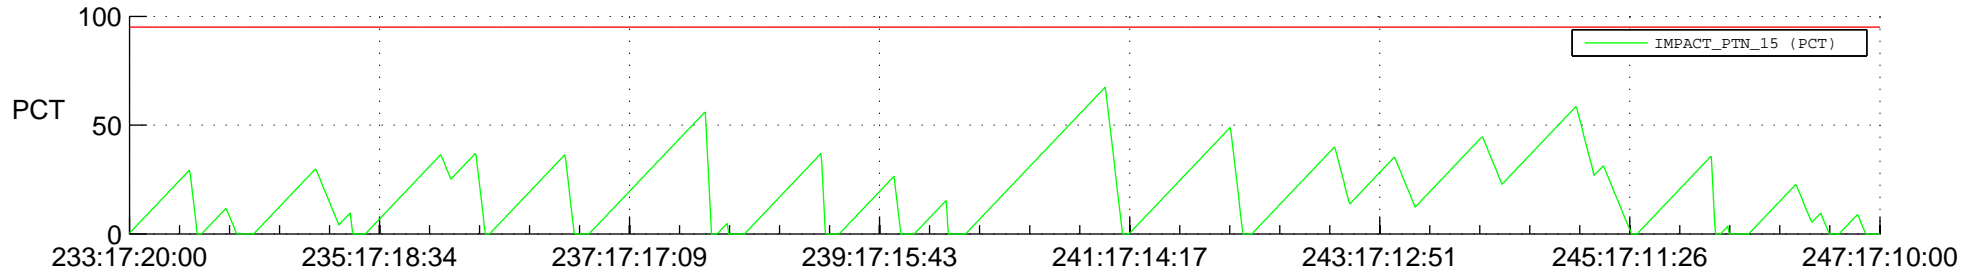

STEREO AHEAD SSR PCT Full Prediction

SWAVES_Percent_Full_Prediction

IMPACT_Percent_Full_Prediction

PLASTIC_Percent_Full_Prediction

Spacecraft_DownLink_Rate