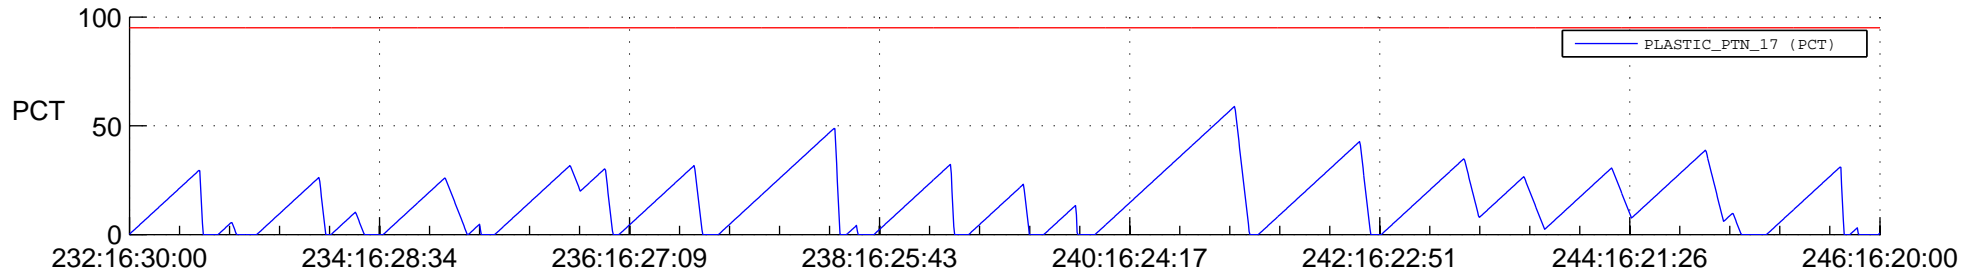

STEREO AHEAD SSR PCT Full Prediction

SWAVES_Percent_Full_Prediction

IMPACT_Percent_Full_Prediction

PLASTIC_Percent_Full_Prediction

Spacecraft_DownLink_Rate

Ground Time (2012:232:16:30:00.000 -2012:246:16:20:00.000)