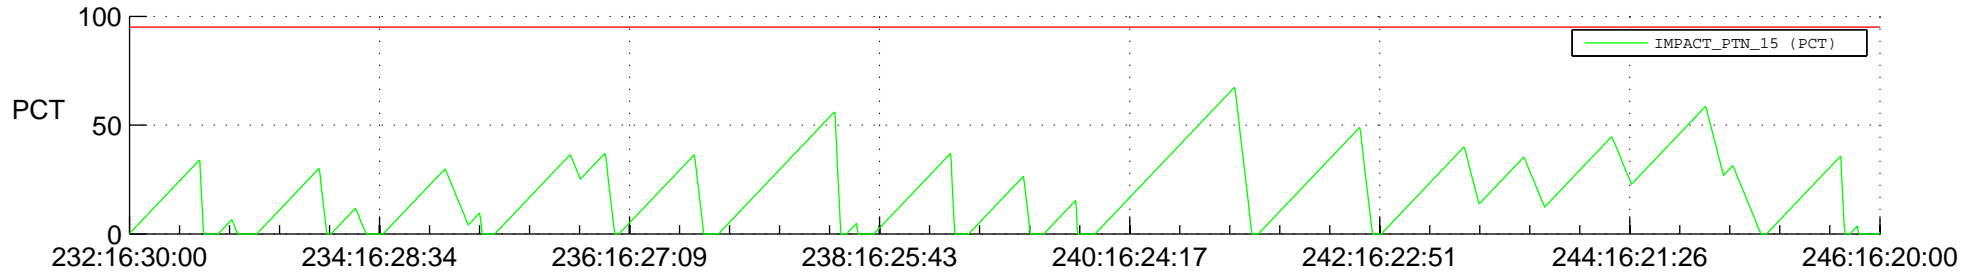

STEREO AHEAD SSR PCT Full Prediction

SWAVES_Percent_Full_Prediction

IMPACT_Percent_Full_Prediction

PLASTIC_Percent_Full_Prediction

Spacecraft_DownLink_Rate

Ground Time (2012:232:16:30:00.000 -2012:246:16:20:00.000)