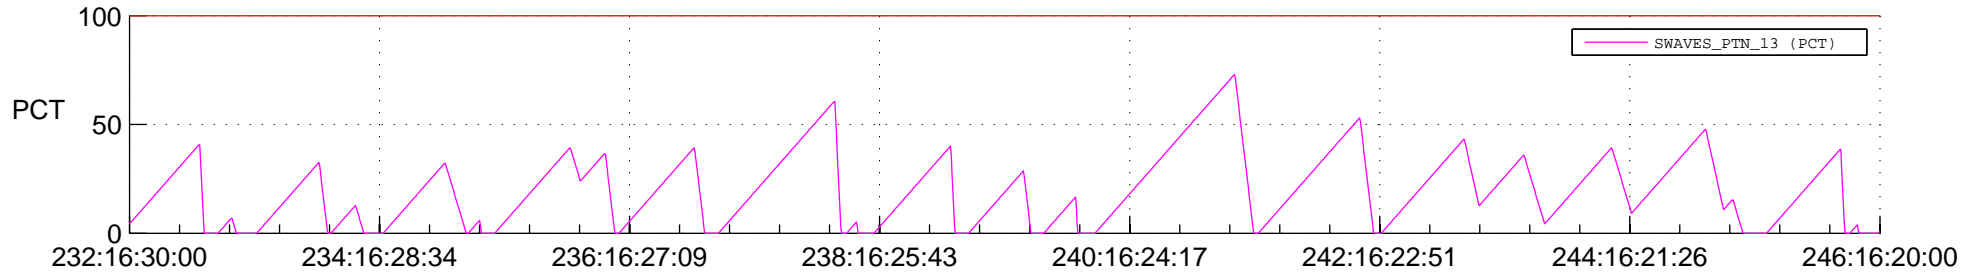

STEREO AHEAD SSR PCT Full Prediction

SWAVES_Percent_Full_Prediction

IMPACT_Percent_Full_Prediction

PLASTIC_Percent_Full_Prediction

Spacecraft_DownLink_Rate

Ground Time (2012:232:16:30:00.000 -2012:246:16:20:00.000)