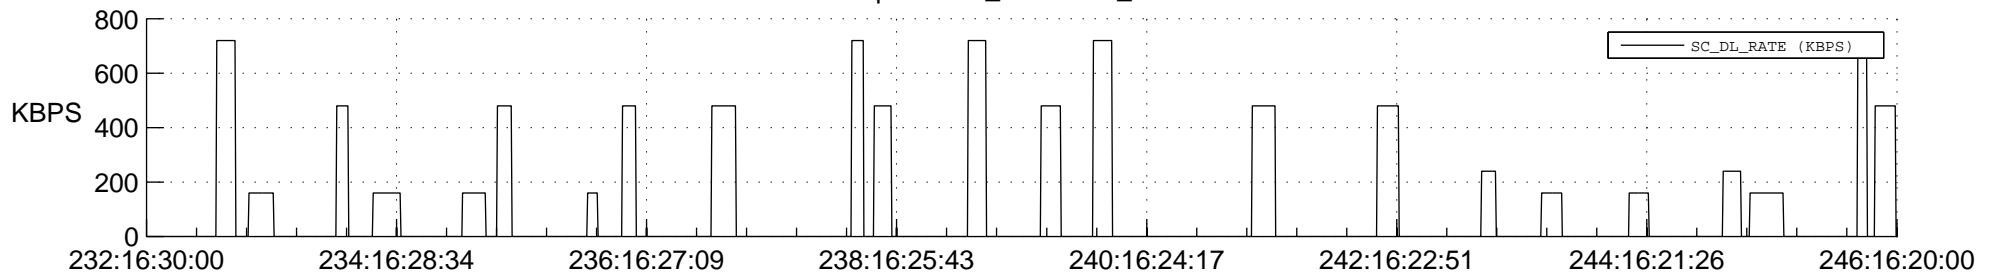

STEREO AHEAD SSR PCT Full Prediction

SWAVES_Percent_Full_Prediction

IMPACT_Percent_Full_Prediction

PLASTIC_Percent_Full_Prediction

Spacecraft_DownLink_Rate

Ground Time (2012:232:16:30:00.000 -2012:246:16:20:00.000)