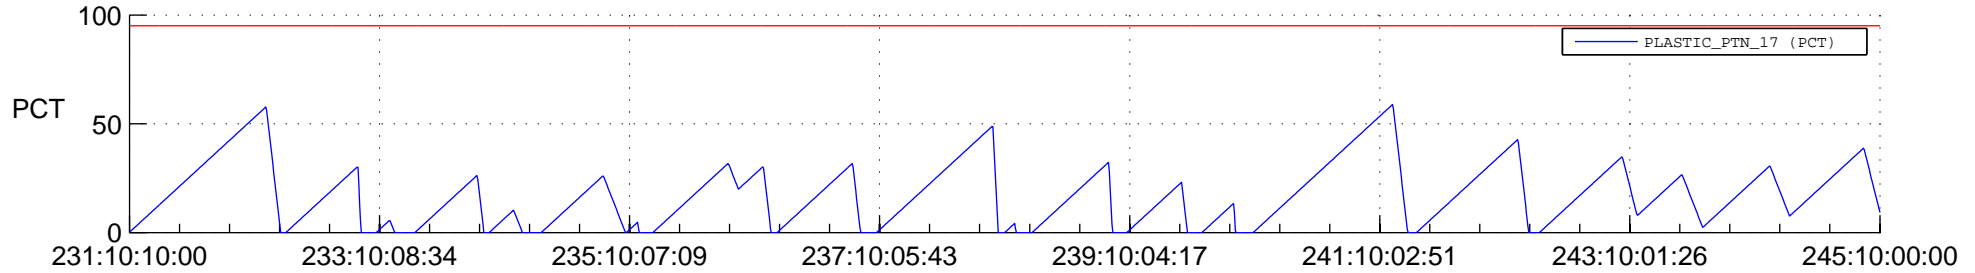

STEREO AHEAD SSR PCT Full Prediction

SWAVES_Percent_Full_Prediction

IMPACT_Percent_Full_Prediction

PLASTIC_Percent_Full_Prediction

Spacecraft_DownLink_Rate

Ground Time (2012:231:10:10:00.000 -2012:245:10:00:00.000)