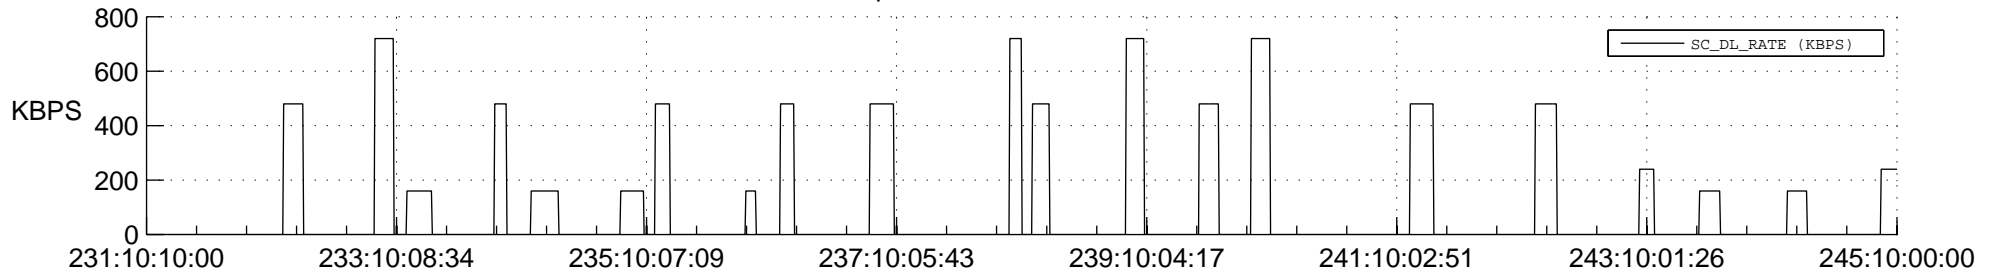

STEREO AHEAD SSR PCT Full Prediction

SWAVES_Percent_Full_Prediction

IMPACT_Percent_Full_Prediction

PLASTIC_Percent_Full_Prediction

Spacecraft_DownLink_Rate

Ground Time (2012:231:10:10:00.000 -2012:245:10:00:00.000)