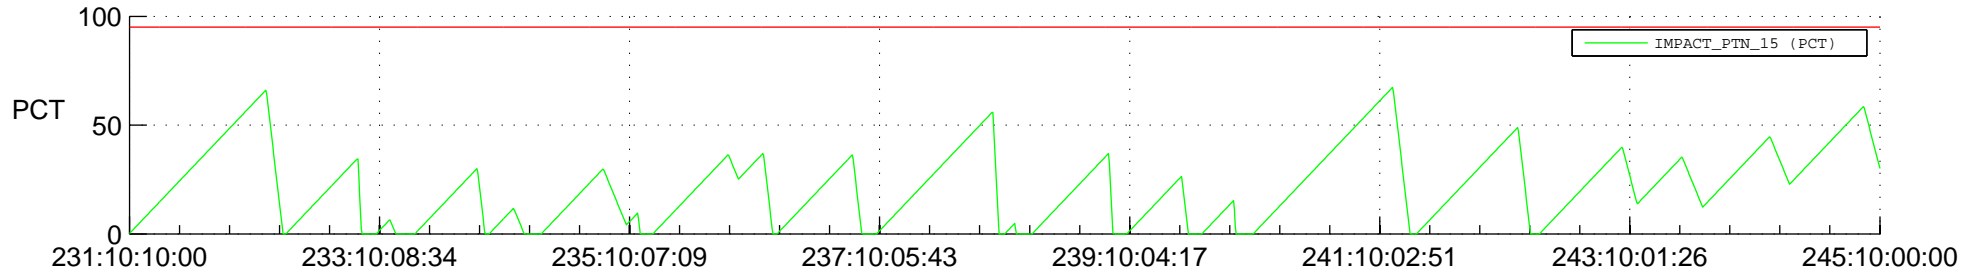

STEREO AHEAD SSR PCT Full Prediction

SWAVES_Percent_Full_Prediction

IMPACT_Percent_Full_Prediction

PLASTIC_Percent_Full_Prediction

Spacecraft_DownLink_Rate

Ground Time (2012:231:10:10:00.000 -2012:245:10:00:00.000)