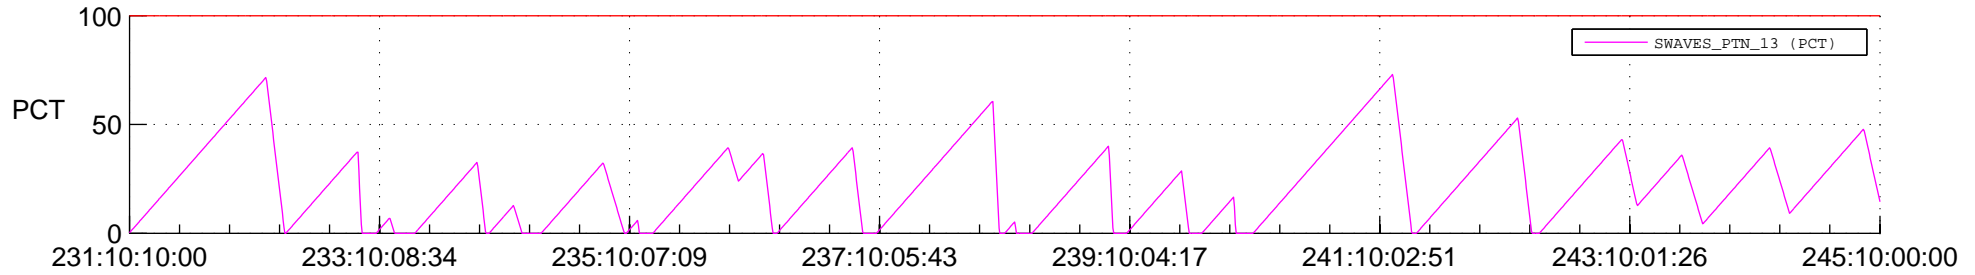

STEREO AHEAD SSR PCT Full Prediction

SWAVES_Percent_Full_Prediction

IMPACT_Percent_Full_Prediction

PLASTIC_Percent_Full_Prediction

Spacecraft_DownLink_Rate

Ground Time (2012:231:10:10:00.000 -2012:245:10:00:00.000)