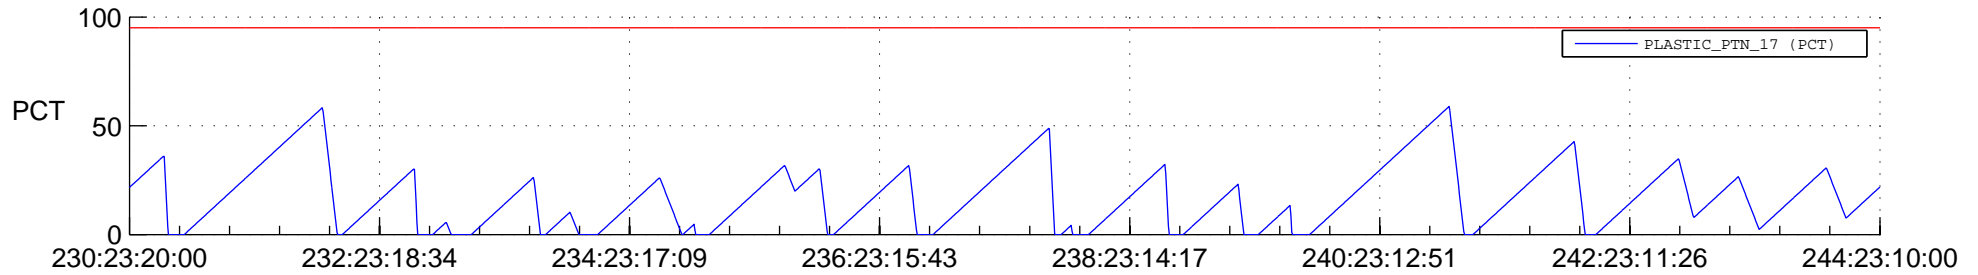

# STEREO AHEAD SSR PCT Full Prediction

## SWAVES\_Percent\_Full\_Prediction

## Spacecraft\_DownLink\_Rate

Ground Time (2012:230:23:20:00.000 -2012:244:23:10:00.000)