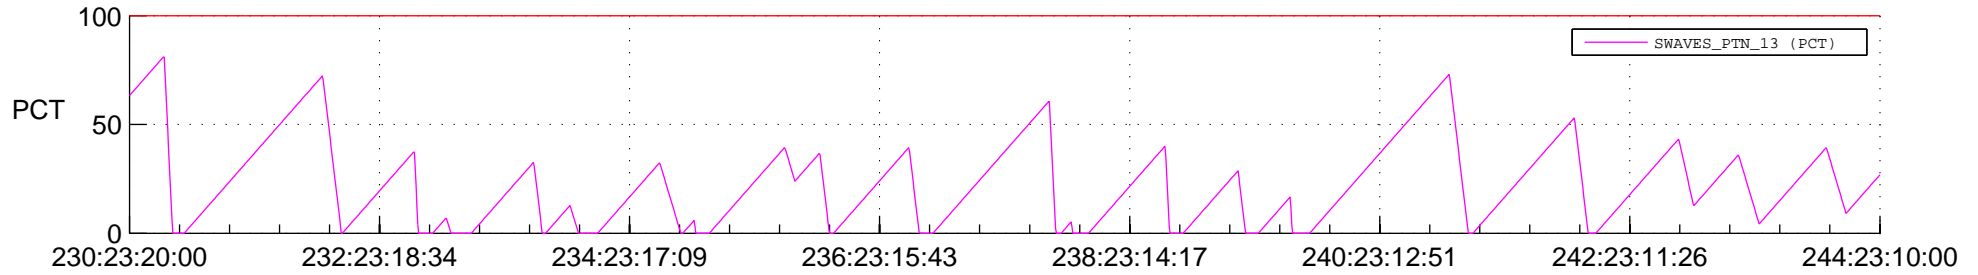

## SWAVES\_Percent\_Full\_Prediction

## Spacecraft\_DownLink\_Rate

Ground Time (2012:230:23:20:00.000 -2012:244:23:10:00.000)