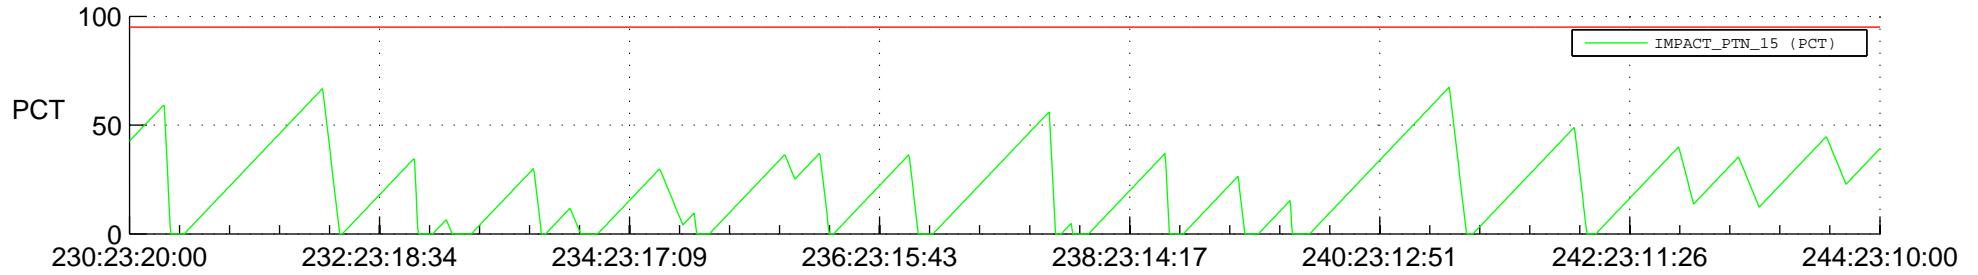

IMPACT_Percent_Full_Prediction