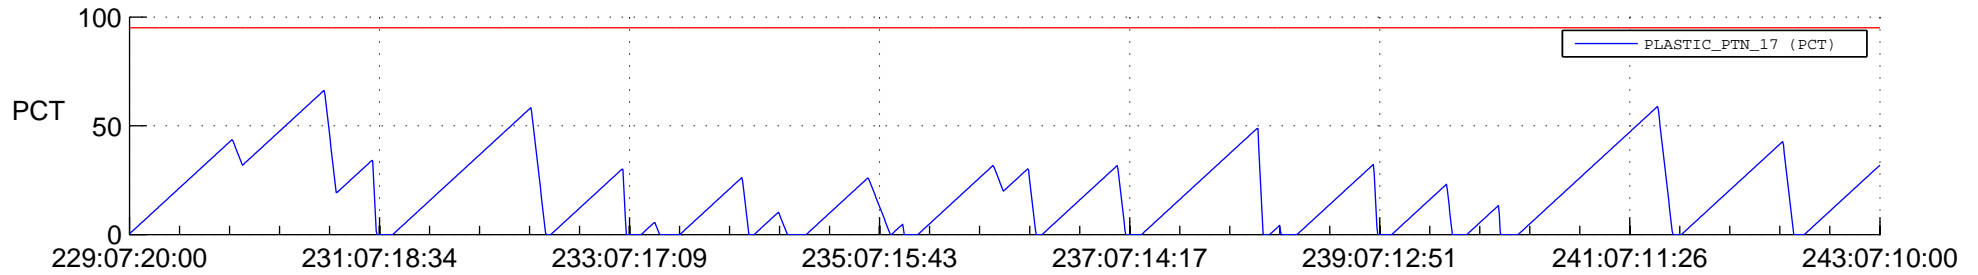

STEREO AHEAD SSR PCT Full Prediction

SWAVES_Percent_Full_Prediction

IMPACT_Percent_Full_Prediction

PLASTIC_Percent_Full_Prediction

Spacecraft_DownLink_Rate

Ground Time (2012:229:07:20:00.000 -2012:243:07:10:00.000)