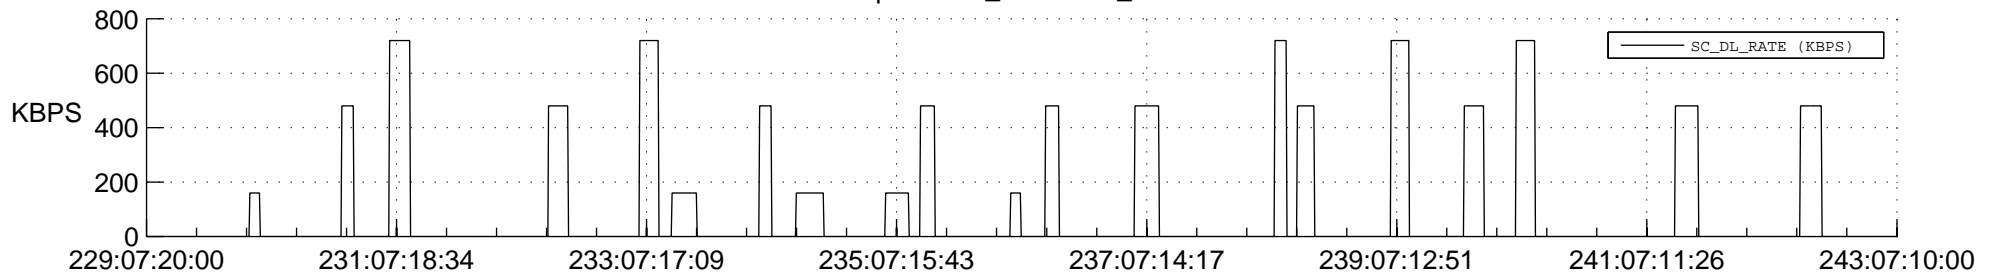

STEREO AHEAD SSR PCT Full Prediction

SWAVES_Percent_Full_Prediction

IMPACT_Percent_Full_Prediction

PLASTIC_Percent_Full_Prediction

Spacecraft_DownLink_Rate

Ground Time (2012:229:07:20:00.000 -2012:243:07:10:00.000)