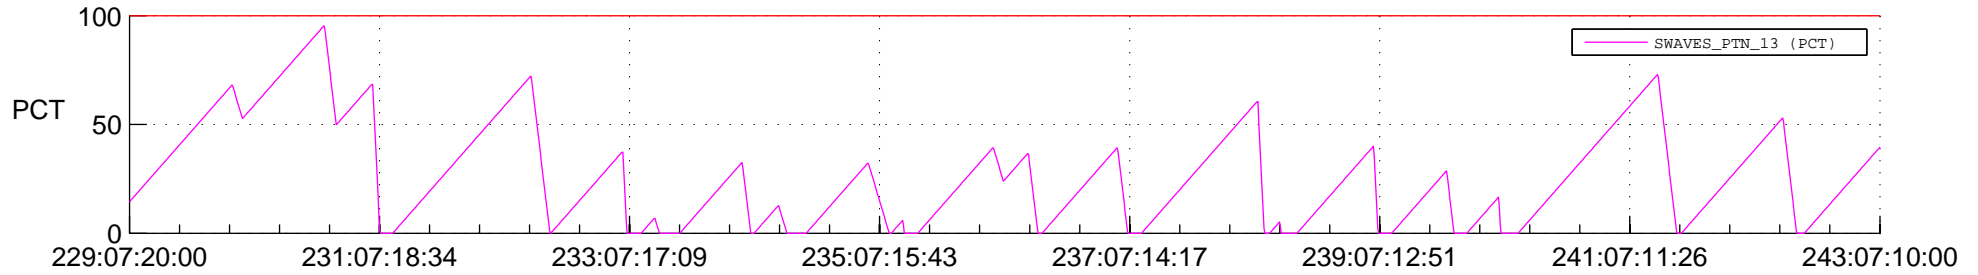

STEREO AHEAD SSR PCT Full Prediction

SWAVES_Percent_Full_Prediction

IMPACT_Percent_Full_Prediction

PLASTIC_Percent_Full_Prediction

Spacecraft_DownLink_Rate

Ground Time (2012:229:07:20:00.000 -2012:243:07:10:00.000)