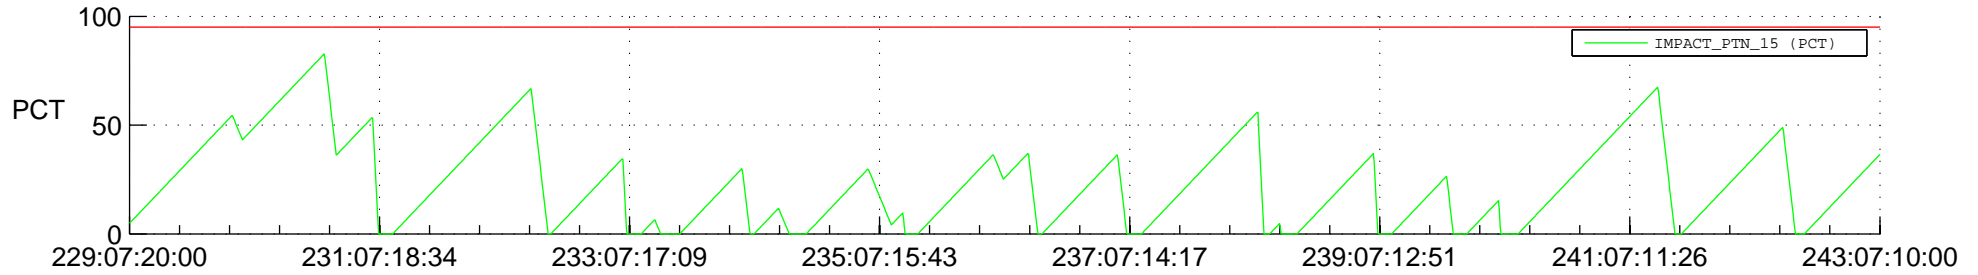

STEREO AHEAD SSR PCT Full Prediction

SWAVES_Percent_Full_Prediction

IMPACT_Percent_Full_Prediction

PLASTIC_Percent_Full_Prediction

Spacecraft_DownLink_Rate

Ground Time (2012:229:07:20:00.000 -2012:243:07:10:00.000)