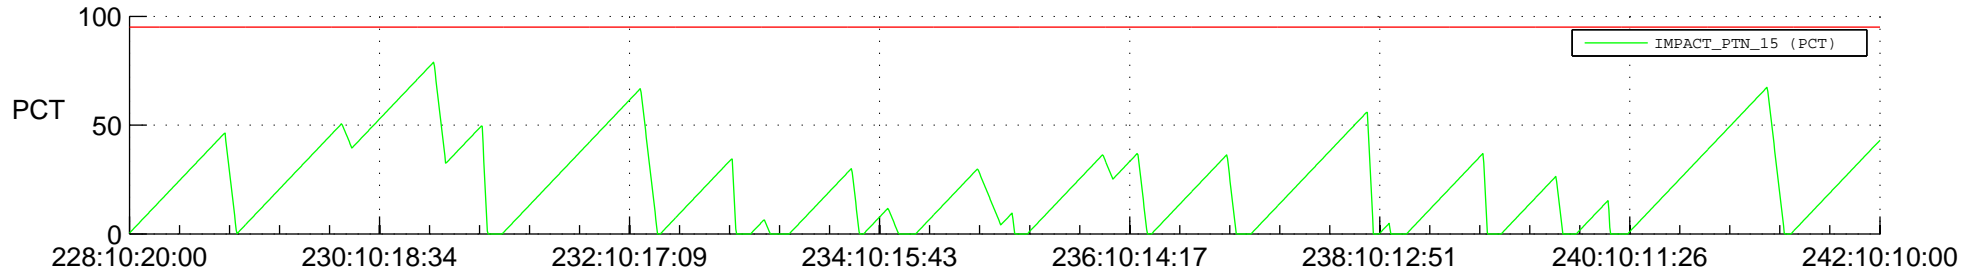

IMPACT_Percent_Full_Prediction