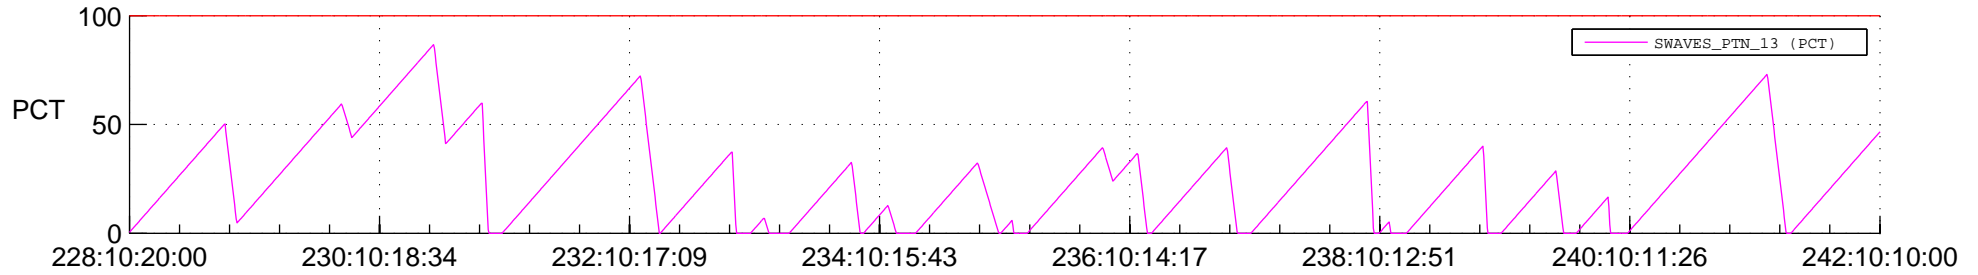

## SWAVES\_Percent\_Full\_Prediction

## Spacecraft\_DownLink\_Rate

Ground Time (2012:228:10:20:00.000 -2012:242:10:10:00.000)