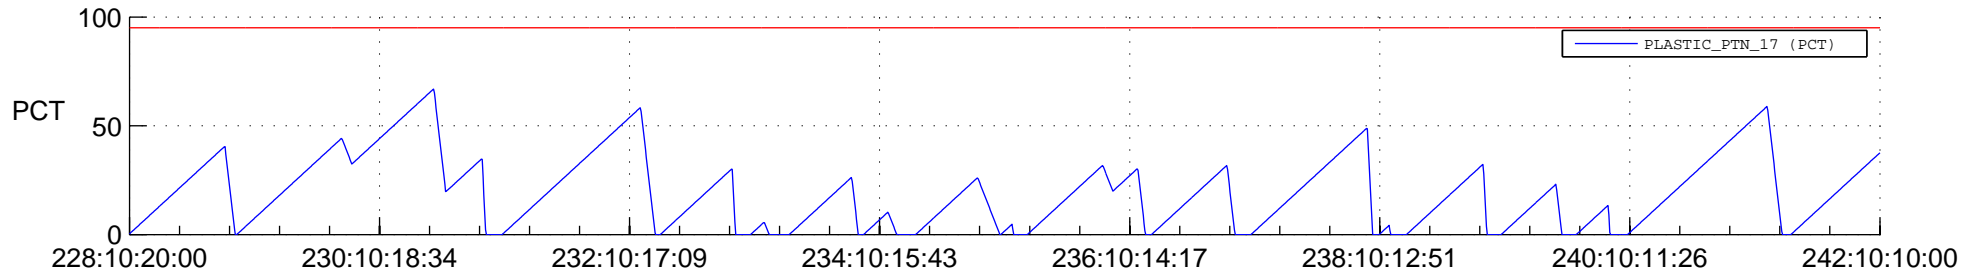

# STEREO AHEAD SSR PCT Full Prediction

## SWAVES\_Percent\_Full\_Prediction

## Spacecraft\_DownLink\_Rate

Ground Time (2012:228:10:20:00.000 -2012:242:10:10:00.000)