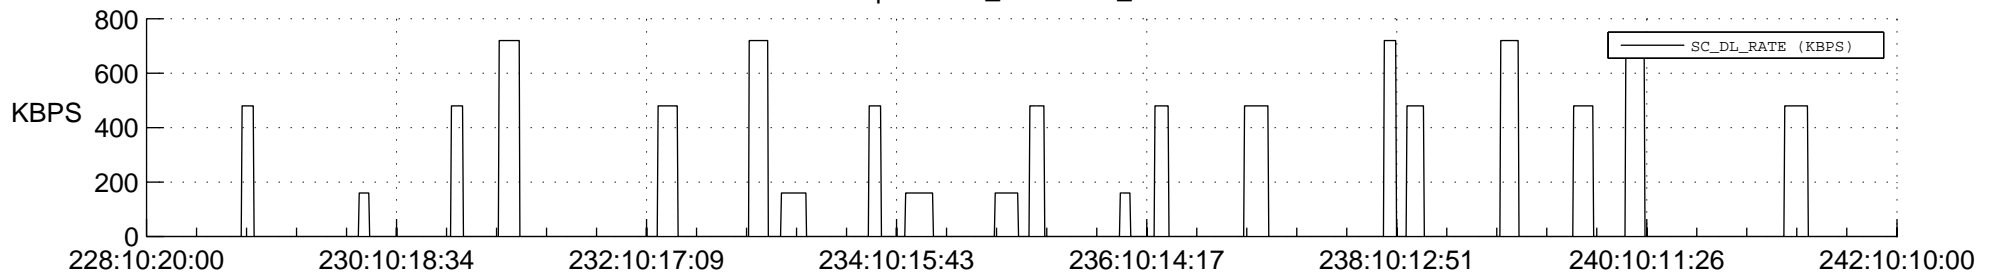

## Spacecraft\_DownLink\_Rate

Ground Time (2012:228:10:20:00.000 -2012:242:10:10:00.000)