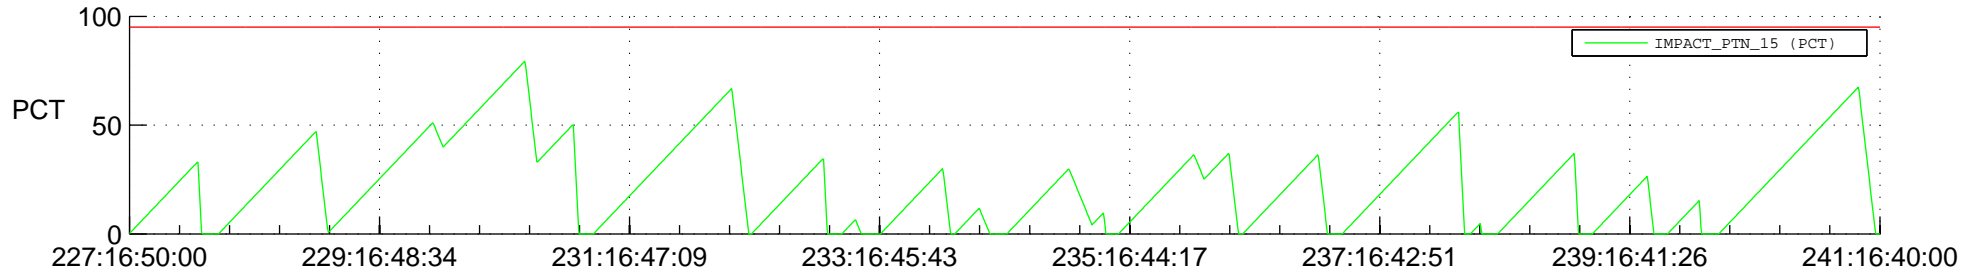

STEREO AHEAD SSR PCT Full Prediction

SWAVES_Percent_Full_Prediction

IMPACT_Percent_Full_Prediction

PLASTIC_Percent_Full_Prediction

Spacecraft_DownLink_Rate