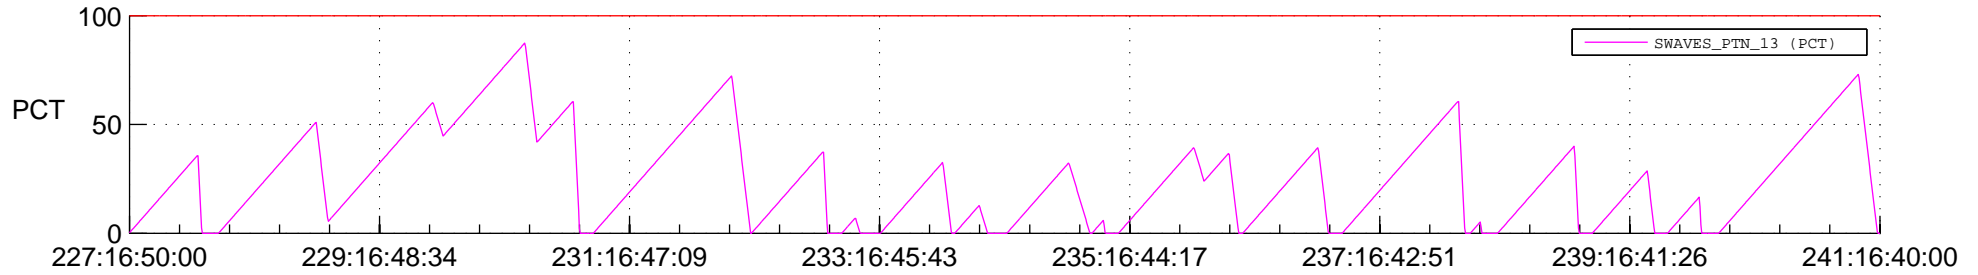

STEREO AHEAD SSR PCT Full Prediction

SWAVES_Percent_Full_Prediction

IMPACT_Percent_Full_Prediction

PLASTIC_Percent_Full_Prediction

Spacecraft_DownLink_Rate