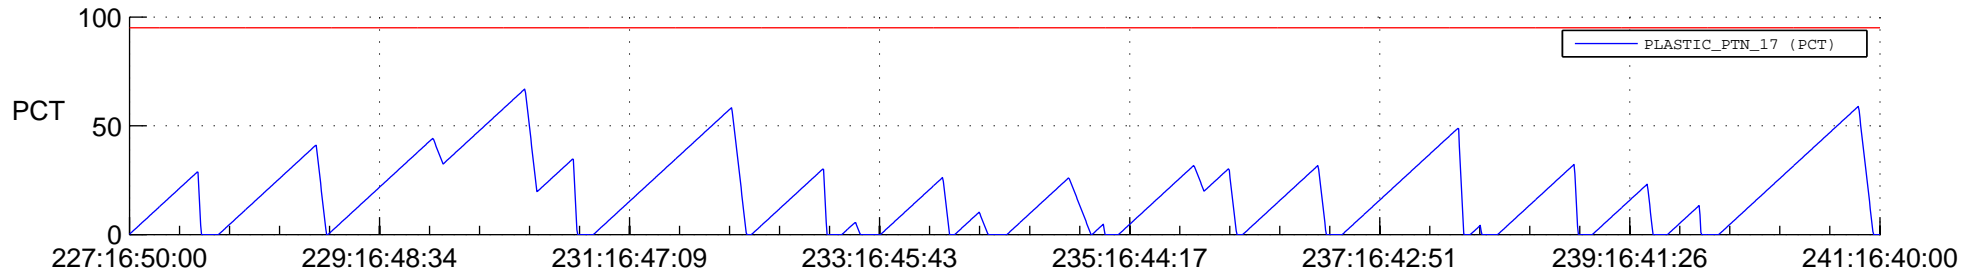

STEREO AHEAD SSR PCT Full Prediction

SWAVES_Percent_Full_Prediction

IMPACT_Percent_Full_Prediction

PLASTIC_Percent_Full_Prediction

Spacecraft_DownLink_Rate