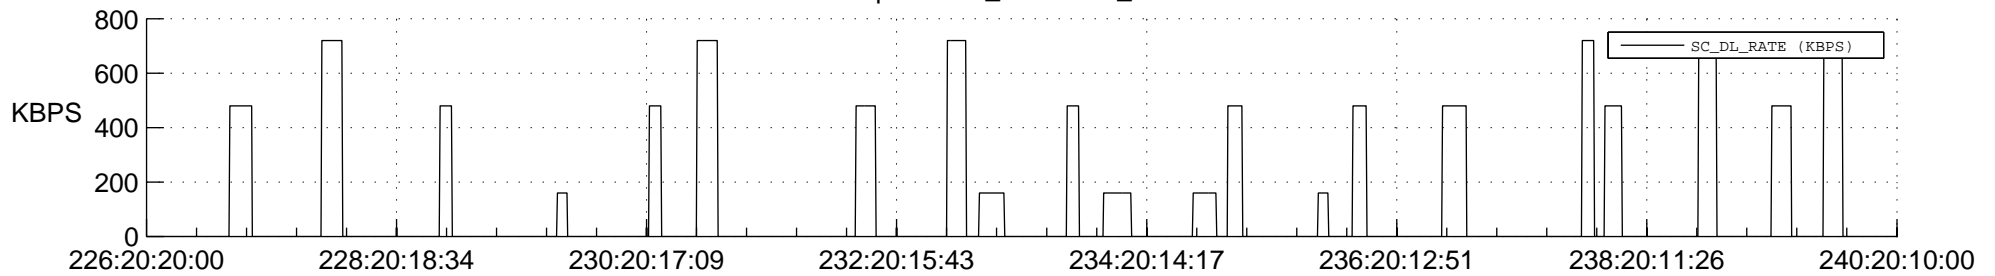

STEREO AHEAD SSR PCT Full Prediction

SWAVES_Percent_Full_Prediction

IMPACT_Percent_Full_Prediction

PLASTIC_Percent_Full_Prediction

Spacecraft_DownLink_Rate

Ground Time (2012:226:20:20:00.000 -2012:240:20:10:00.000)