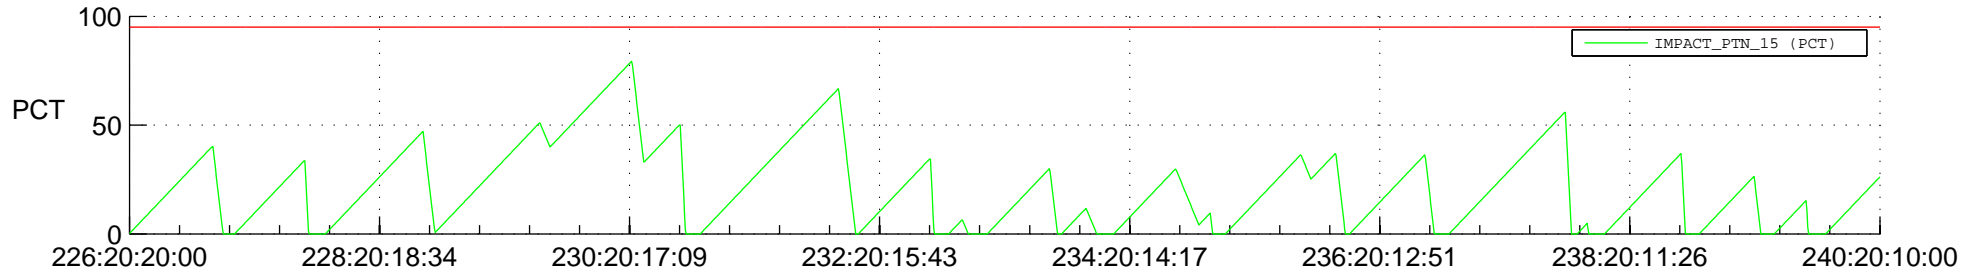

STEREO AHEAD SSR PCT Full Prediction

SWAVES_Percent_Full_Prediction

IMPACT_Percent_Full_Prediction

PLASTIC_Percent_Full_Prediction

Spacecraft_DownLink_Rate

Ground Time (2012:226:20:20:00.000 -2012:240:20:10:00.000)