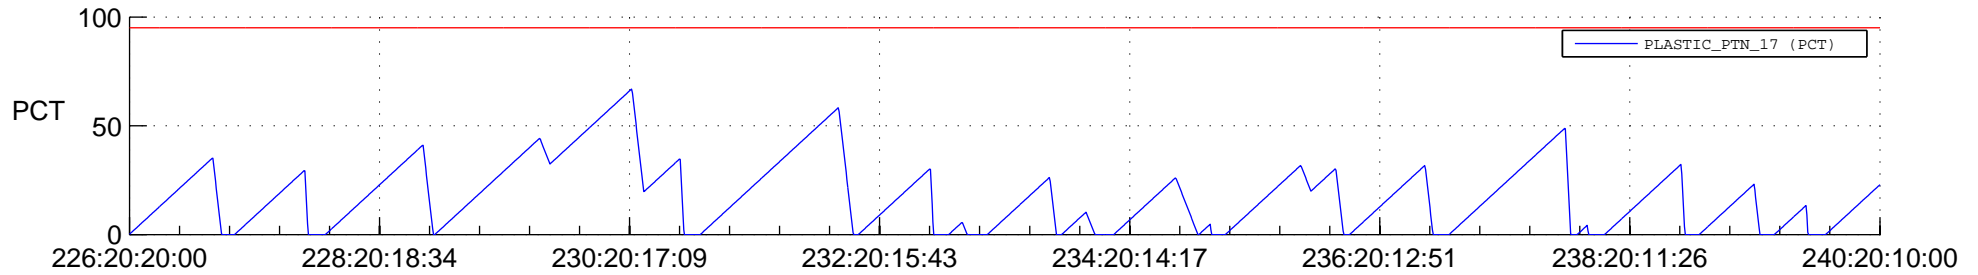

STEREO AHEAD SSR PCT Full Prediction

SWAVES_Percent_Full_Prediction

IMPACT_Percent_Full_Prediction

PLASTIC_Percent_Full_Prediction

Spacecraft_DownLink_Rate

Ground Time (2012:226:20:20:00.000 -2012:240:20:10:00.000)