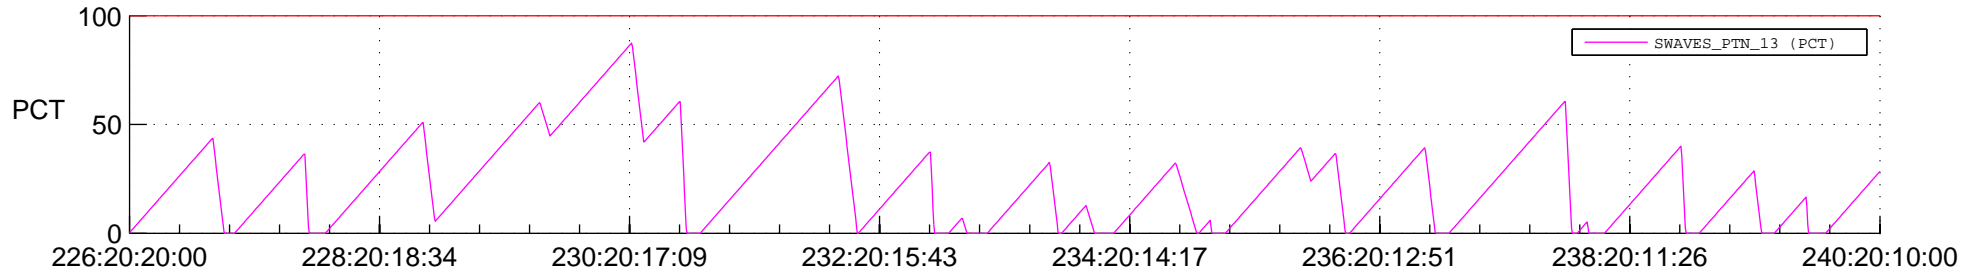

STEREO AHEAD SSR PCT Full Prediction

SWAVES_Percent_Full_Prediction

IMPACT_Percent_Full_Prediction

PLASTIC_Percent_Full_Prediction

Spacecraft_DownLink_Rate

Ground Time (2012:226:20:20:00.000 -2012:240:20:10:00.000)