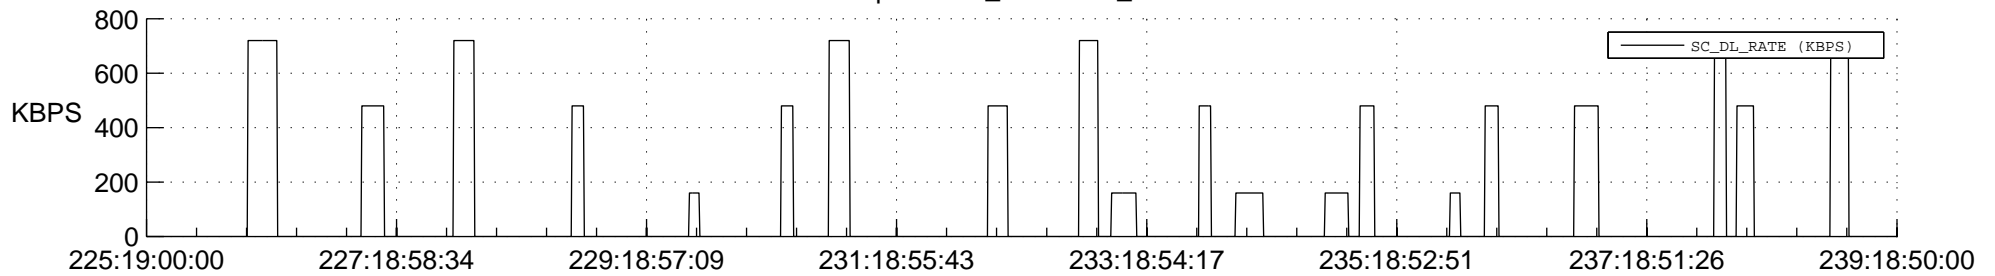

STEREO AHEAD SSR PCT Full Prediction

SWAVES_Percent_Full_Prediction

IMPACT_Percent_Full_Prediction

PLASTIC_Percent_Full_Prediction

Spacecraft_DownLink_Rate

Ground Time (2012:225:19:00:00.000 -2012:239:18:50:00.000)