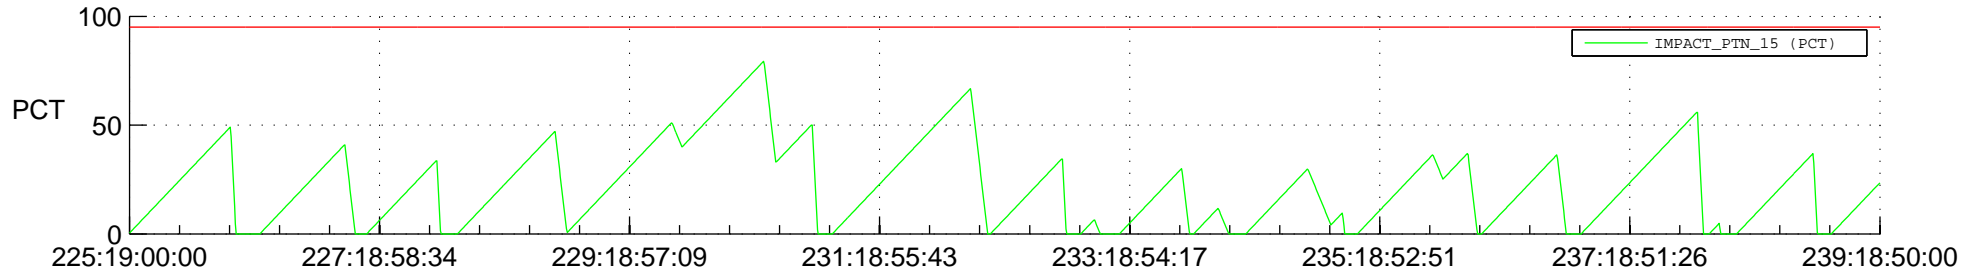

STEREO AHEAD SSR PCT Full Prediction

SWAVES_Percent_Full_Prediction

IMPACT_Percent_Full_Prediction

PLASTIC_Percent_Full_Prediction

Spacecraft_DownLink_Rate

Ground Time (2012:225:19:00:00.000 -2012:239:18:50:00.000)