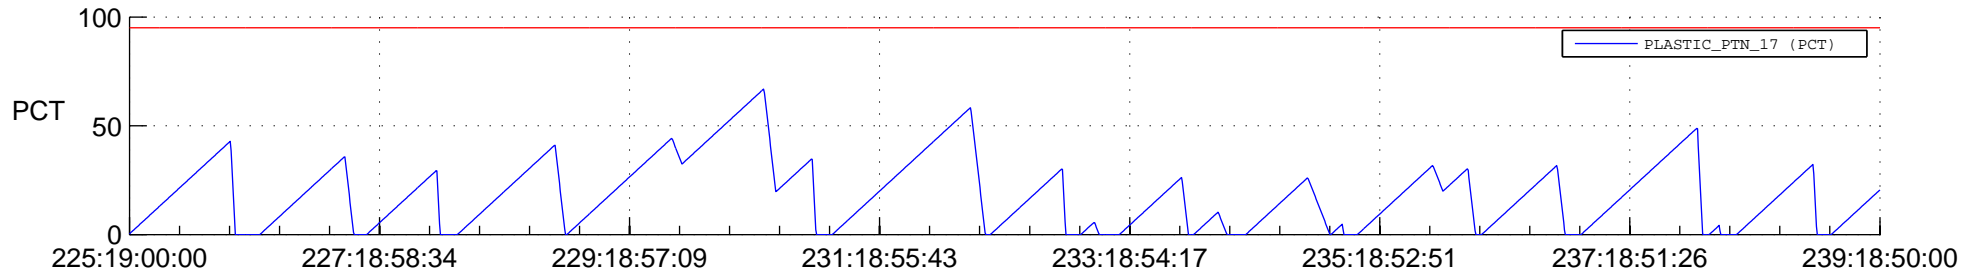

STEREO AHEAD SSR PCT Full Prediction

SWAVES_Percent_Full_Prediction

IMPACT_Percent_Full_Prediction

PLASTIC_Percent_Full_Prediction

Spacecraft_DownLink_Rate

Ground Time (2012:225:19:00:00.000 -2012:239:18:50:00.000)