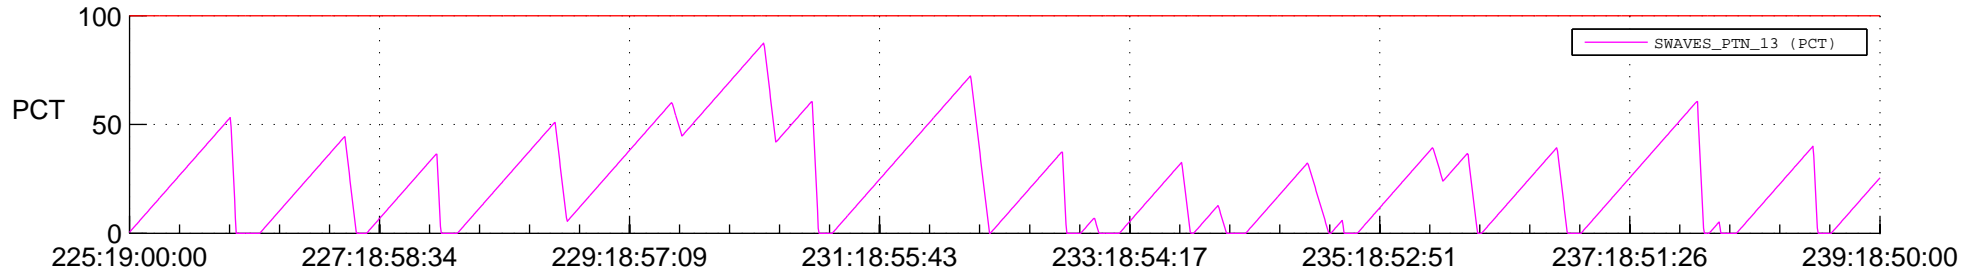

STEREO AHEAD SSR PCT Full Prediction

SWAVES_Percent_Full_Prediction

IMPACT_Percent_Full_Prediction

PLASTIC_Percent_Full_Prediction

Spacecraft_DownLink_Rate

Ground Time (2012:225:19:00:00.000 -2012:239:18:50:00.000)