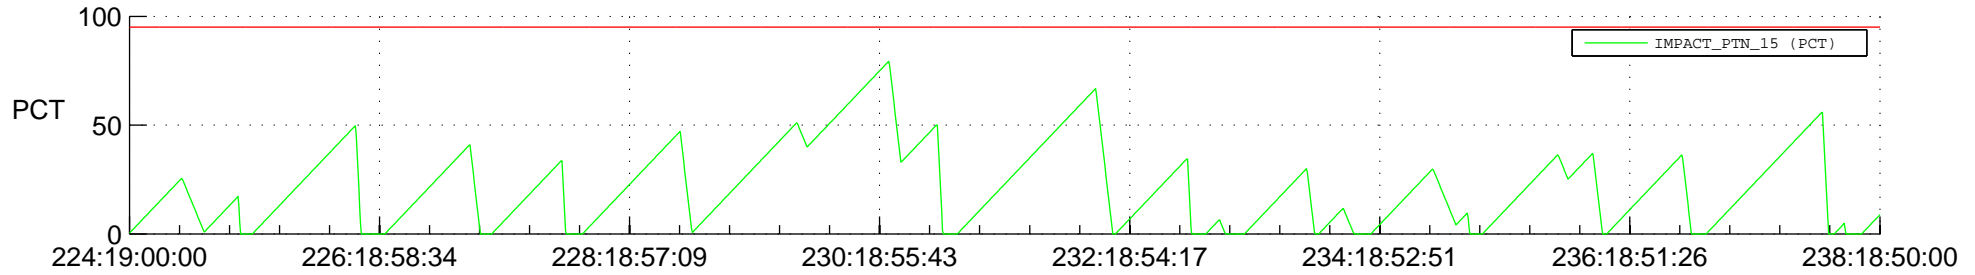

STEREO AHEAD SSR PCT Full Prediction

SWAVES_Percent_Full_Prediction

IMPACT_Percent_Full_Prediction

PLASTIC_Percent_Full_Prediction

Spacecraft_DownLink_Rate