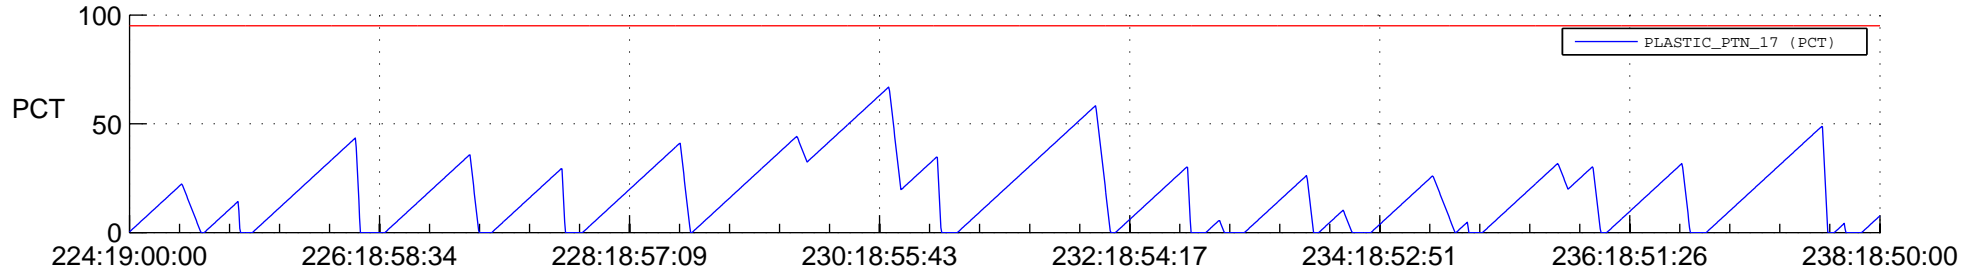

STEREO AHEAD SSR PCT Full Prediction

SWAVES_Percent_Full_Prediction

IMPACT_Percent_Full_Prediction

PLASTIC_Percent_Full_Prediction

Spacecraft_DownLink_Rate