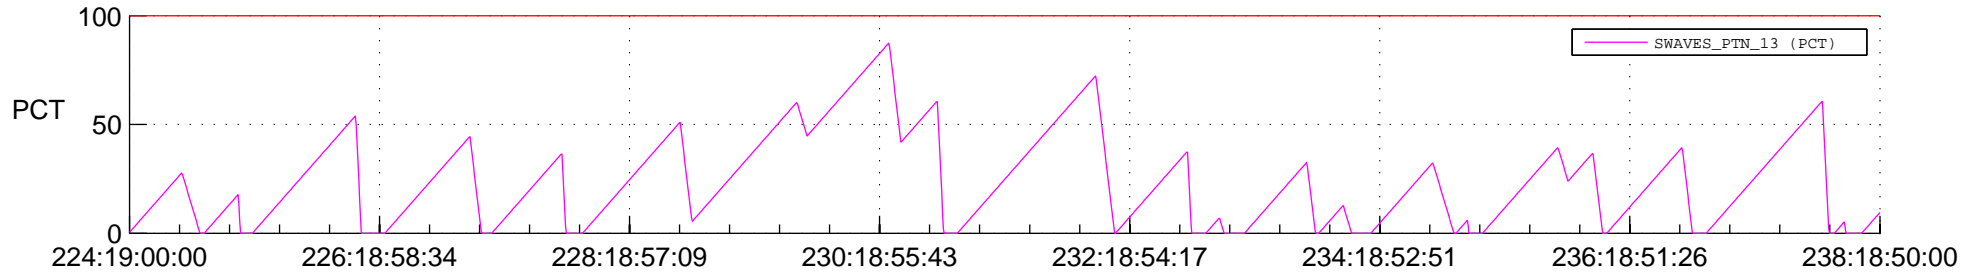

STEREO AHEAD SSR PCT Full Prediction

SWAVES_Percent_Full_Prediction

IMPACT_Percent_Full_Prediction

PLASTIC_Percent_Full_Prediction

Spacecraft_DownLink_Rate