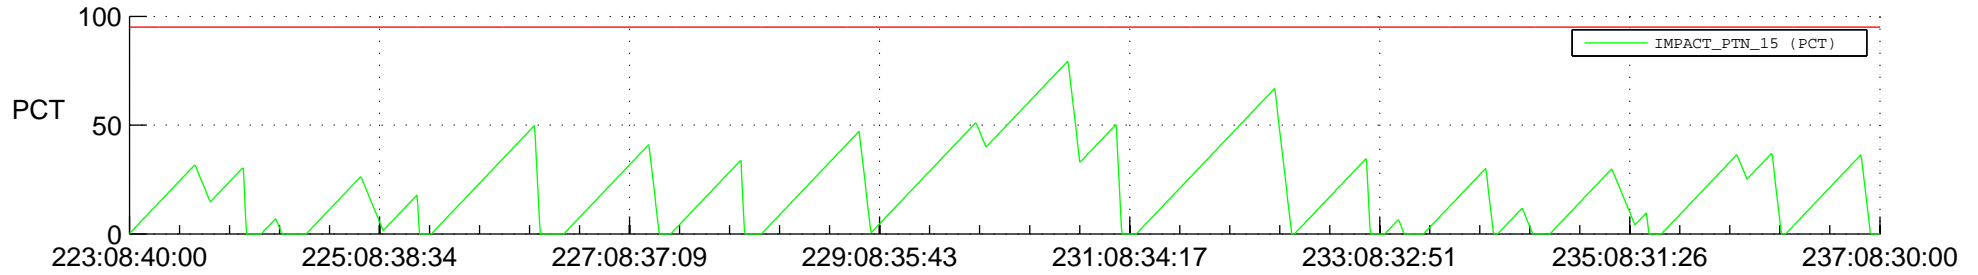

STEREO AHEAD SSR PCT Full Prediction

SWAVES_Percent_Full_Prediction

IMPACT_Percent_Full_Prediction

PLASTIC_Percent_Full_Prediction

Spacecraft_DownLink_Rate

Ground Time (2012:223:08:40:00.000 -2012:237:08:30:00.000)