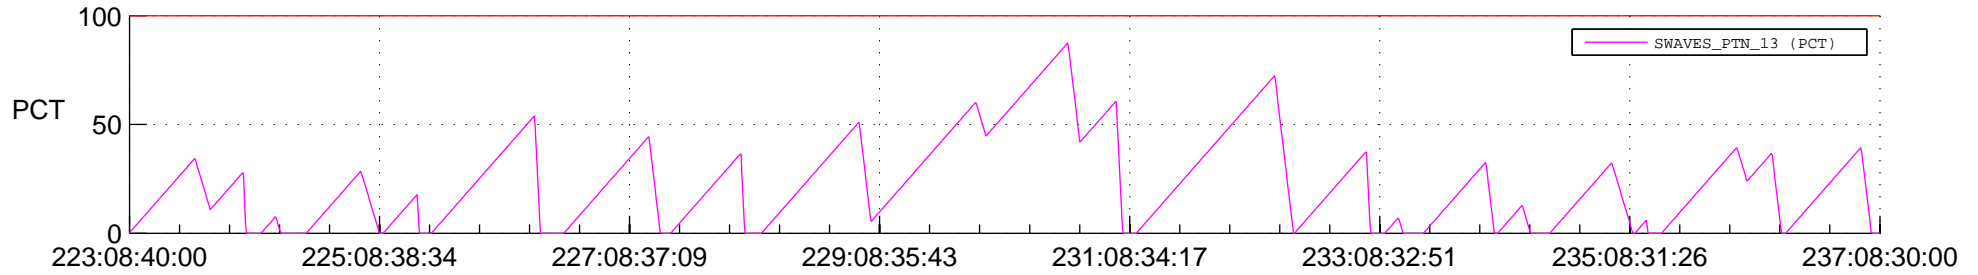

STEREO AHEAD SSR PCT Full Prediction

SWAVES_Percent_Full_Prediction

IMPACT_Percent_Full_Prediction

PLASTIC_Percent_Full_Prediction

Spacecraft_DownLink_Rate

Ground Time (2012:223:08:40:00.000 -2012:237:08:30:00.000)