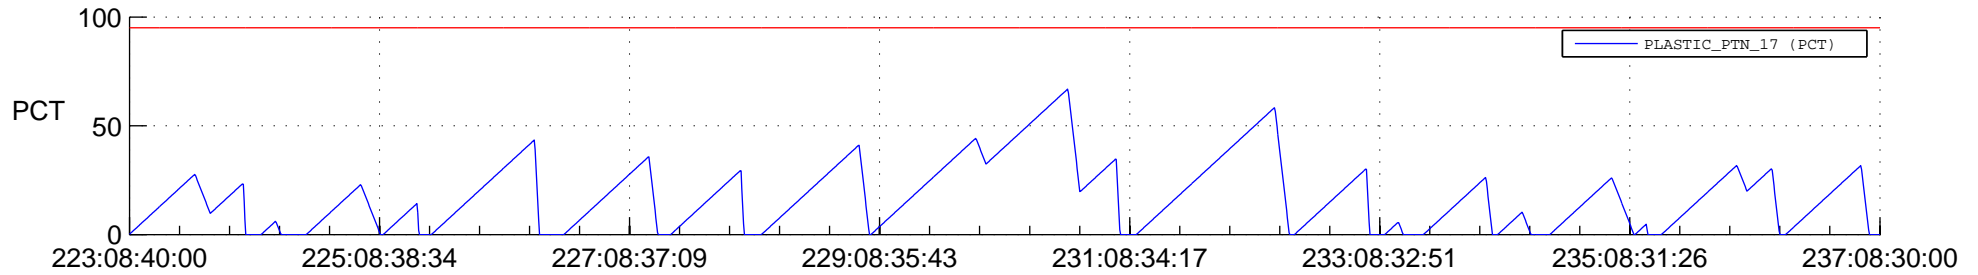

STEREO AHEAD SSR PCT Full Prediction

SWAVES_Percent_Full_Prediction

IMPACT_Percent_Full_Prediction

PLASTIC_Percent_Full_Prediction

Spacecraft_DownLink_Rate

Ground Time (2012:223:08:40:00.000 -2012:237:08:30:00.000)