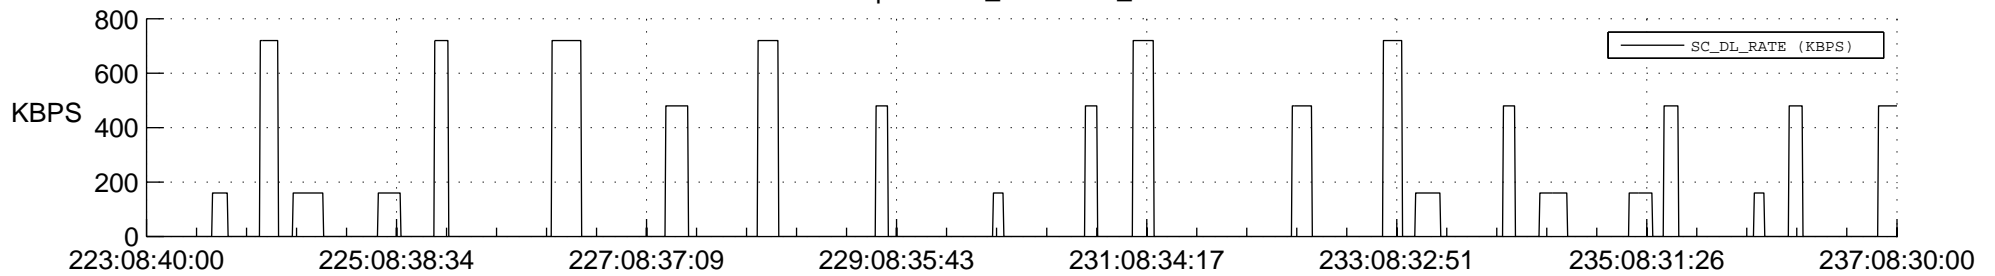

STEREO AHEAD SSR PCT Full Prediction

SWAVES_Percent_Full_Prediction

IMPACT_Percent_Full_Prediction

PLASTIC_Percent_Full_Prediction

Spacecraft_DownLink_Rate

Ground Time (2012:223:08:40:00.000 -2012:237:08:30:00.000)