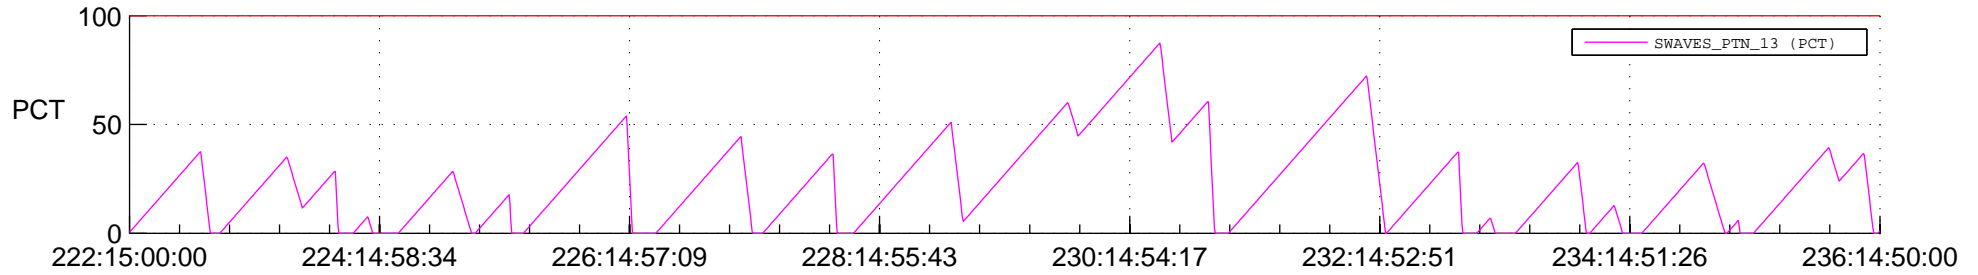

STEREO AHEAD SSR PCT Full Prediction

SWAVES_Percent_Full_Prediction

IMPACT_Percent_Full_Prediction

PLASTIC_Percent_Full_Prediction

Spacecraft_DownLink_Rate

Ground Time (2012:222:15:00:00.000 -2012:236:14:50:00.000)