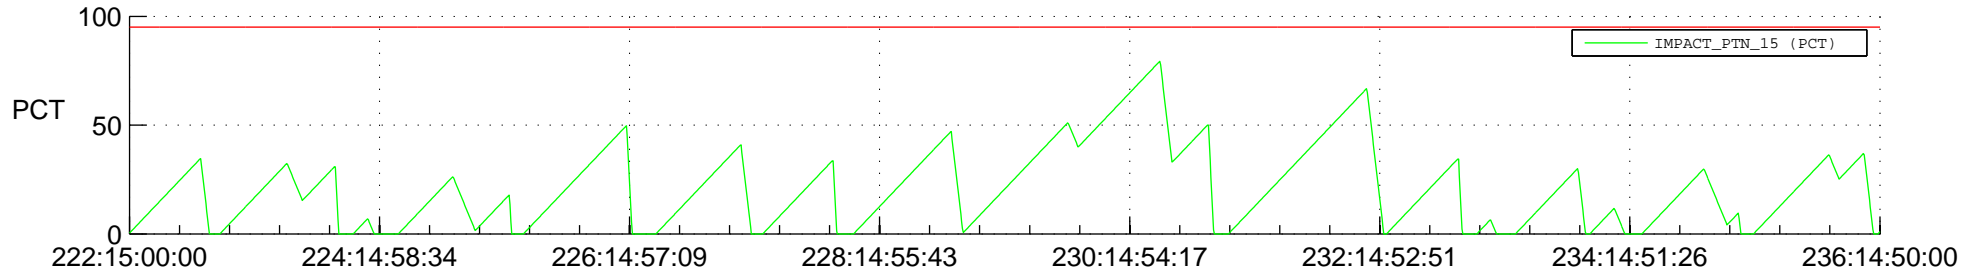

STEREO AHEAD SSR PCT Full Prediction

SWAVES_Percent_Full_Prediction

IMPACT_Percent_Full_Prediction

PLASTIC_Percent_Full_Prediction

Spacecraft_DownLink_Rate

Ground Time (2012:222:15:00:00.000 -2012:236:14:50:00.000)