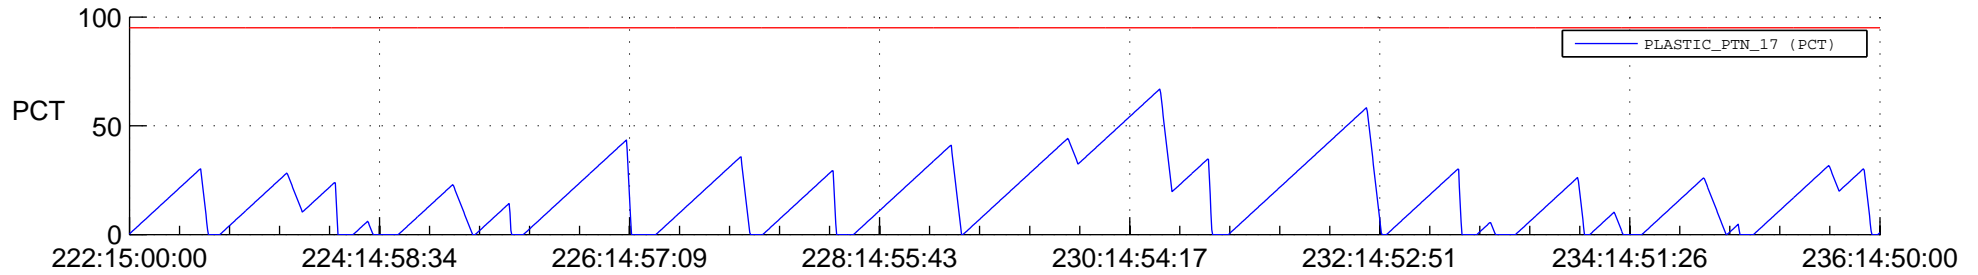

STEREO AHEAD SSR PCT Full Prediction

SWAVES_Percent_Full_Prediction

IMPACT_Percent_Full_Prediction

PLASTIC_Percent_Full_Prediction

Spacecraft_DownLink_Rate

Ground Time (2012:222:15:00:00.000 -2012:236:14:50:00.000)