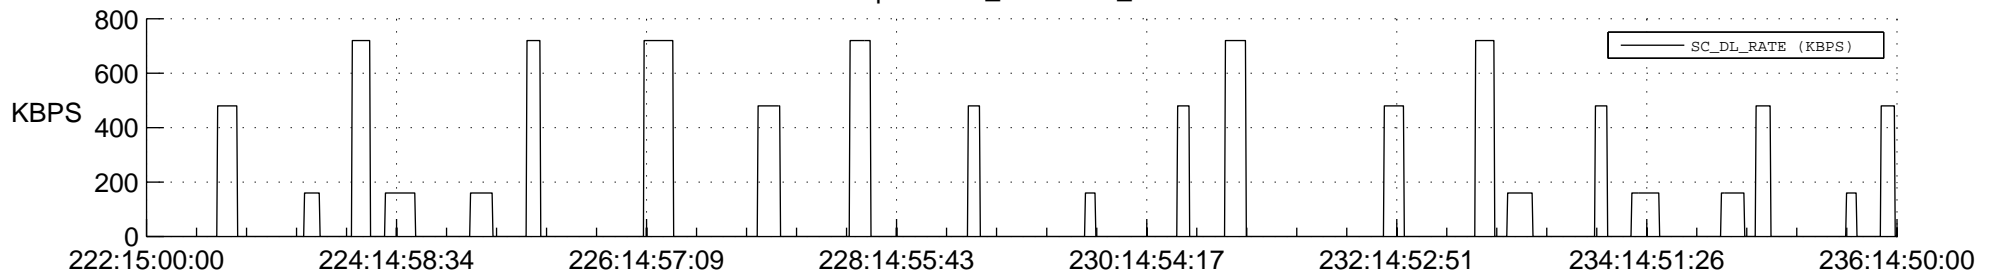

STEREO AHEAD SSR PCT Full Prediction

SWAVES_Percent_Full_Prediction

IMPACT_Percent_Full_Prediction

PLASTIC_Percent_Full_Prediction

Spacecraft_DownLink_Rate

Ground Time (2012:222:15:00:00.000 -2012:236:14:50:00.000)