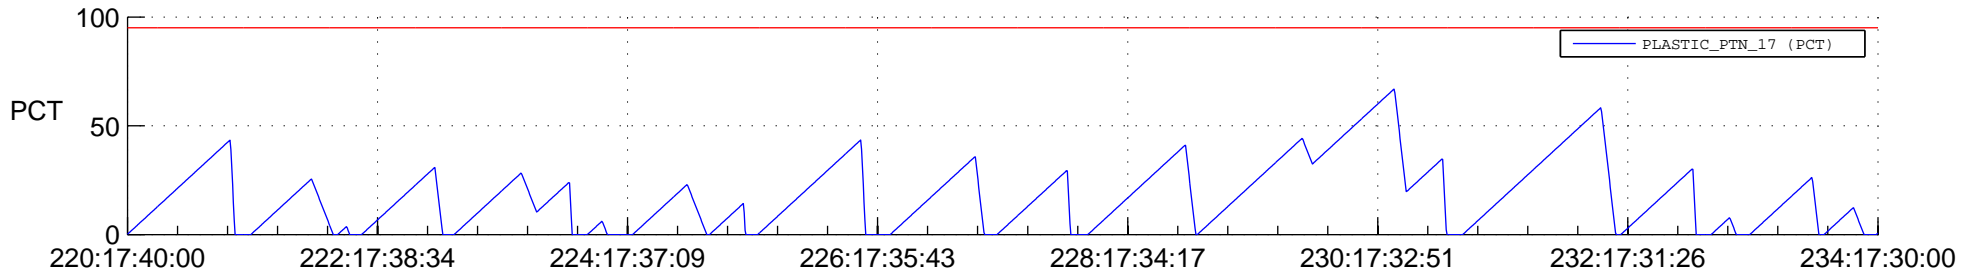

STEREO AHEAD SSR PCT Full Prediction

SWAVES_Percent_Full_Prediction

IMPACT_Percent_Full_Prediction

PLASTIC_Percent_Full_Prediction

Spacecraft_DownLink_Rate