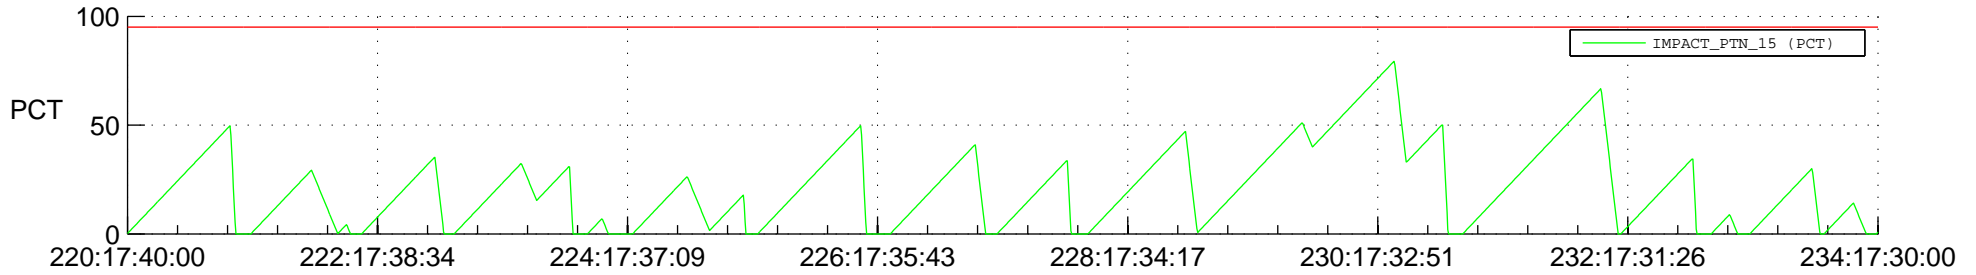

STEREO AHEAD SSR PCT Full Prediction

SWAVES_Percent_Full_Prediction

IMPACT_Percent_Full_Prediction

PLASTIC_Percent_Full_Prediction

Spacecraft_DownLink_Rate