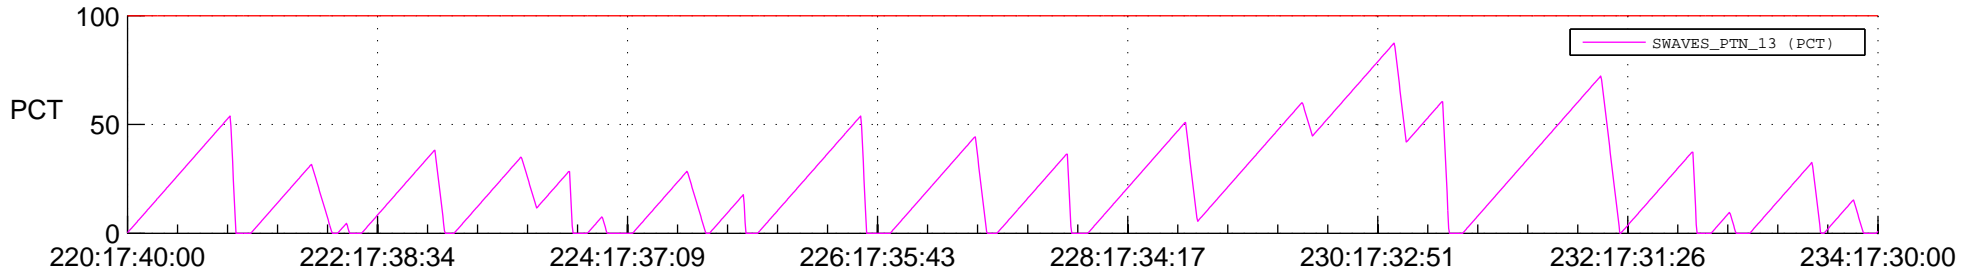

STEREO AHEAD SSR PCT Full Prediction

SWAVES_Percent_Full_Prediction

IMPACT_Percent_Full_Prediction

PLASTIC_Percent_Full_Prediction

Spacecraft_DownLink_Rate