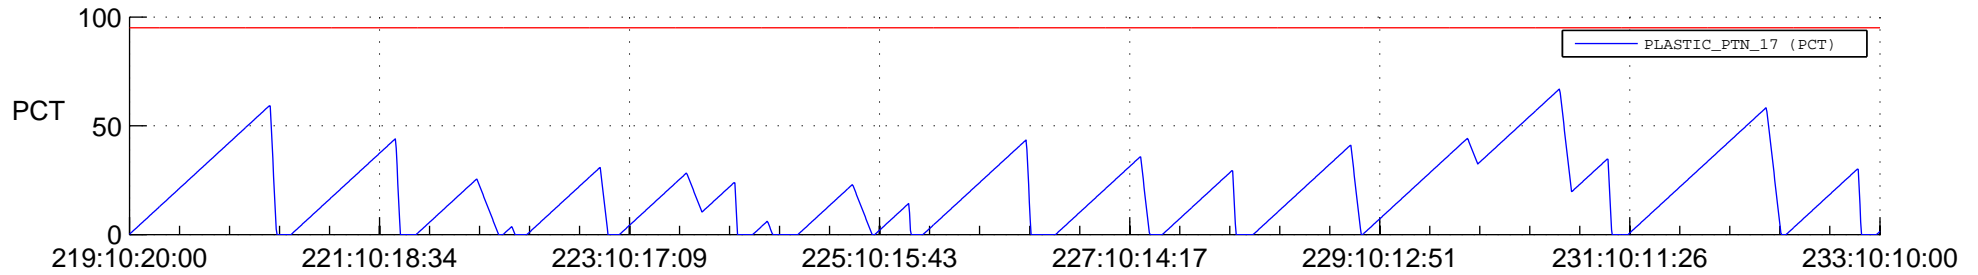

STEREO AHEAD SSR PCT Full Prediction

SWAVES_Percent_Full_Prediction

IMPACT_Percent_Full_Prediction

PLASTIC_Percent_Full_Prediction

Spacecraft_DownLink_Rate