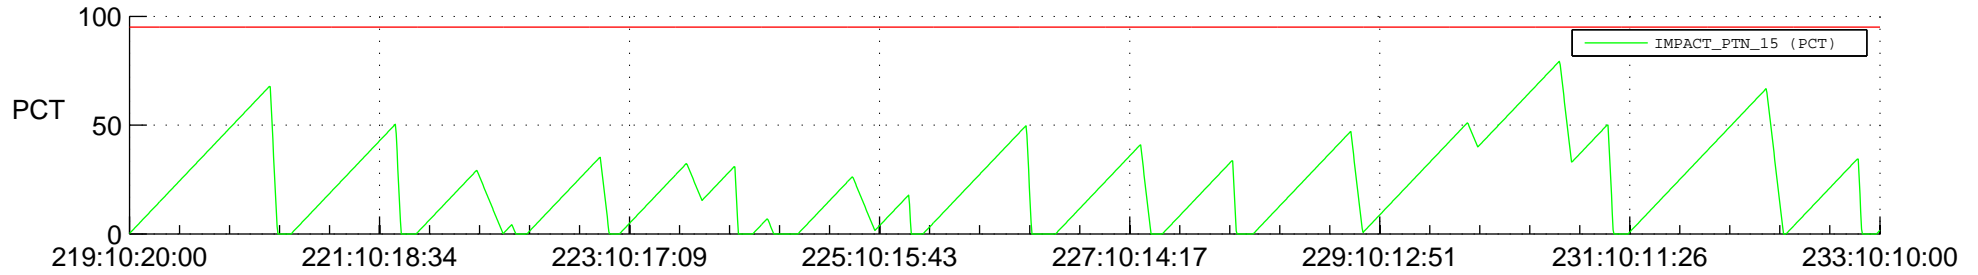

STEREO AHEAD SSR PCT Full Prediction

SWAVES_Percent_Full_Prediction

IMPACT_Percent_Full_Prediction

PLASTIC_Percent_Full_Prediction

Spacecraft_DownLink_Rate