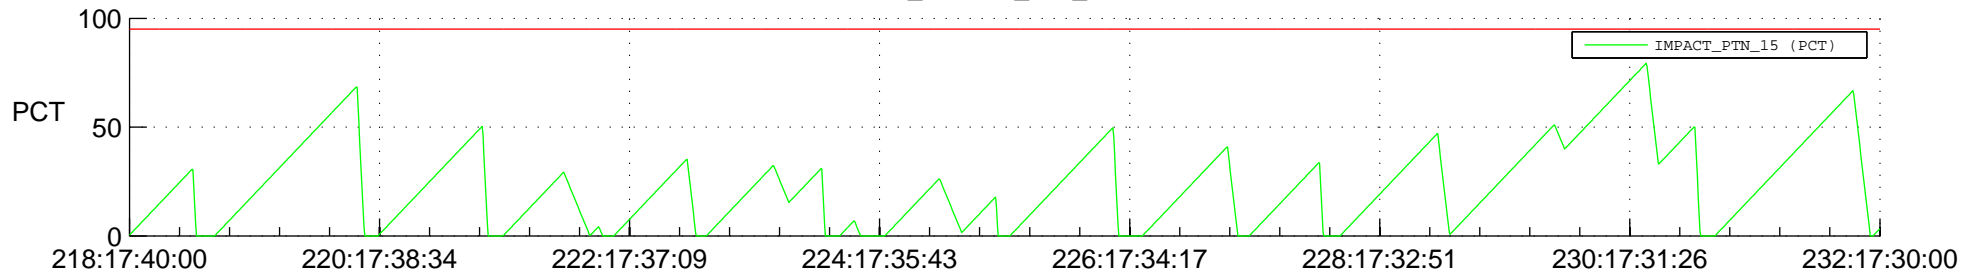

STEREO AHEAD SSR PCT Full Prediction

SWAVES_Percent_Full_Prediction

IMPACT_Percent_Full_Prediction

PLASTIC_Percent_Full_Prediction

Spacecraft_DownLink_Rate

Ground Time (2012:218:17:40:00.000 -2012:232:17:30:00.000)