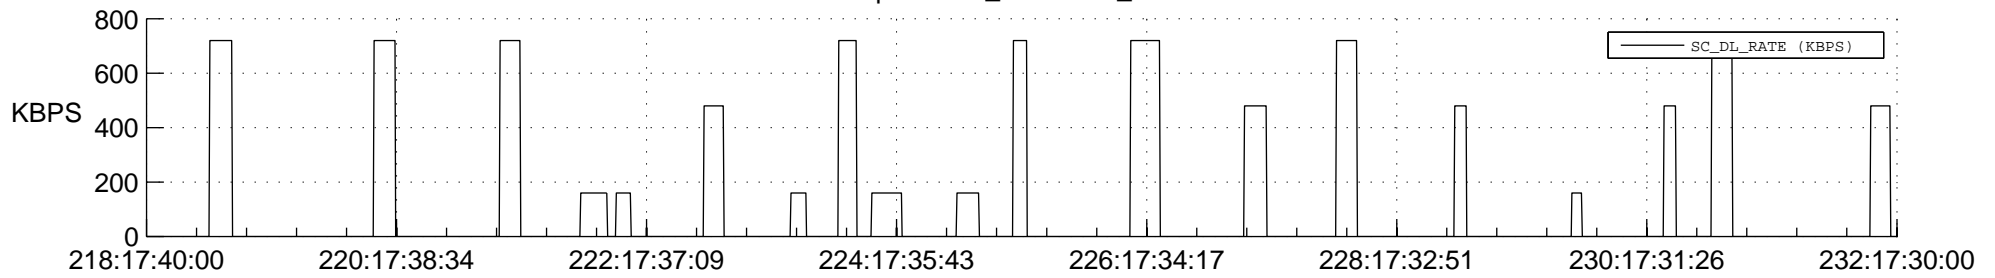

STEREO AHEAD SSR PCT Full Prediction

SWAVES_Percent_Full_Prediction

IMPACT_Percent_Full_Prediction

PLASTIC_Percent_Full_Prediction

Spacecraft_DownLink_Rate

Ground Time (2012:218:17:40:00.000 -2012:232:17:30:00.000)