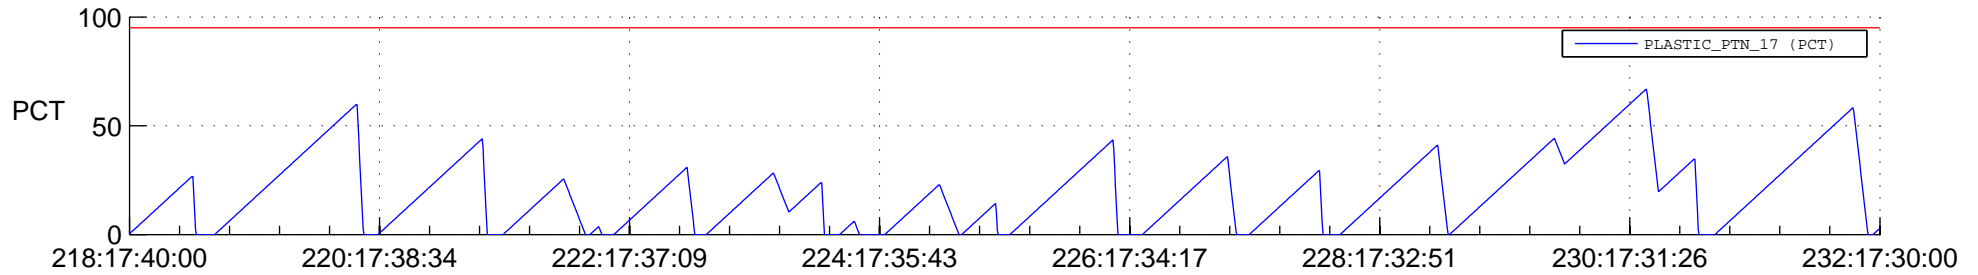

STEREO AHEAD SSR PCT Full Prediction

SWAVES_Percent_Full_Prediction

IMPACT_Percent_Full_Prediction

PLASTIC_Percent_Full_Prediction

Spacecraft_DownLink_Rate

Ground Time (2012:218:17:40:00.000 -2012:232:17:30:00.000)