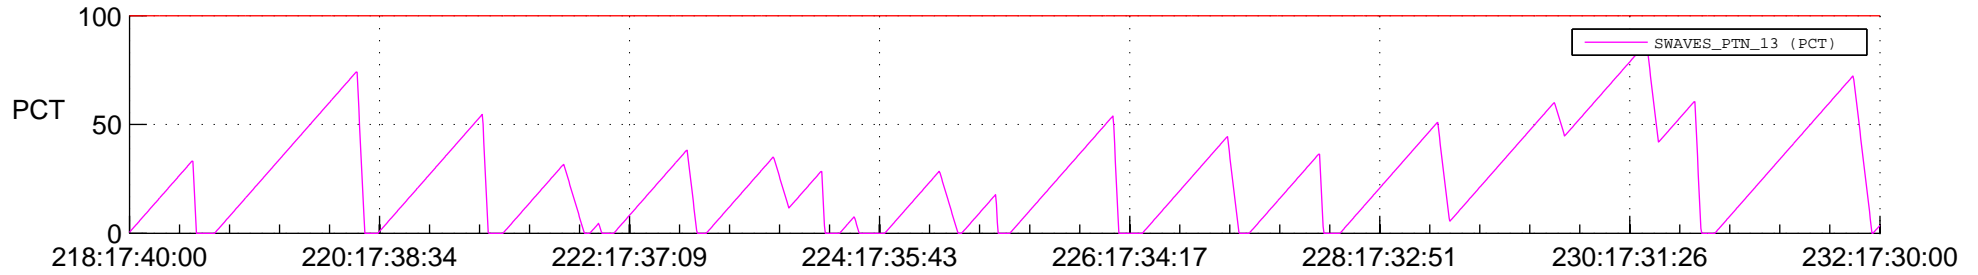

STEREO AHEAD SSR PCT Full Prediction

SWAVES_Percent_Full_Prediction

IMPACT_Percent_Full_Prediction

PLASTIC_Percent_Full_Prediction

Spacecraft_DownLink_Rate

Ground Time (2012:218:17:40:00.000 -2012:232:17:30:00.000)