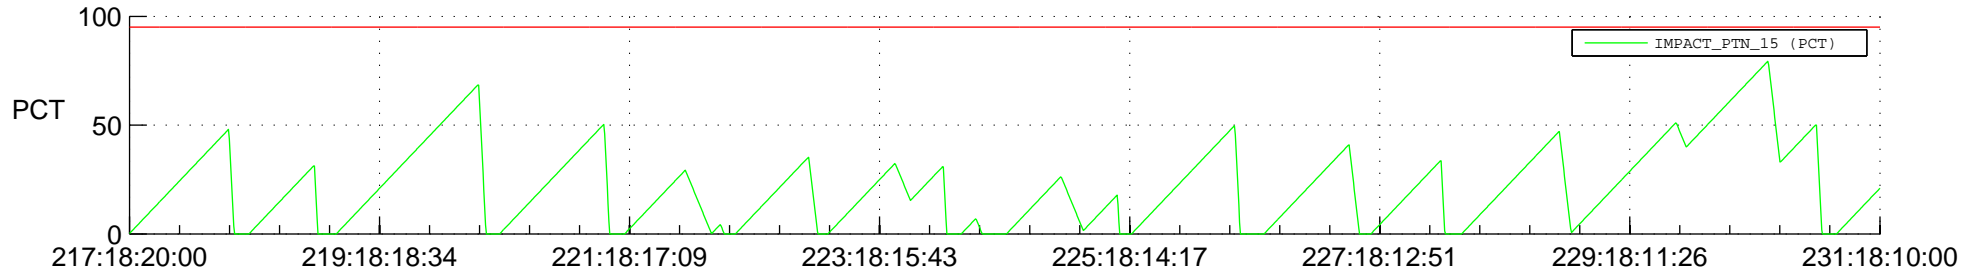

STEREO AHEAD SSR PCT Full Prediction

SWAVES_Percent_Full_Prediction

IMPACT_Percent_Full_Prediction

PLASTIC_Percent_Full_Prediction

Spacecraft_DownLink_Rate

Ground Time (2012:217:18:20:00.000 -2012:231:18:10:00.000)