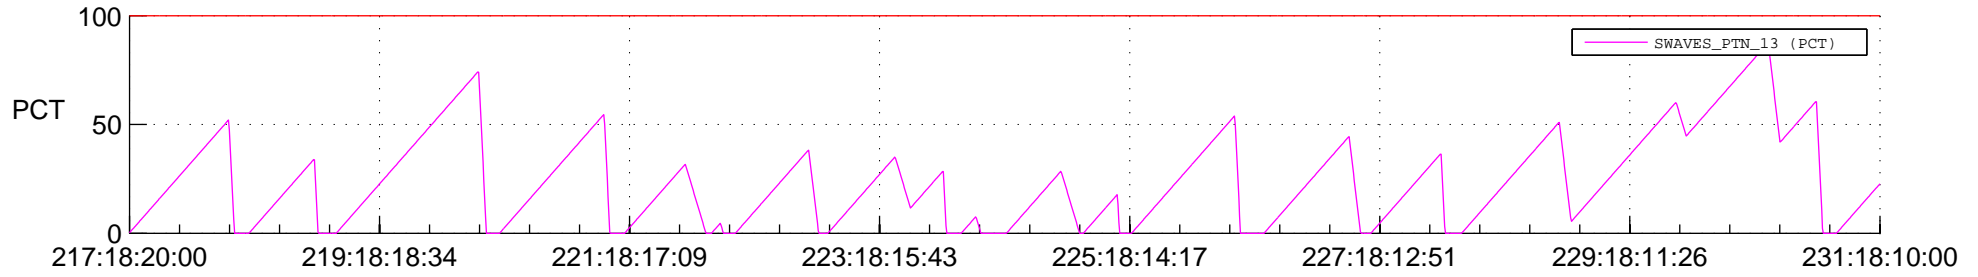

STEREO AHEAD SSR PCT Full Prediction

SWAVES_Percent_Full_Prediction

IMPACT_Percent_Full_Prediction

PLASTIC_Percent_Full_Prediction

Spacecraft_DownLink_Rate

Ground Time (2012:217:18:20:00.000 -2012:231:18:10:00.000)