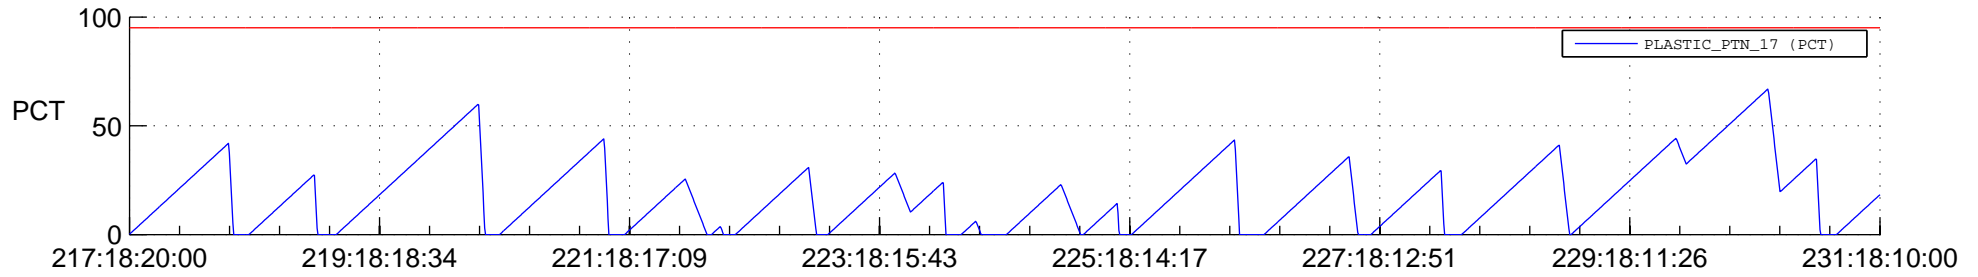

STEREO AHEAD SSR PCT Full Prediction

SWAVES_Percent_Full_Prediction

IMPACT_Percent_Full_Prediction

PLASTIC_Percent_Full_Prediction

Spacecraft_DownLink_Rate

Ground Time (2012:217:18:20:00.000 -2012:231:18:10:00.000)