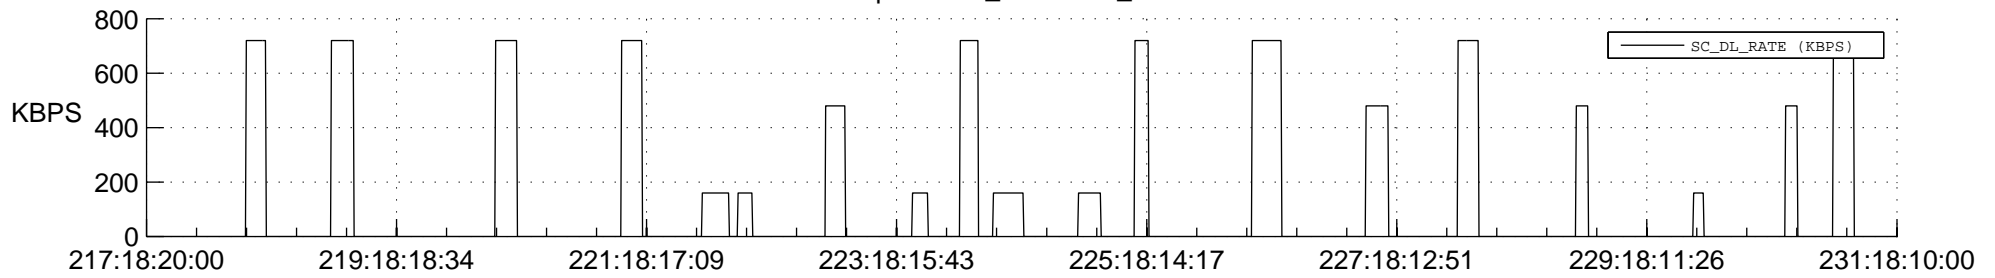

STEREO AHEAD SSR PCT Full Prediction

SWAVES_Percent_Full_Prediction

IMPACT_Percent_Full_Prediction

PLASTIC_Percent_Full_Prediction

Spacecraft_DownLink_Rate

Ground Time (2012:217:18:20:00.000 -2012:231:18:10:00.000)