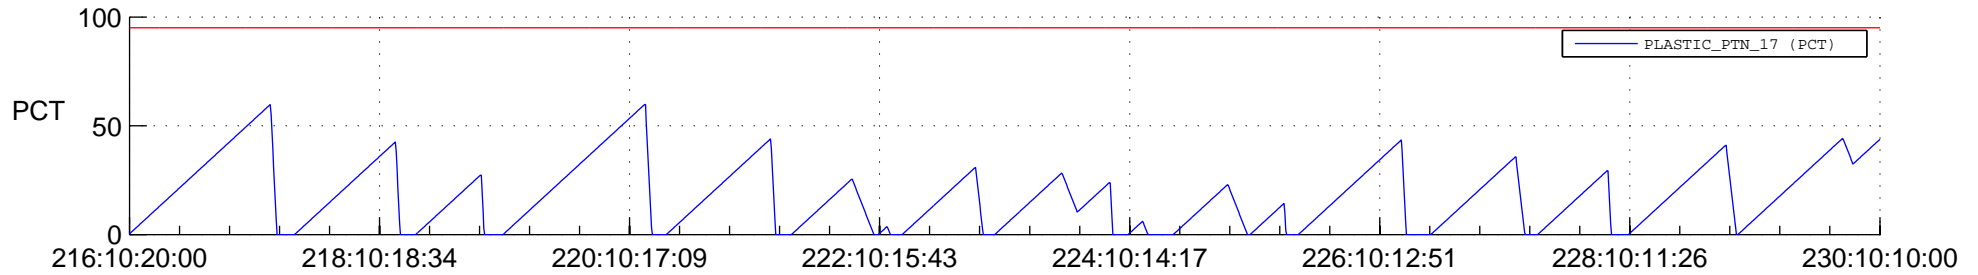

STEREO AHEAD SSR PCT Full Prediction

SWAVES_Percent_Full_Prediction

IMPACT_Percent_Full_Prediction

PLASTIC_Percent_Full_Prediction

Spacecraft_DownLink_Rate