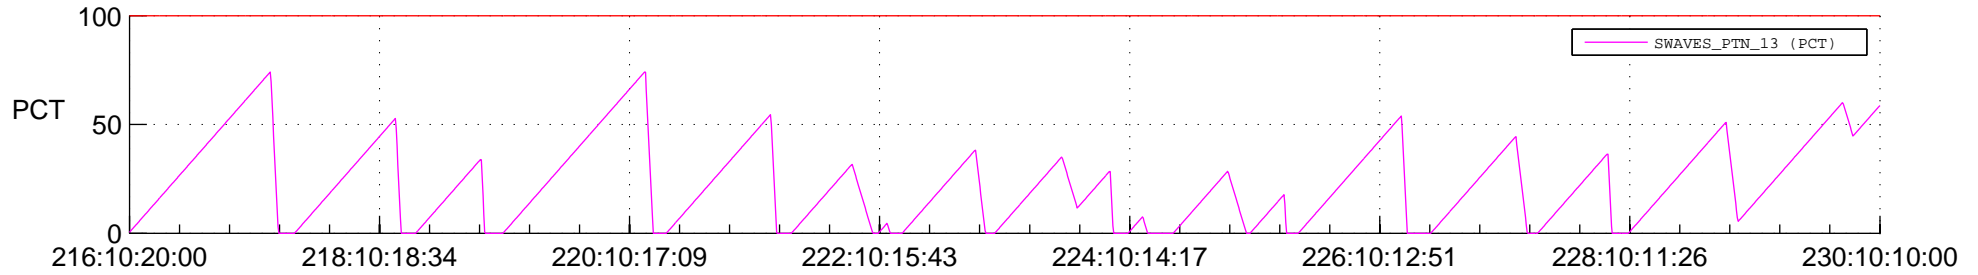

STEREO AHEAD SSR PCT Full Prediction

SWAVES_Percent_Full_Prediction

IMPACT_Percent_Full_Prediction

PLASTIC_Percent_Full_Prediction

Spacecraft_DownLink_Rate