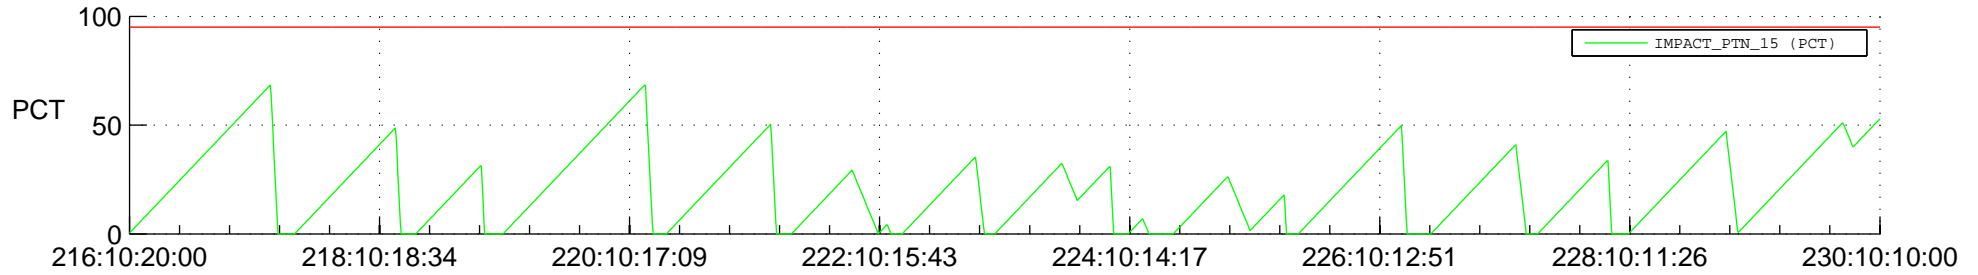

STEREO AHEAD SSR PCT Full Prediction

SWAVES_Percent_Full_Prediction

IMPACT_Percent_Full_Prediction

PLASTIC_Percent_Full_Prediction

Spacecraft_DownLink_Rate