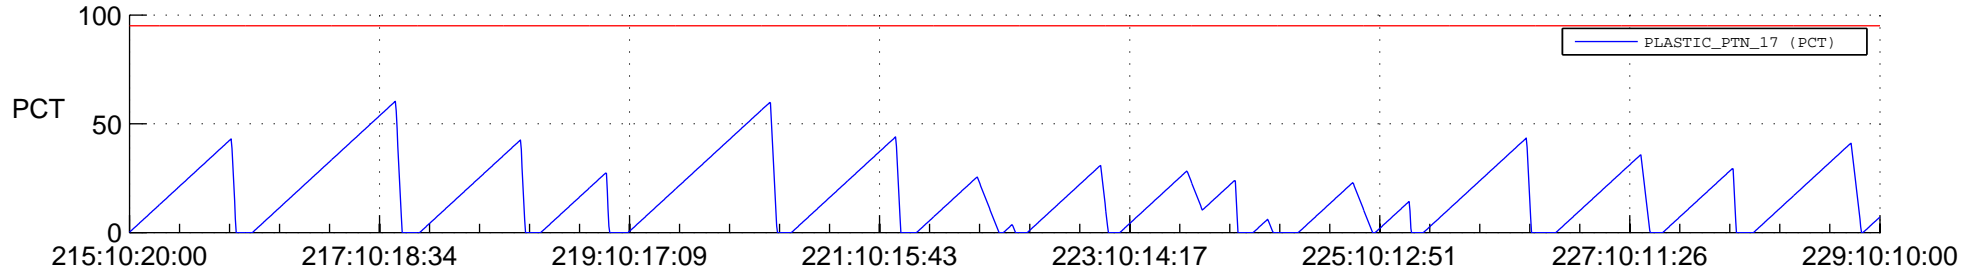

PLASTIC_Percent_Full_Prediction