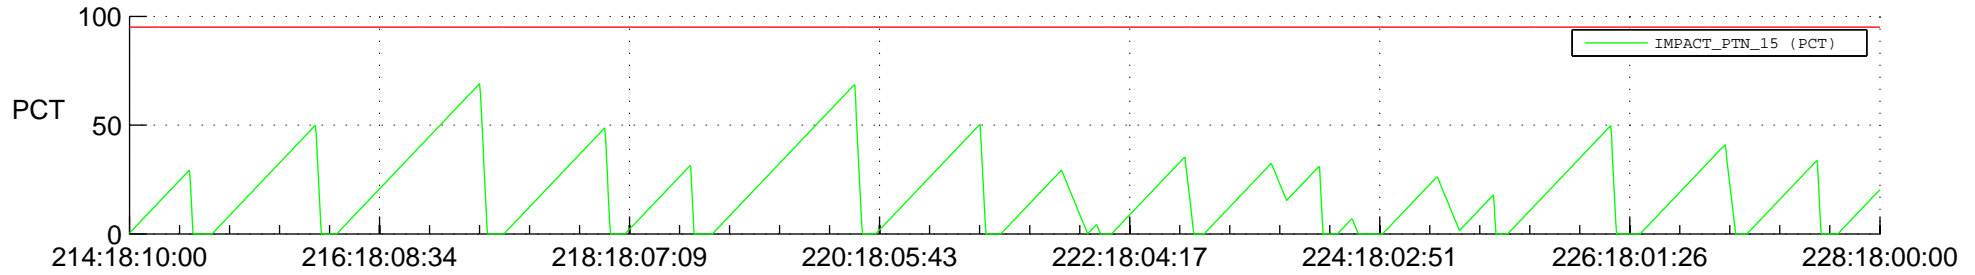

STEREO AHEAD SSR PCT Full Prediction

SWAVES_Percent_Full_Prediction

IMPACT_Percent_Full_Prediction

PLASTIC_Percent_Full_Prediction

Spacecraft_DownLink_Rate