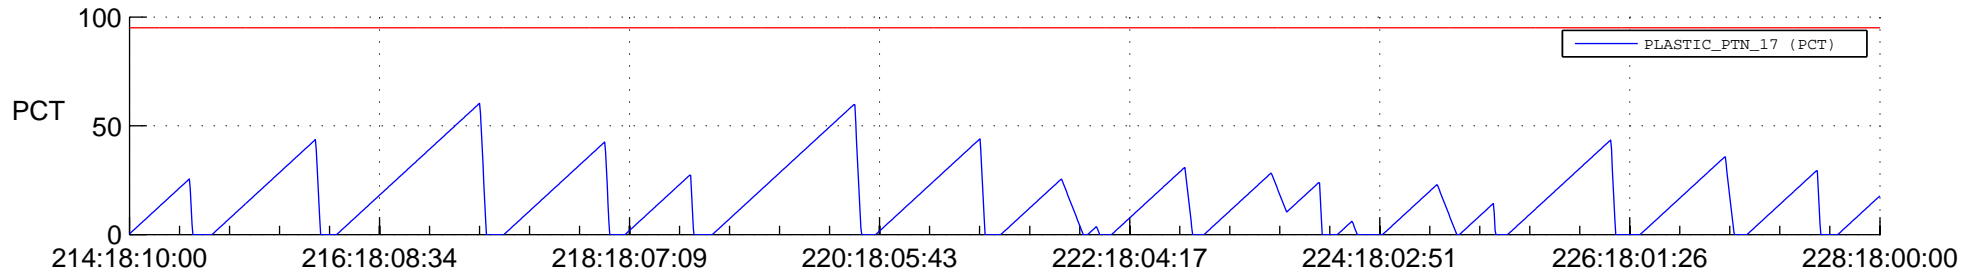

STEREO AHEAD SSR PCT Full Prediction

SWAVES_Percent_Full_Prediction

IMPACT_Percent_Full_Prediction

PLASTIC_Percent_Full_Prediction

Spacecraft_DownLink_Rate