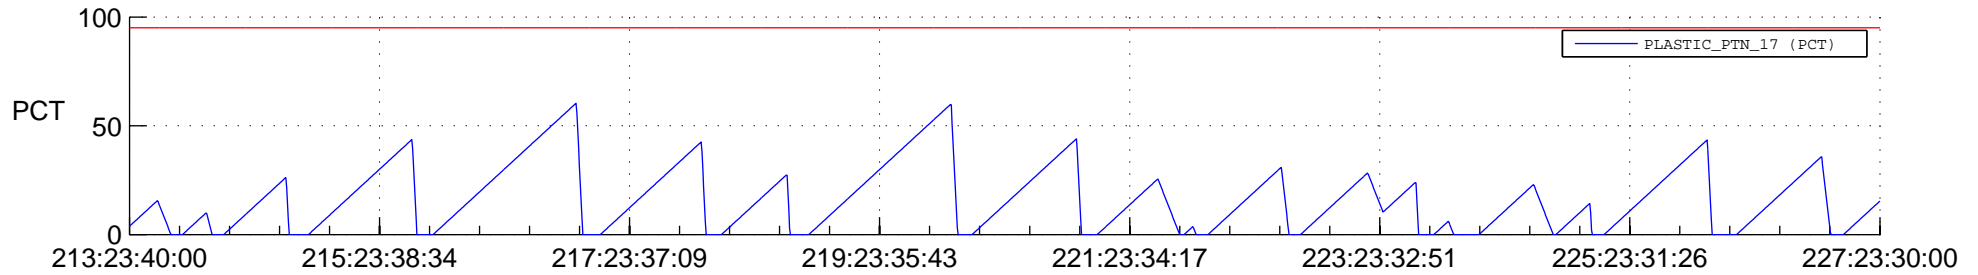

STEREO AHEAD SSR PCT Full Prediction

SWAVES_Percent_Full_Prediction

IMPACT_Percent_Full_Prediction

PLASTIC_Percent_Full_Prediction

Spacecraft_DownLink_Rate