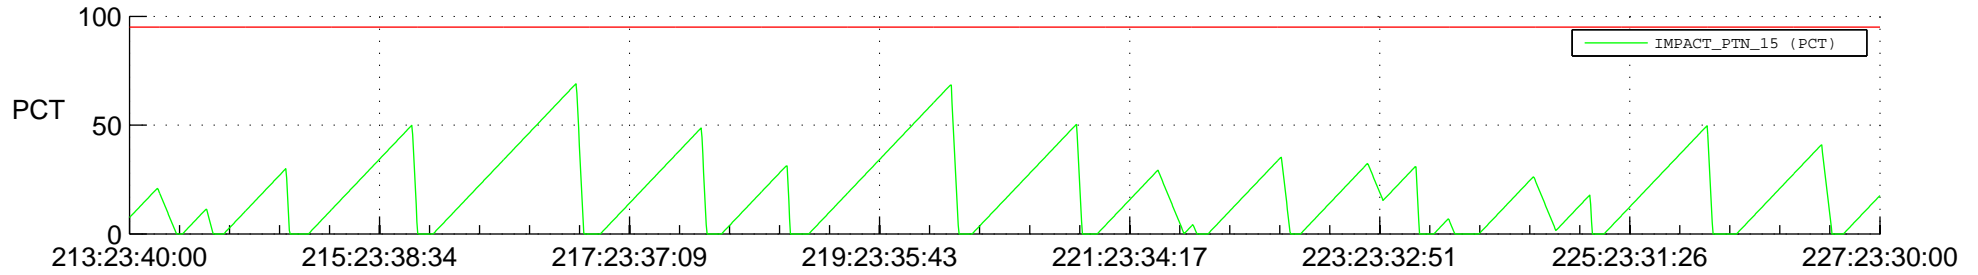

STEREO AHEAD SSR PCT Full Prediction

SWAVES_Percent_Full_Prediction

IMPACT_Percent_Full_Prediction

PLASTIC_Percent_Full_Prediction

Spacecraft_DownLink_Rate