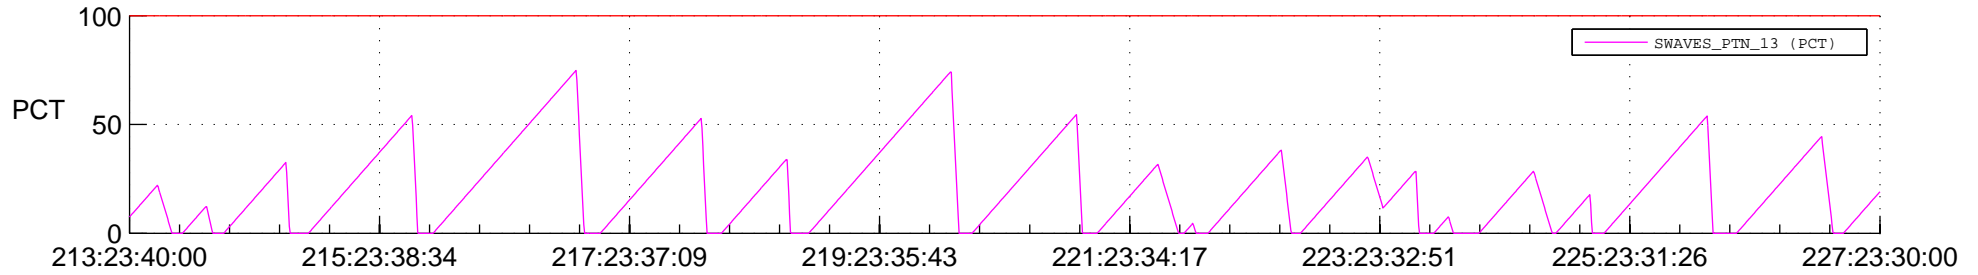

STEREO AHEAD SSR PCT Full Prediction

SWAVES_Percent_Full_Prediction

IMPACT_Percent_Full_Prediction

PLASTIC_Percent_Full_Prediction

Spacecraft_DownLink_Rate