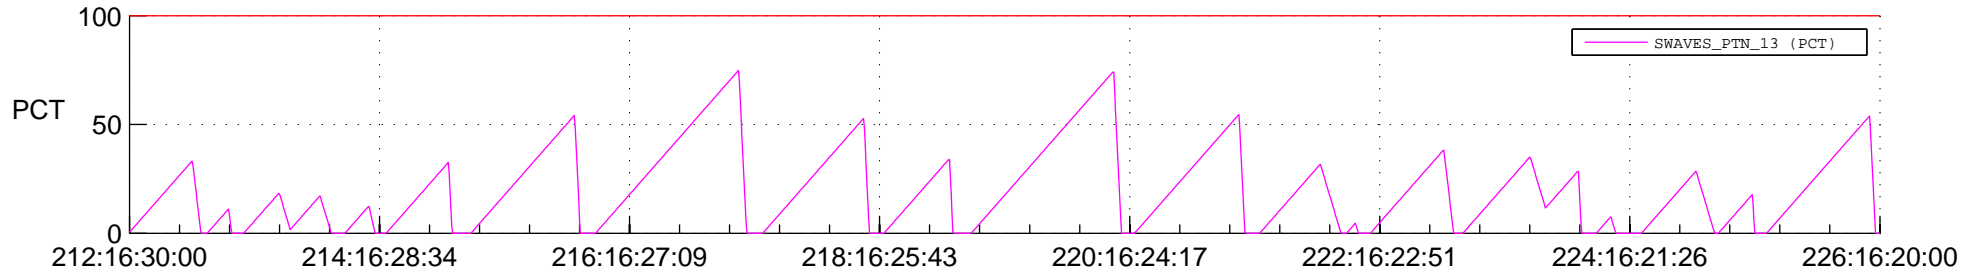

STEREO AHEAD SSR PCT Full Prediction

SWAVES_Percent_Full_Prediction

IMPACT_Percent_Full_Prediction

PLASTIC_Percent_Full_Prediction

Spacecraft_DownLink_Rate

Ground Time (2012:212:16:30:00.000 -2012:226:16:20:00.000)