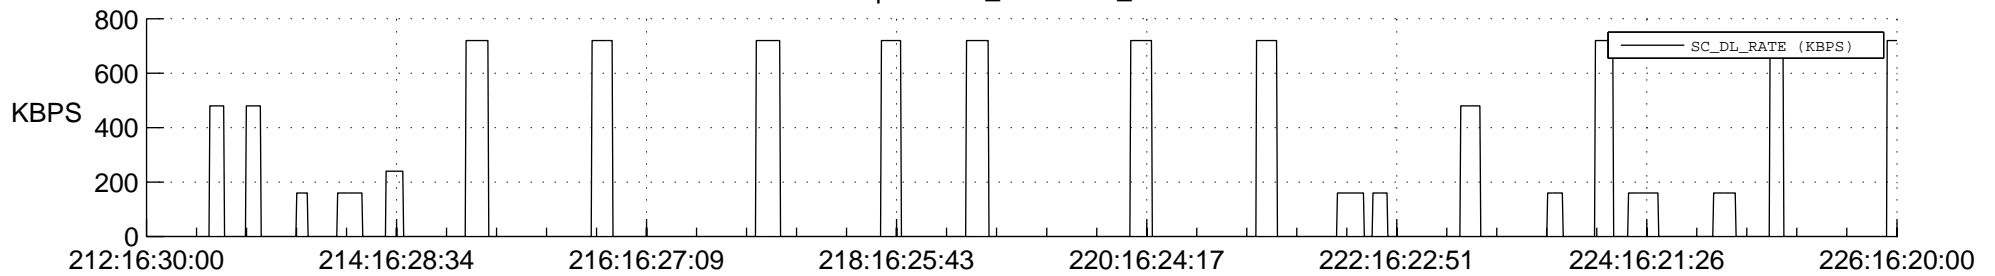

STEREO AHEAD SSR PCT Full Prediction

SWAVES_Percent_Full_Prediction

IMPACT_Percent_Full_Prediction

PLASTIC_Percent_Full_Prediction

Spacecraft_DownLink_Rate

Ground Time (2012:212:16:30:00.000 -2012:226:16:20:00.000)