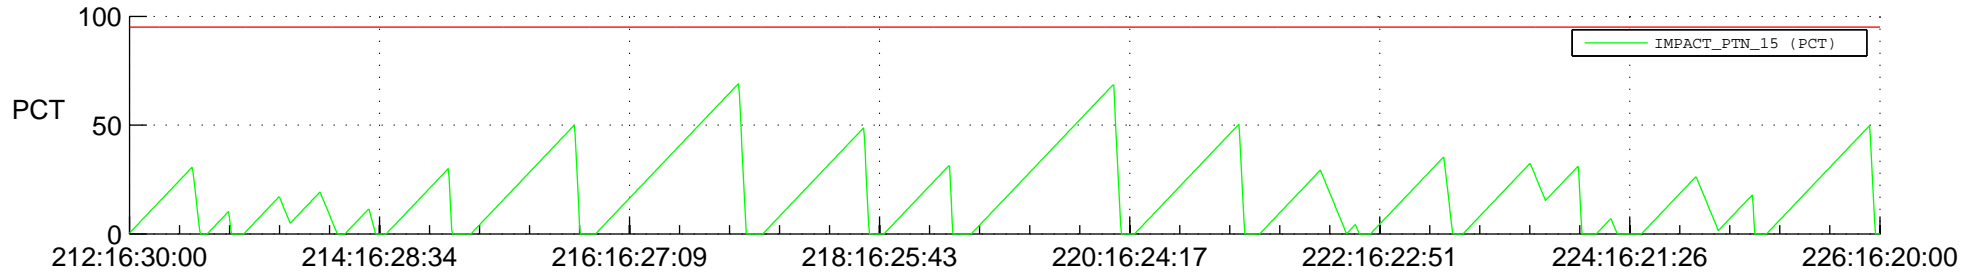

STEREO AHEAD SSR PCT Full Prediction

SWAVES_Percent_Full_Prediction

IMPACT_Percent_Full_Prediction

PLASTIC_Percent_Full_Prediction

Spacecraft_DownLink_Rate

Ground Time (2012:212:16:30:00.000 -2012:226:16:20:00.000)