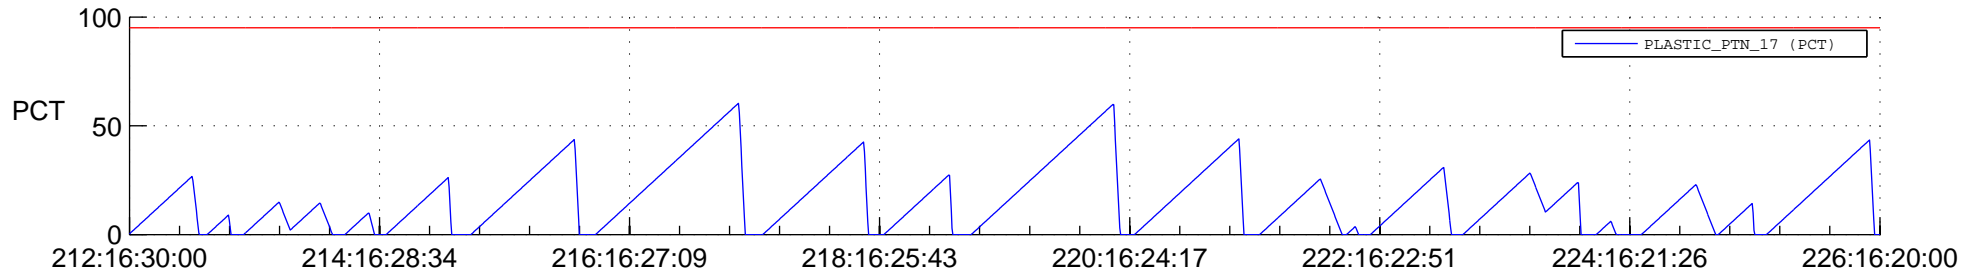

STEREO AHEAD SSR PCT Full Prediction

SWAVES_Percent_Full_Prediction

IMPACT_Percent_Full_Prediction

PLASTIC_Percent_Full_Prediction

Spacecraft_DownLink_Rate

Ground Time (2012:212:16:30:00.000 -2012:226:16:20:00.000)