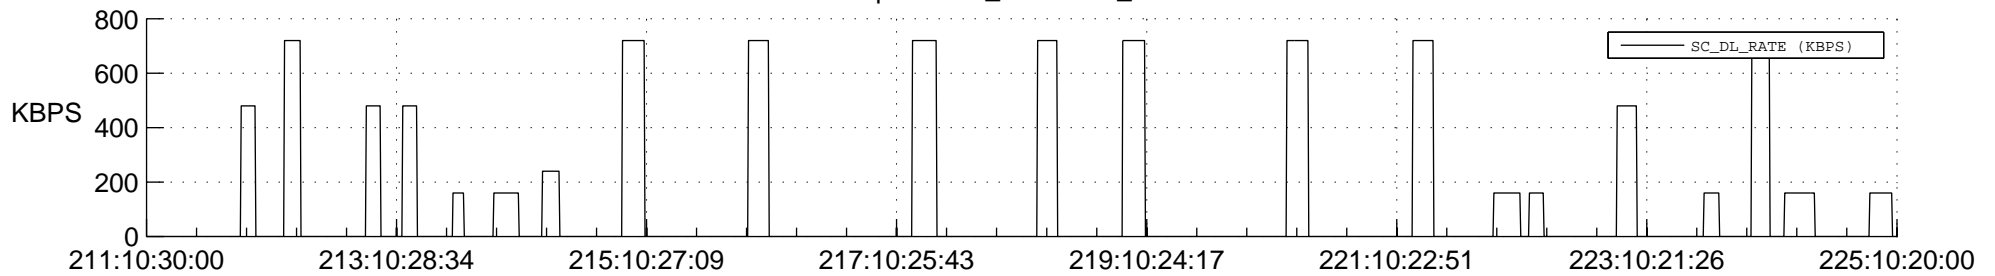

STEREO AHEAD SSR PCT Full Prediction

SWAVES_Percent_Full_Prediction

IMPACT_Percent_Full_Prediction

PLASTIC_Percent_Full_Prediction

Spacecraft_DownLink_Rate

Ground Time (2012:211:10:30:00.000 -2012:225:10:20:00.000)