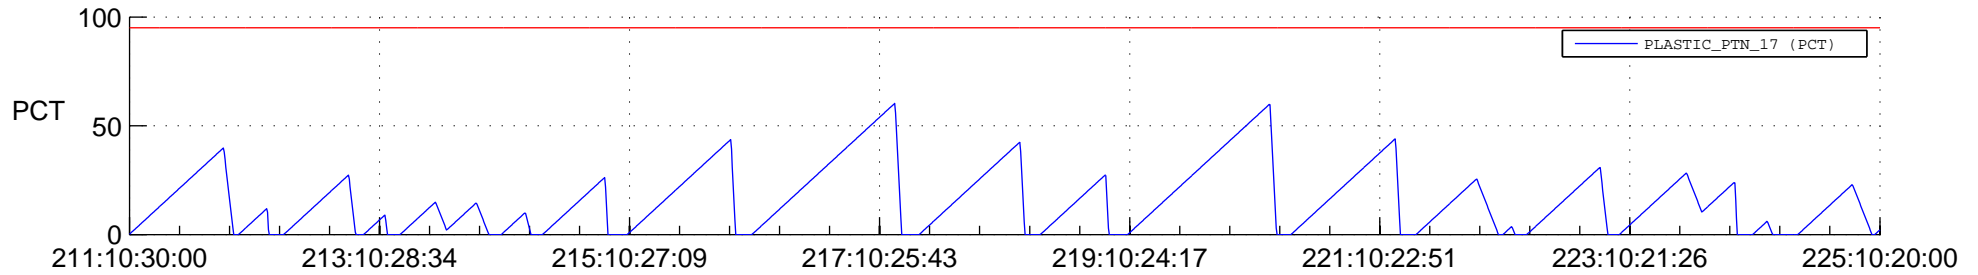

STEREO AHEAD SSR PCT Full Prediction

SWAVES_Percent_Full_Prediction

IMPACT_Percent_Full_Prediction

PLASTIC_Percent_Full_Prediction

Spacecraft_DownLink_Rate

Ground Time (2012:211:10:30:00.000 -2012:225:10:20:00.000)