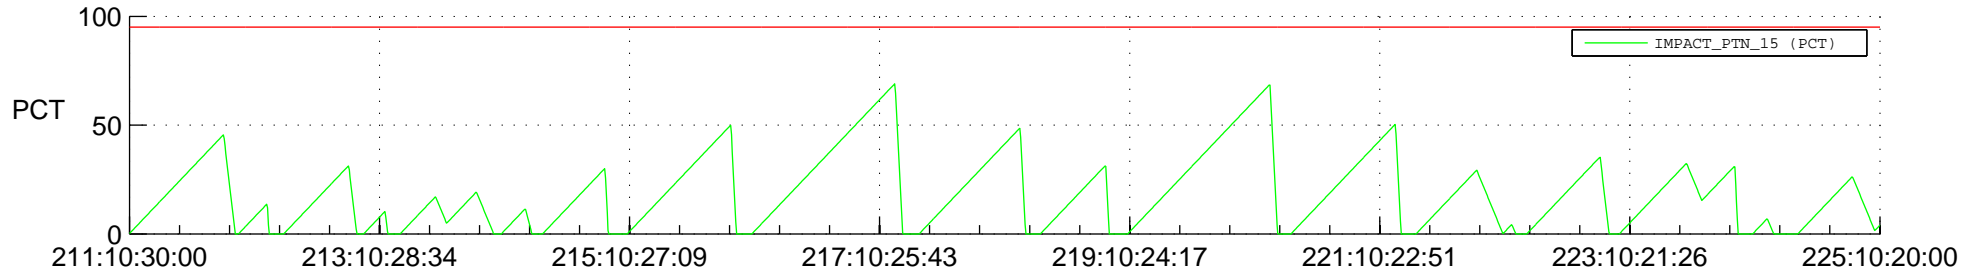

STEREO AHEAD SSR PCT Full Prediction

SWAVES_Percent_Full_Prediction

IMPACT_Percent_Full_Prediction

PLASTIC_Percent_Full_Prediction

Spacecraft_DownLink_Rate

Ground Time (2012:211:10:30:00.000 -2012:225:10:20:00.000)