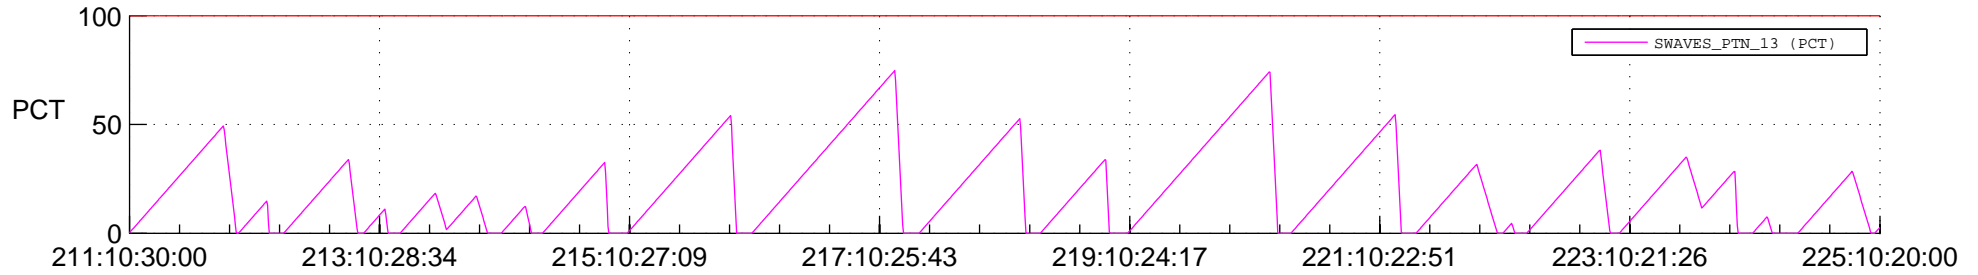

STEREO AHEAD SSR PCT Full Prediction

SWAVES_Percent_Full_Prediction

IMPACT_Percent_Full_Prediction

PLASTIC_Percent_Full_Prediction

Spacecraft_DownLink_Rate

Ground Time (2012:211:10:30:00.000 -2012:225:10:20:00.000)