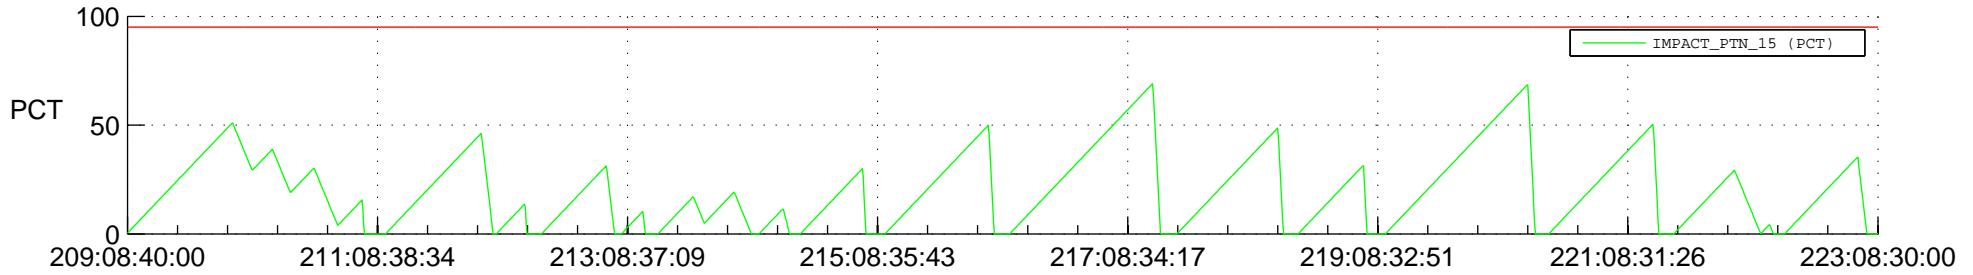

STEREO AHEAD SSR PCT Full Prediction

SWAVES_Percent_Full_Prediction

IMPACT_Percent_Full_Prediction

PLASTIC_Percent_Full_Prediction

Spacecraft_DownLink_Rate

Ground Time (2012:209:08:40:00.000 -2012:223:08:30:00.000)