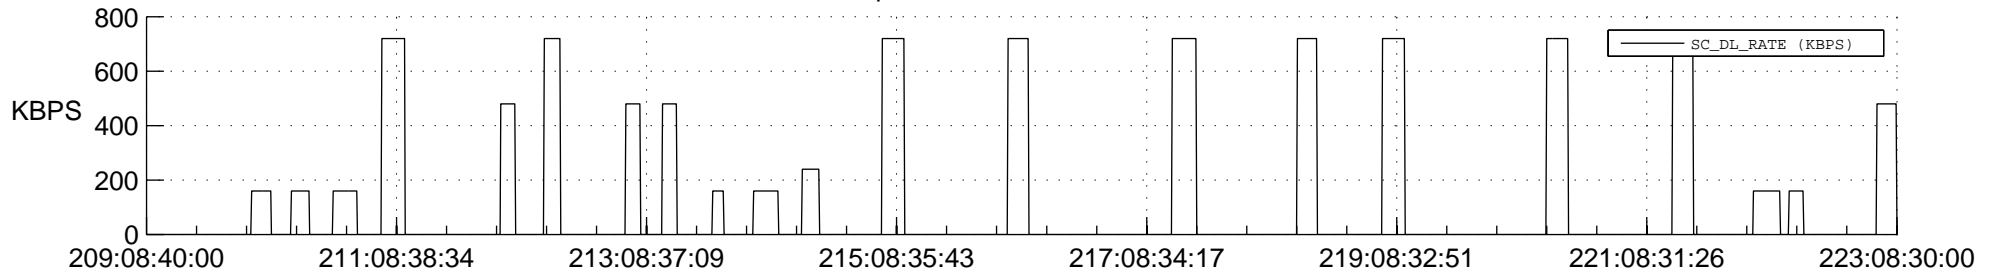

STEREO AHEAD SSR PCT Full Prediction

SWAVES_Percent_Full_Prediction

IMPACT_Percent_Full_Prediction

PLASTIC_Percent_Full_Prediction

Spacecraft_DownLink_Rate

Ground Time (2012:209:08:40:00.000 -2012:223:08:30:00.000)