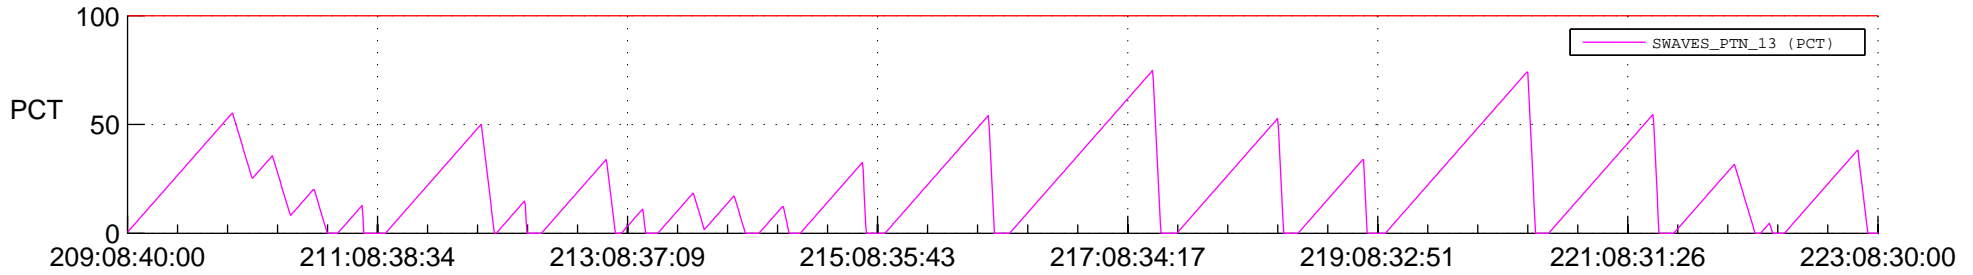

STEREO AHEAD SSR PCT Full Prediction

SWAVES_Percent_Full_Prediction

IMPACT_Percent_Full_Prediction

PLASTIC_Percent_Full_Prediction

Spacecraft_DownLink_Rate

Ground Time (2012:209:08:40:00.000 -2012:223:08:30:00.000)