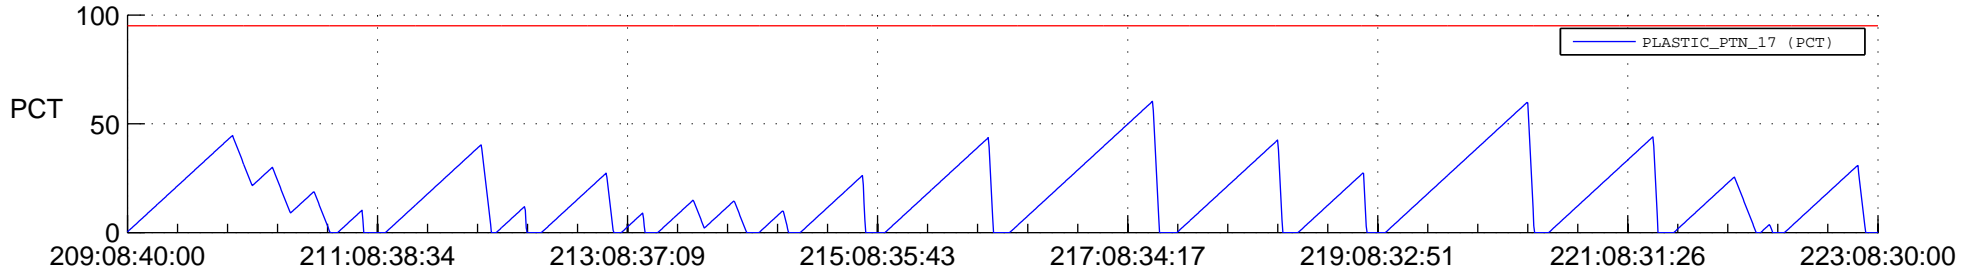

STEREO AHEAD SSR PCT Full Prediction

SWAVES_Percent_Full_Prediction

IMPACT_Percent_Full_Prediction

PLASTIC_Percent_Full_Prediction

Spacecraft_DownLink_Rate

Ground Time (2012:209:08:40:00.000 -2012:223:08:30:00.000)